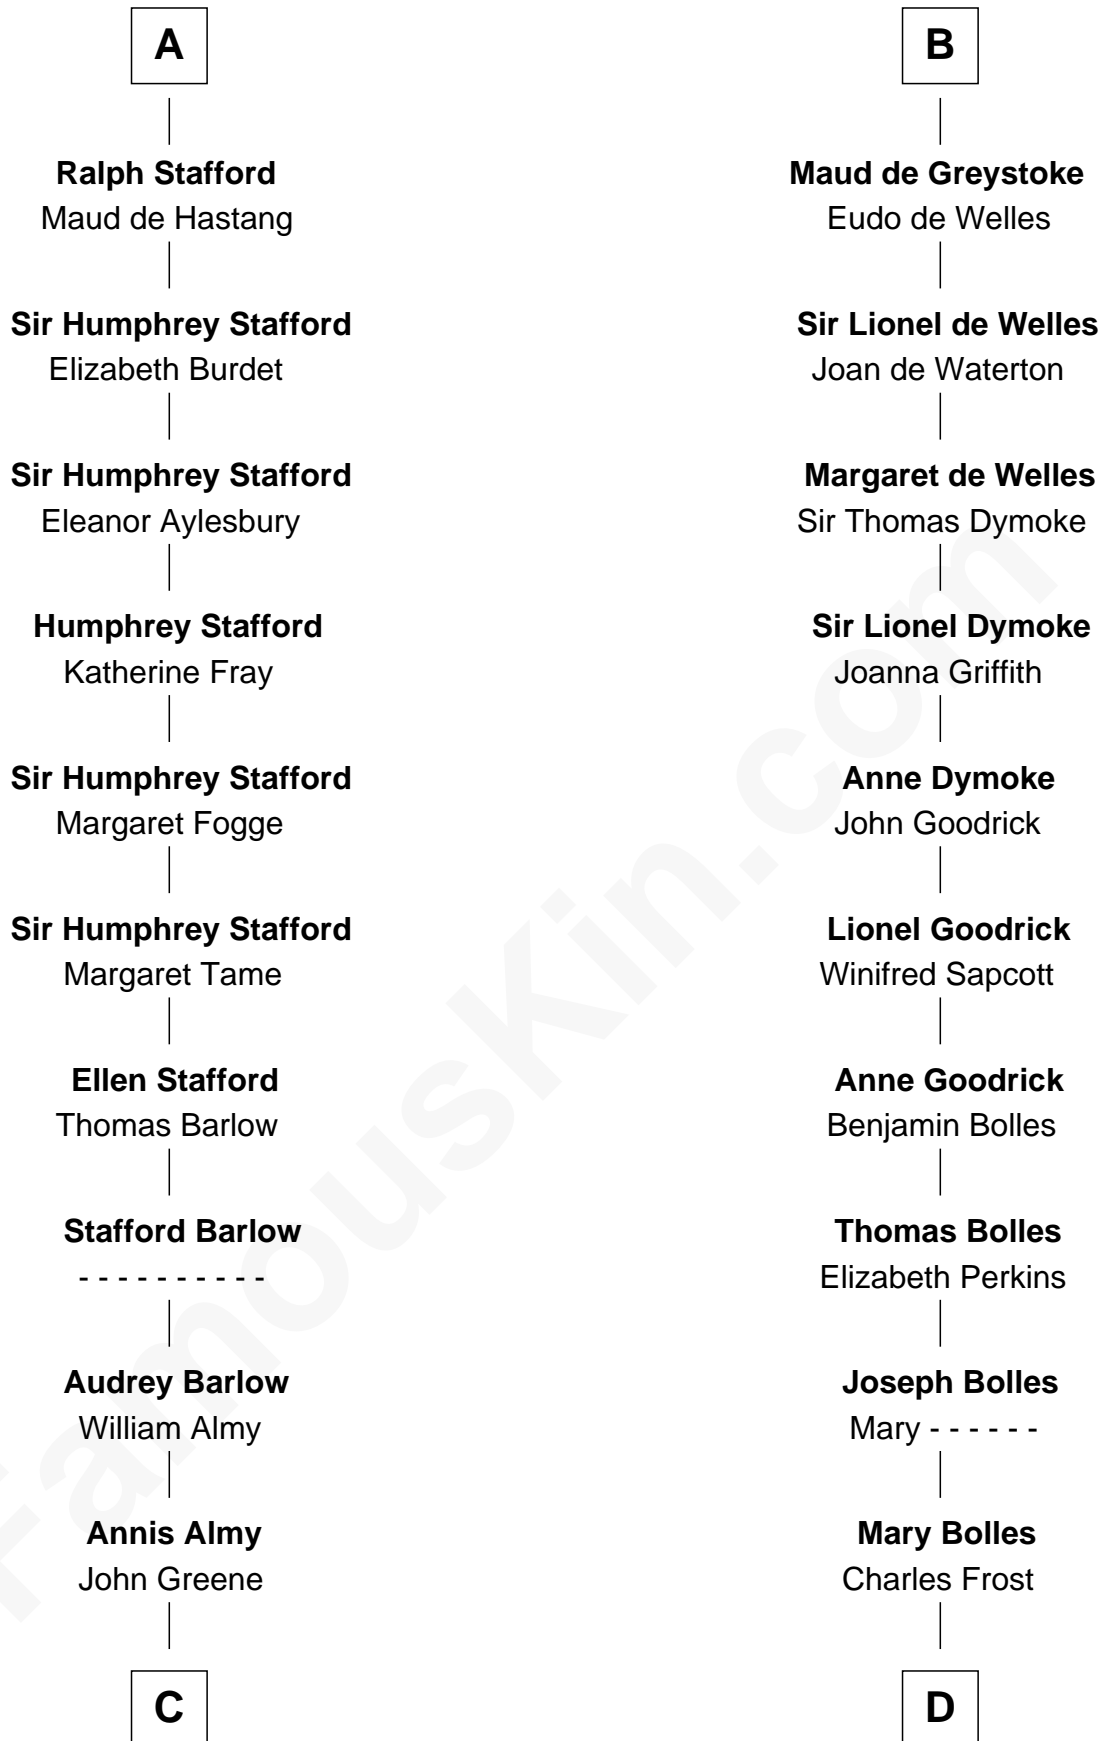

## Relationship Chart of

### William Greene

*2nd Governor of Rhode Island*

19th cousin 2 times removed of

### Ichabod Goodwin

*27th Governor of New Hampshire*

**Bertrade de Montfort**

Hugh de Kevelioc

**C**

**Samuel Greene**

Mary Gorton

**William Greene**