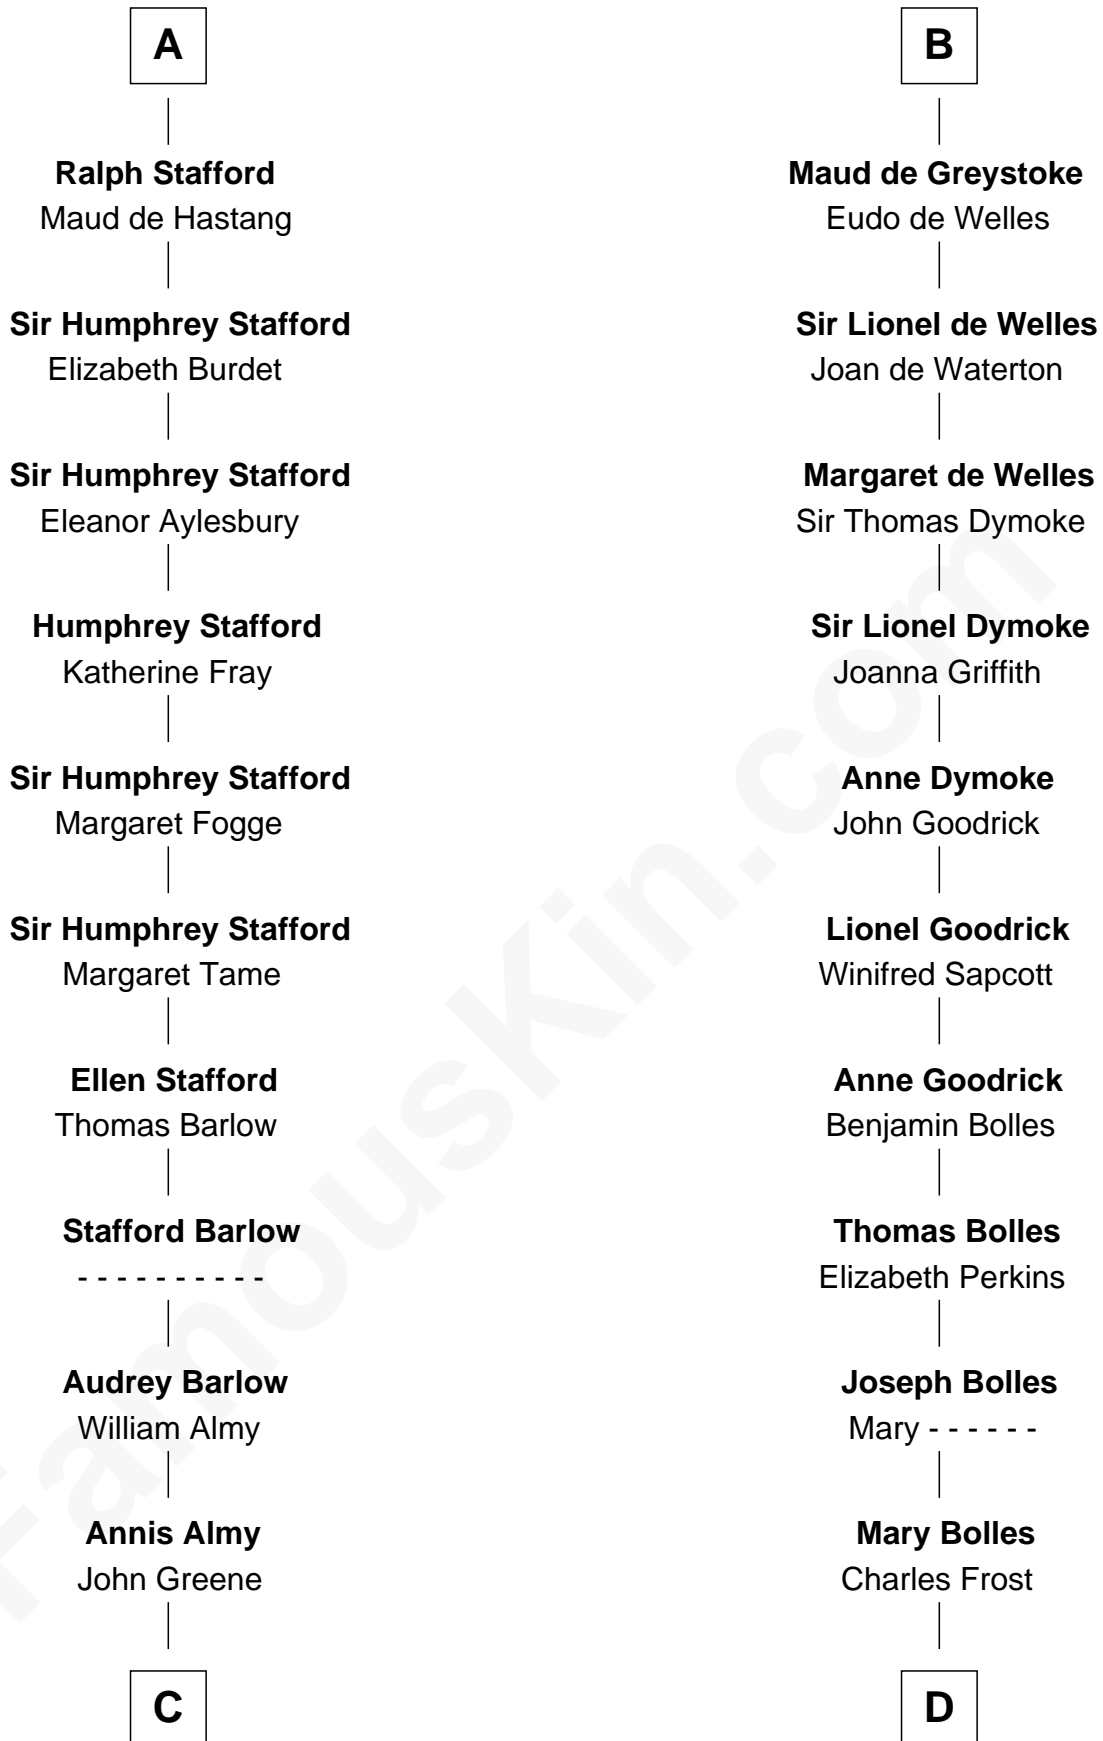

FamousKin.com

Relationship Chart of

William Greene

2nd Governor of Rhode Island

19th cousin 2 times removed of

Ichabod Goodwin

27th Governor of New Hampshire

C

Samuel Greene

Mary Gorton

William Greene

Catharine Greene

William Greene

2nd Governor of Rhode Island

D

Mary Frost

John Hill

Elisha Hill

Mary Plaisted

Hannah Hill

Dominicus Goodwin

Samuel Goodwin

Anna Thompson Gerrish

Ichabod Goodwin