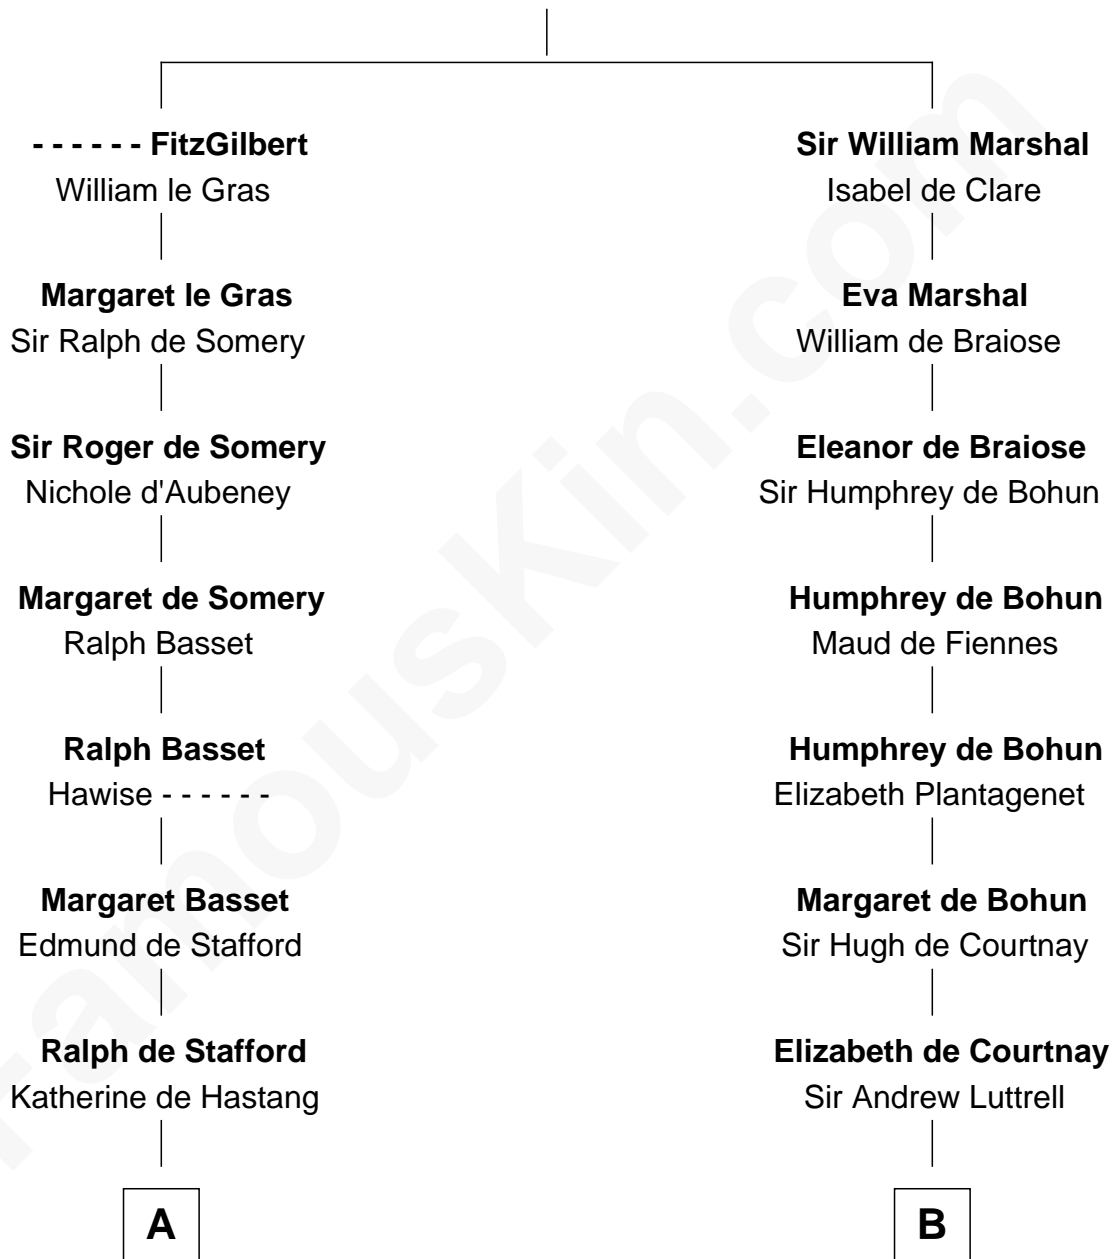

FamousKin.com Relationship Chart of

William Greene

2nd Governor of Rhode Island

20th cousin of

Ichabod Goodwin

27th Governor of New Hampshire

John FitzGilbert
Sybilla of Salisbury

C

Annis Almy
John Greene

Samuel Greene
Mary Gorton

William Greene
Catharine Greene

William Greene
2nd Governor of Rhode Island

D

Col. Timothy Gerrish
Sarah Elliot

Col. Joseph Gerrish
Anna Thompson

Anna Thompson Gerrish
Samuel Goodwin

Ichabod Goodwin
27th Governor of New Hampshire