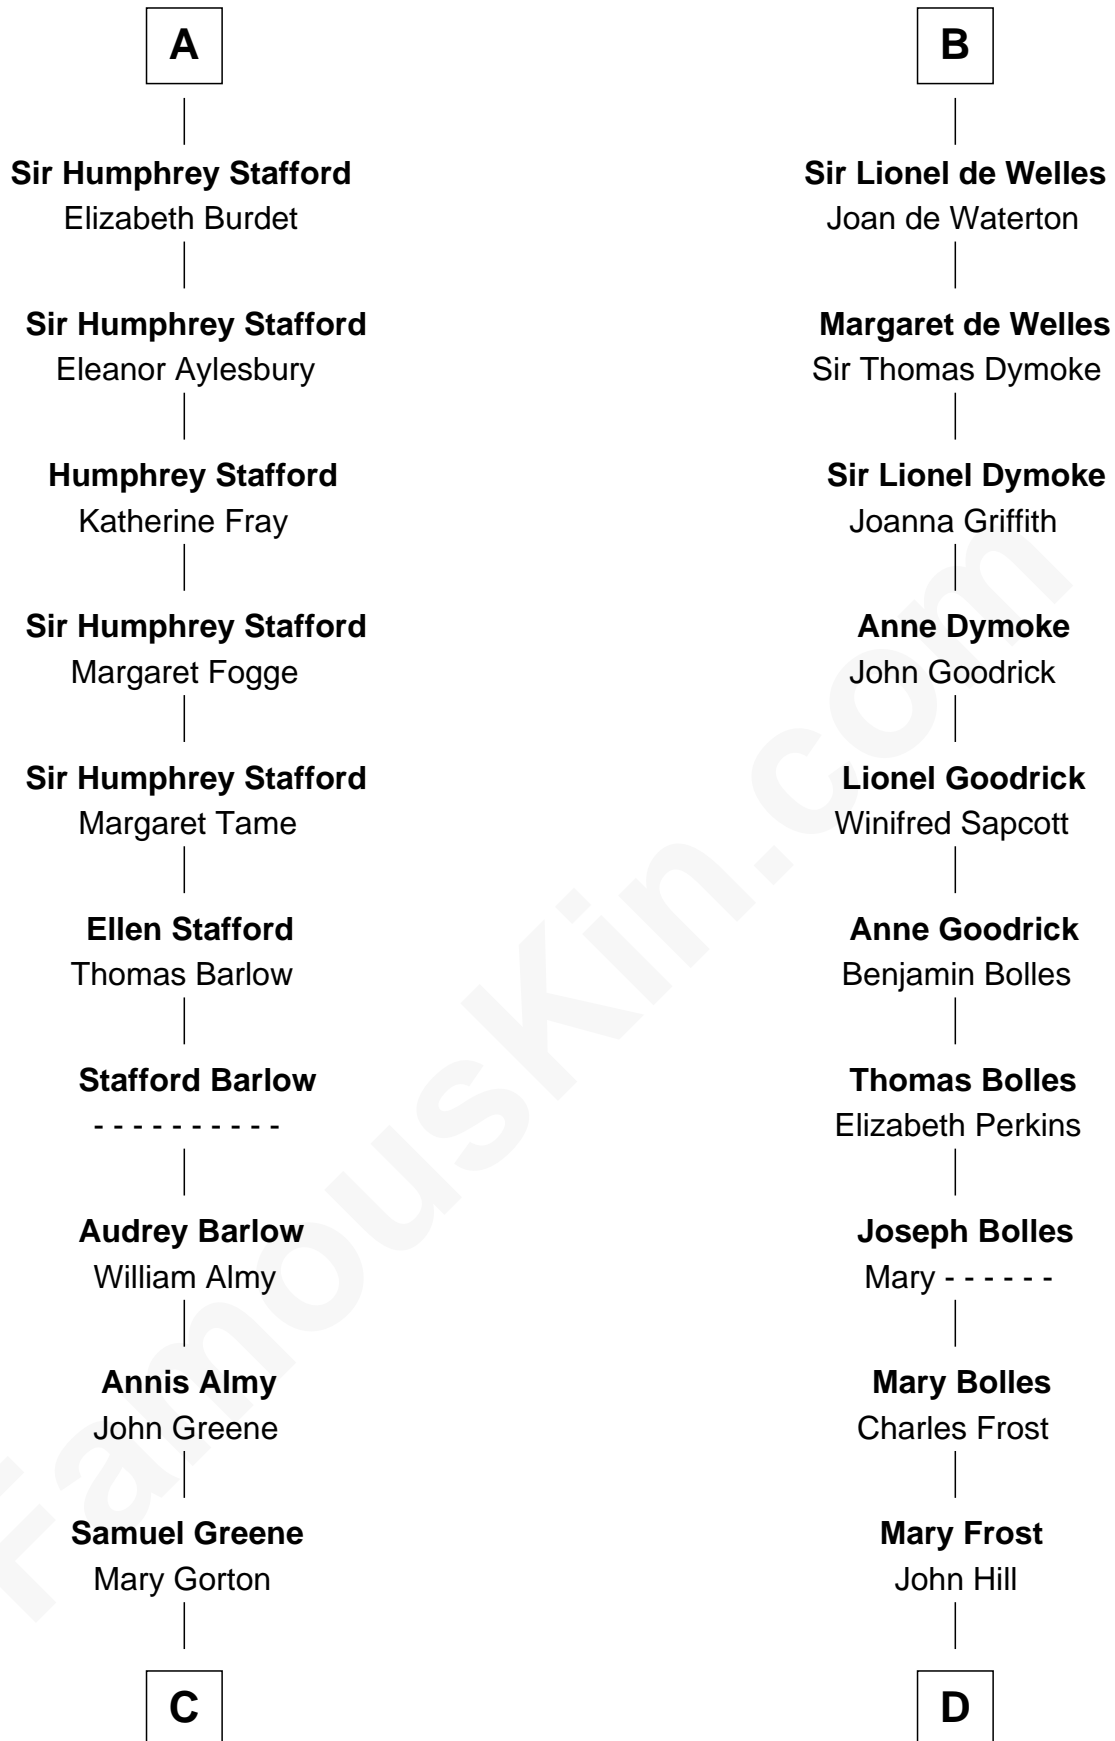

FamousKin.com

Relationship Chart of

William Greene

2nd Governor of Rhode Island

18th cousin 2 times removed of

Ichabod Goodwin

27th Governor of New Hampshire

C

William Greene
Catharine Greene

William Greene
2nd Governor of Rhode Island

D

Elisha Hill
Mary Plaisted

Hannah Hill
Dominicus Goodwin

Samuel Goodwin
Anna Thompson Gerrish

Ichabod Goodwin
27th Governor of New Hampshire