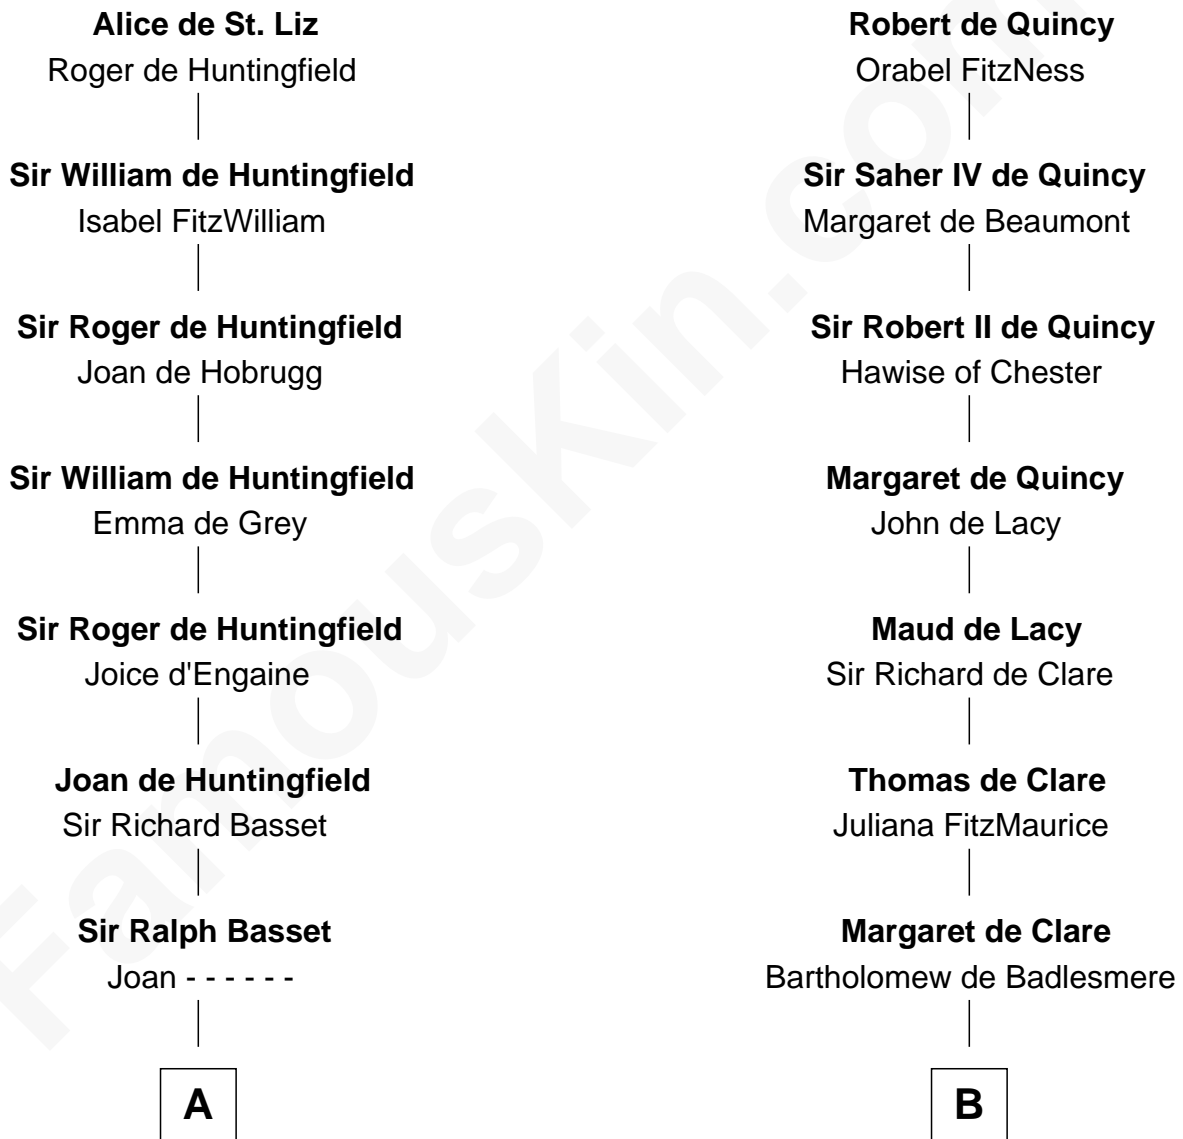

FamousKin.com Relationship Chart of

William Greene

2nd Governor of Rhode Island

20th cousin of

Richard Henry Lee

Signer of the Declaration of Independence

Saher I de Quincy

Maud de St. Liz

C

Annis Almy
John Greene

Samuel Greene
Mary Gorton

William Greene
Catharine Greene

William Greene
2nd Governor of Rhode Island

D

Alice Eltonhead
Henry Corbin

Laetitia Corbin
Richard Lee