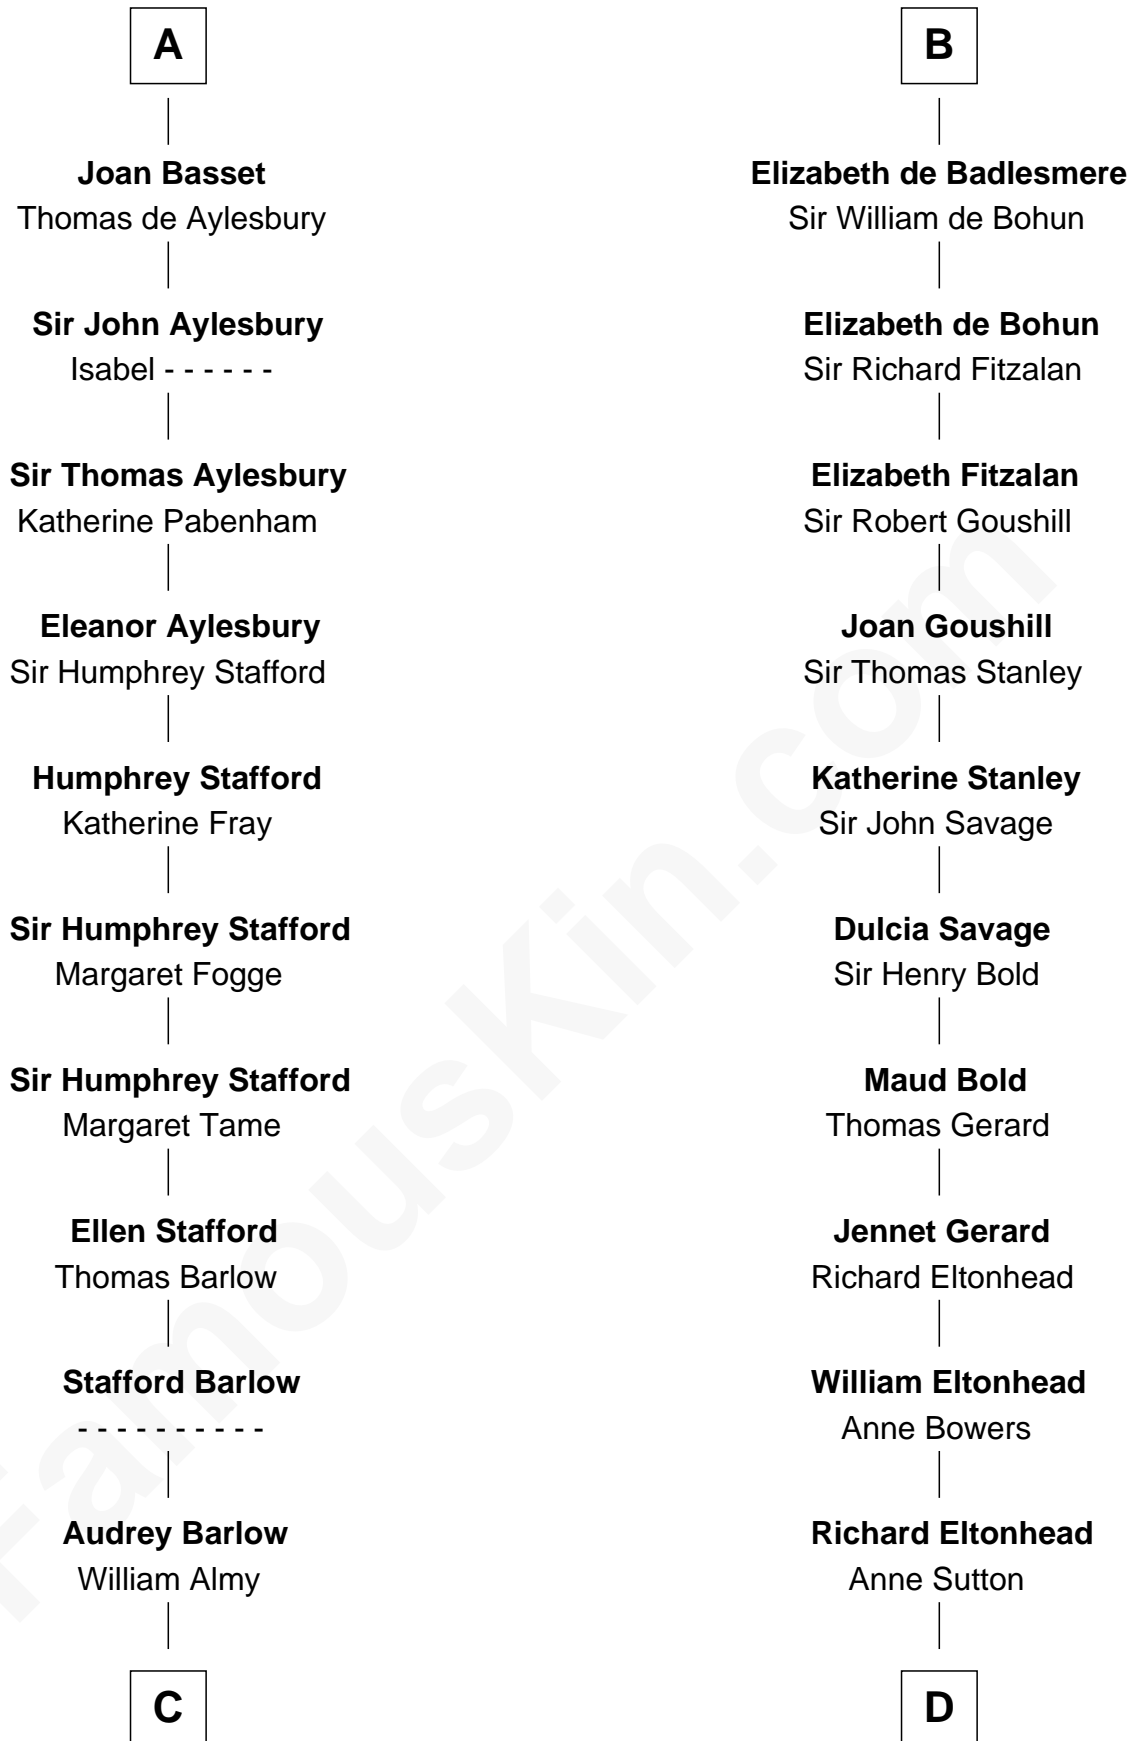

FamousKin.com Relationship Chart of

William Greene

2nd Governor of Rhode Island

20th cousin of

Richard Henry Lee

Signer of the Declaration of Independence

Saher I de Quincy

Maud de St. Liz

C

Annis Almy
John Greene

Samuel Greene
Mary Gorton

William Greene
Catharine Greene

William Greene
2nd Governor of Rhode Island

D

Alice Eltonhead
Henry Corbin

Laetitia Corbin
Richard Lee