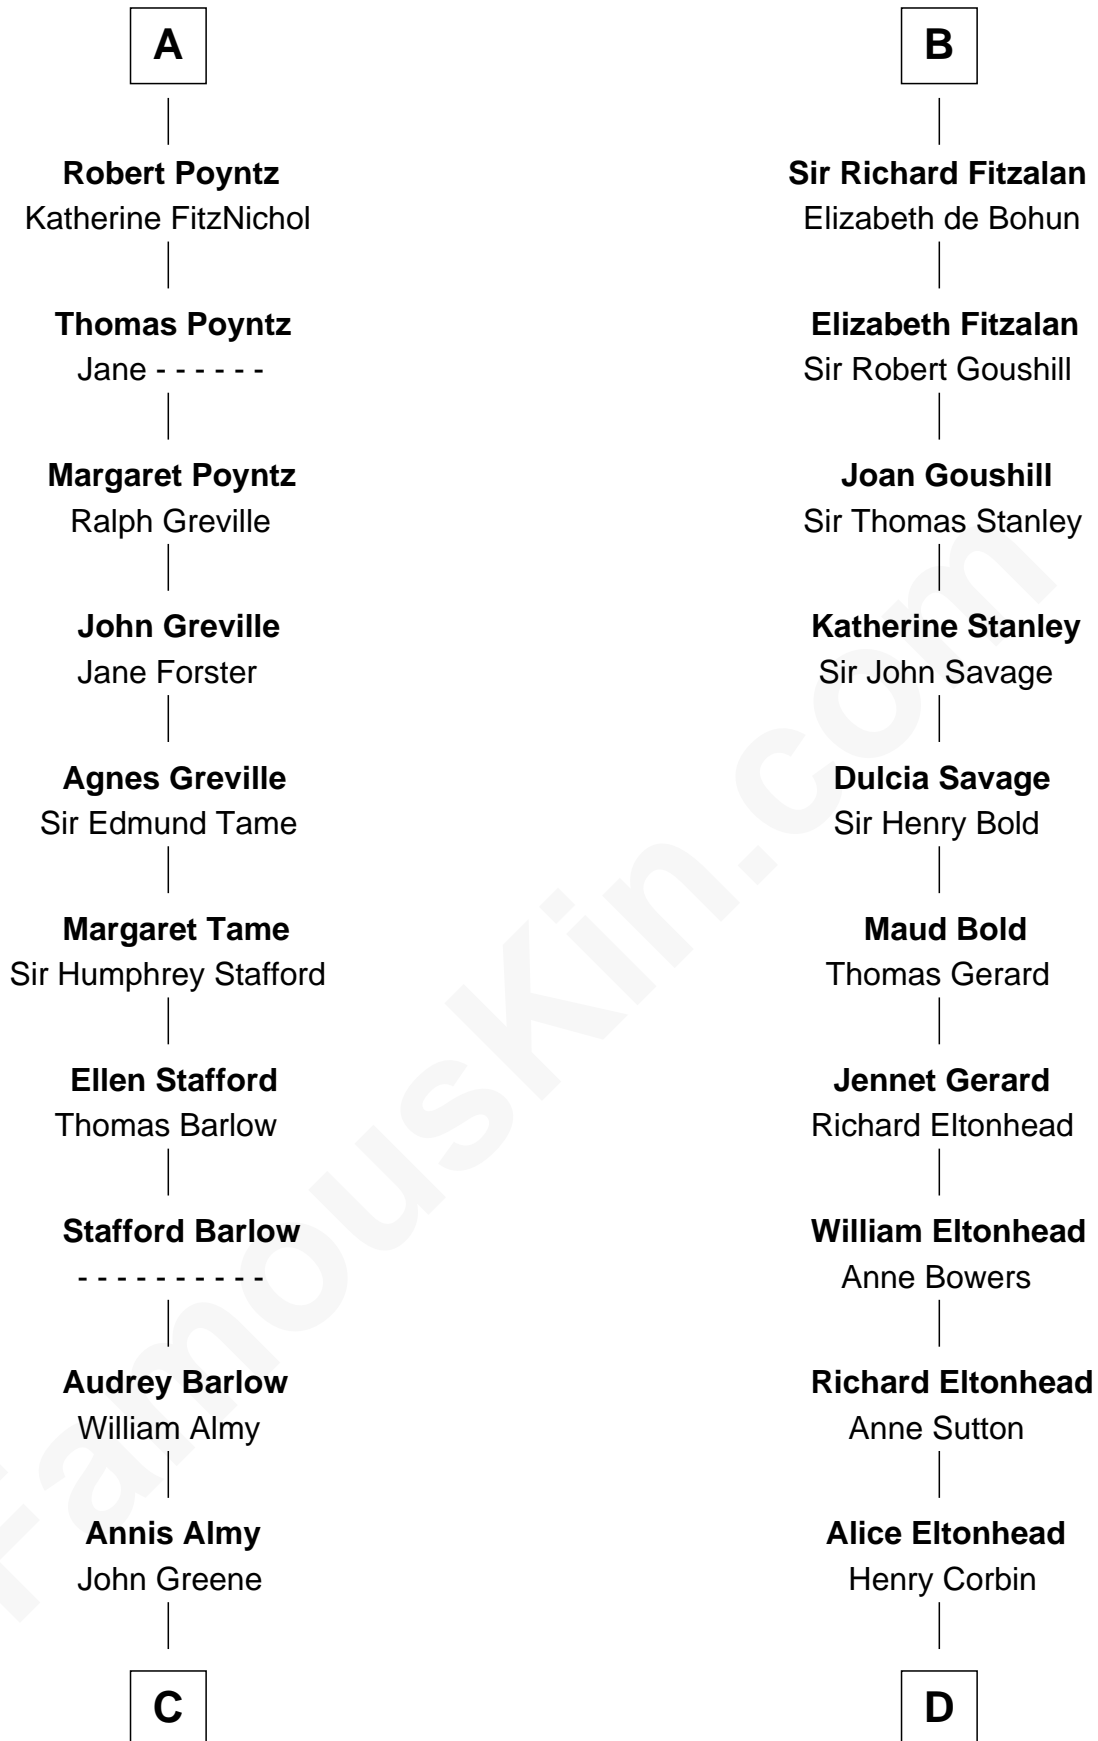

FamousKin.com

Relationship Chart of

William Greene

2nd Governor of Rhode Island

19th cousin of

Richard Henry Lee

Signer of the Declaration of Independence

C

Samuel Greene

Mary Gorton

William Greene

Catharine Greene

William Greene

2nd Governor of Rhode Island

D

Laetitia Corbin