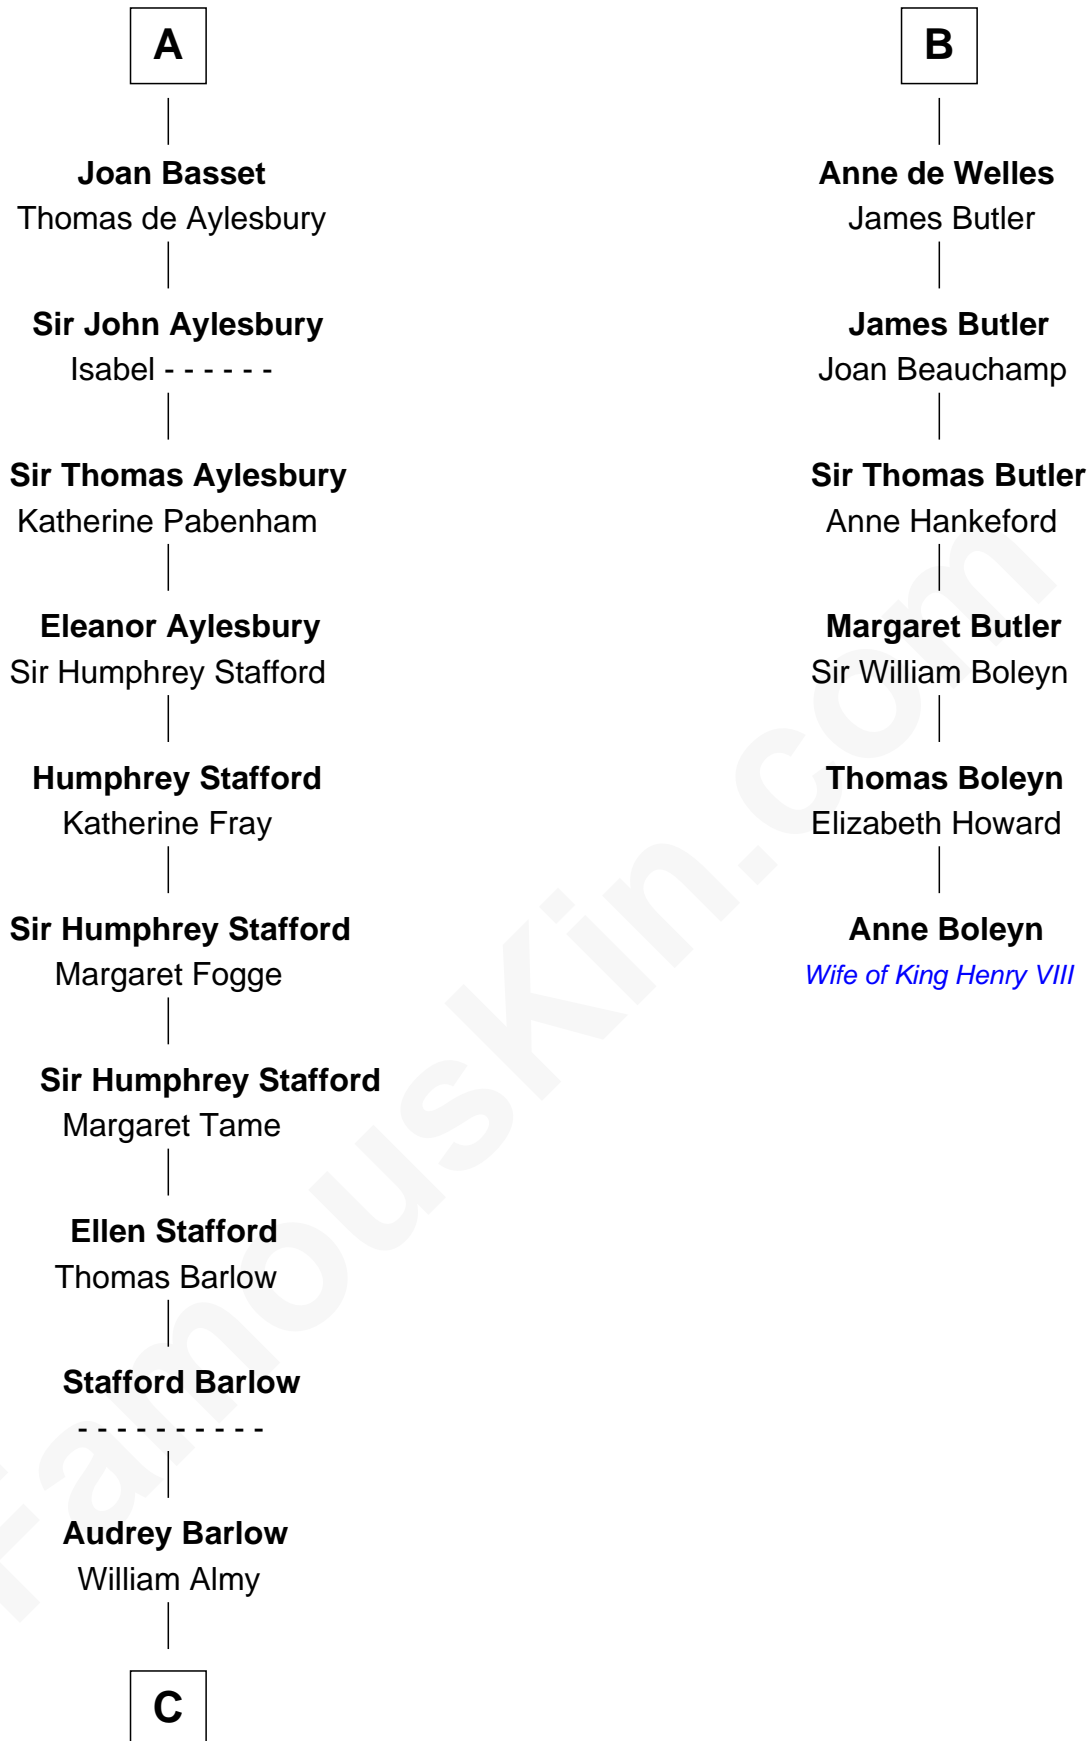

FamousKin.com

Relationship Chart of

William Greene

2nd Governor of Rhode Island

12th cousin 8 times removed of

Anne Boleyn

2nd Wife of King Henry VIII

C

—
Annis Almy
John Greene

—
Samuel Greene
Mary Gorton

—
William Greene
Catharine Greene

—
William Greene
2nd Governor of Rhode Island