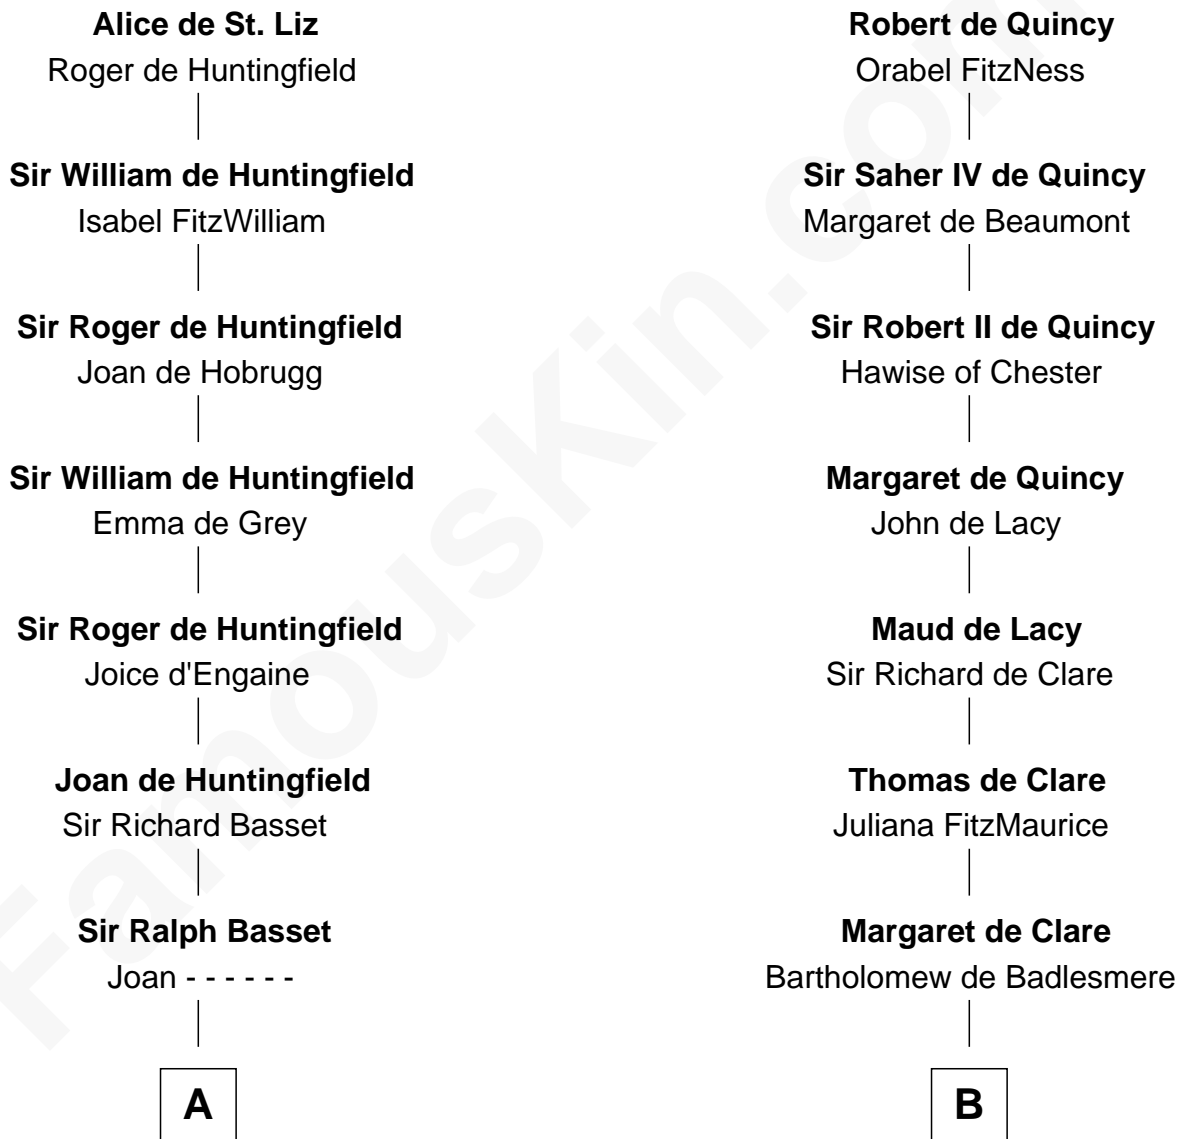

FamousKin.com

Relationship Chart of

William Greene

2nd Governor of Rhode Island

14th cousin 6 times removed of

Anne Boleyn

2nd Wife of King Henry VIII

Saheer I de Quincy

Maud de St. Liz

C

—
Annis Almy
John Greene

—
Samuel Greene
Mary Gorton

—
William Greene
Catharine Greene

—
William Greene
2nd Governor of Rhode Island