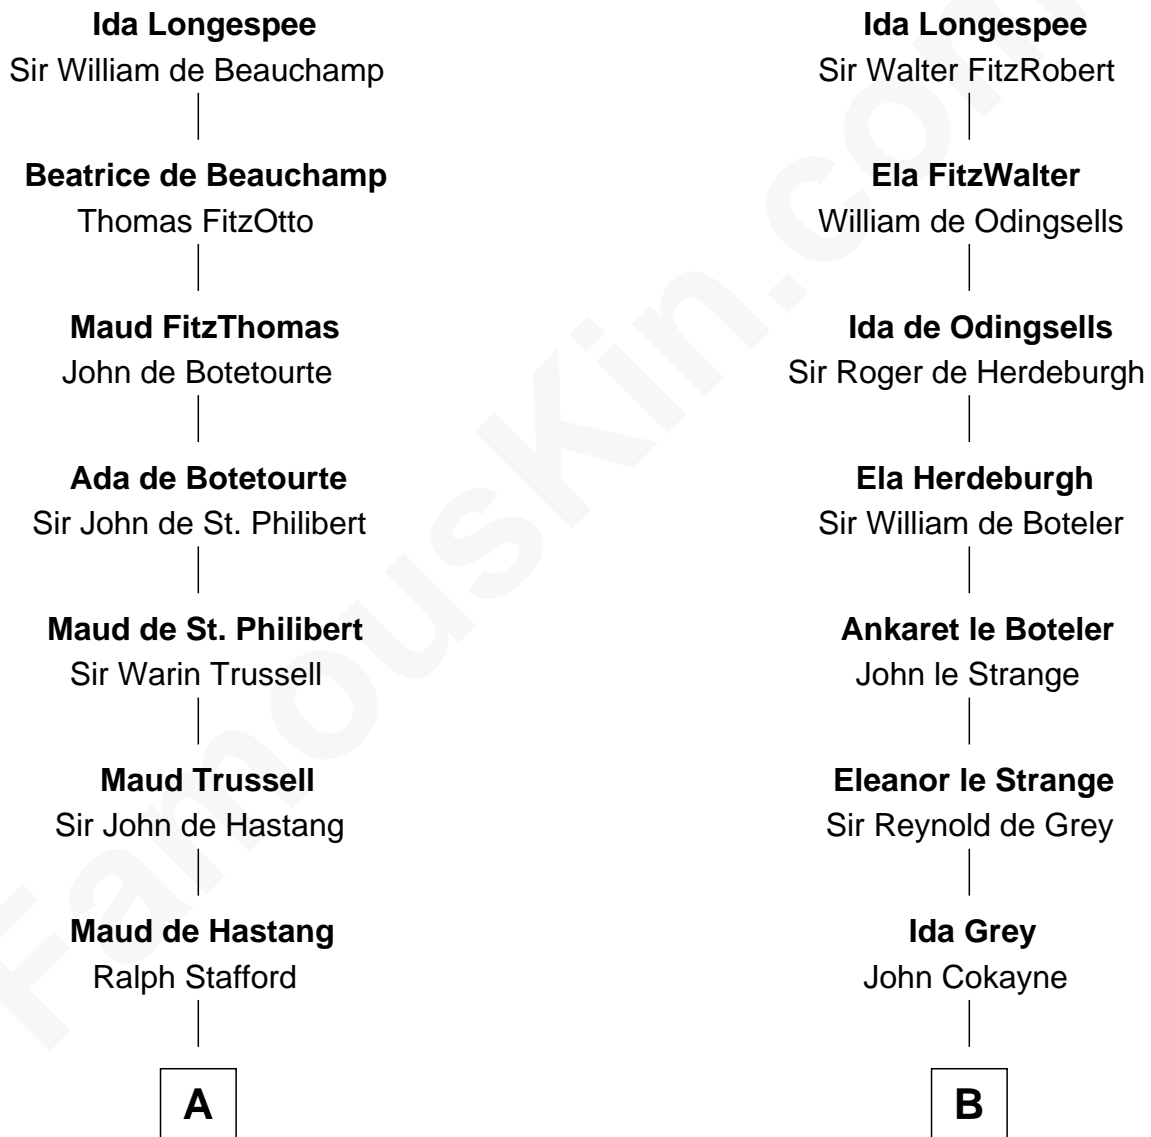

FamousKin.com

Relationship Chart of

William Greene

2nd Governor of Rhode Island

11th cousin 7 times removed of

Anne Boleyn

2nd Wife of King Henry VIII

Sir William Longespee

Ela of Salisbury

C

—
William Greene
Catharine Greene

—
William Greene
2nd Governor of Rhode Island

FamousKin.com