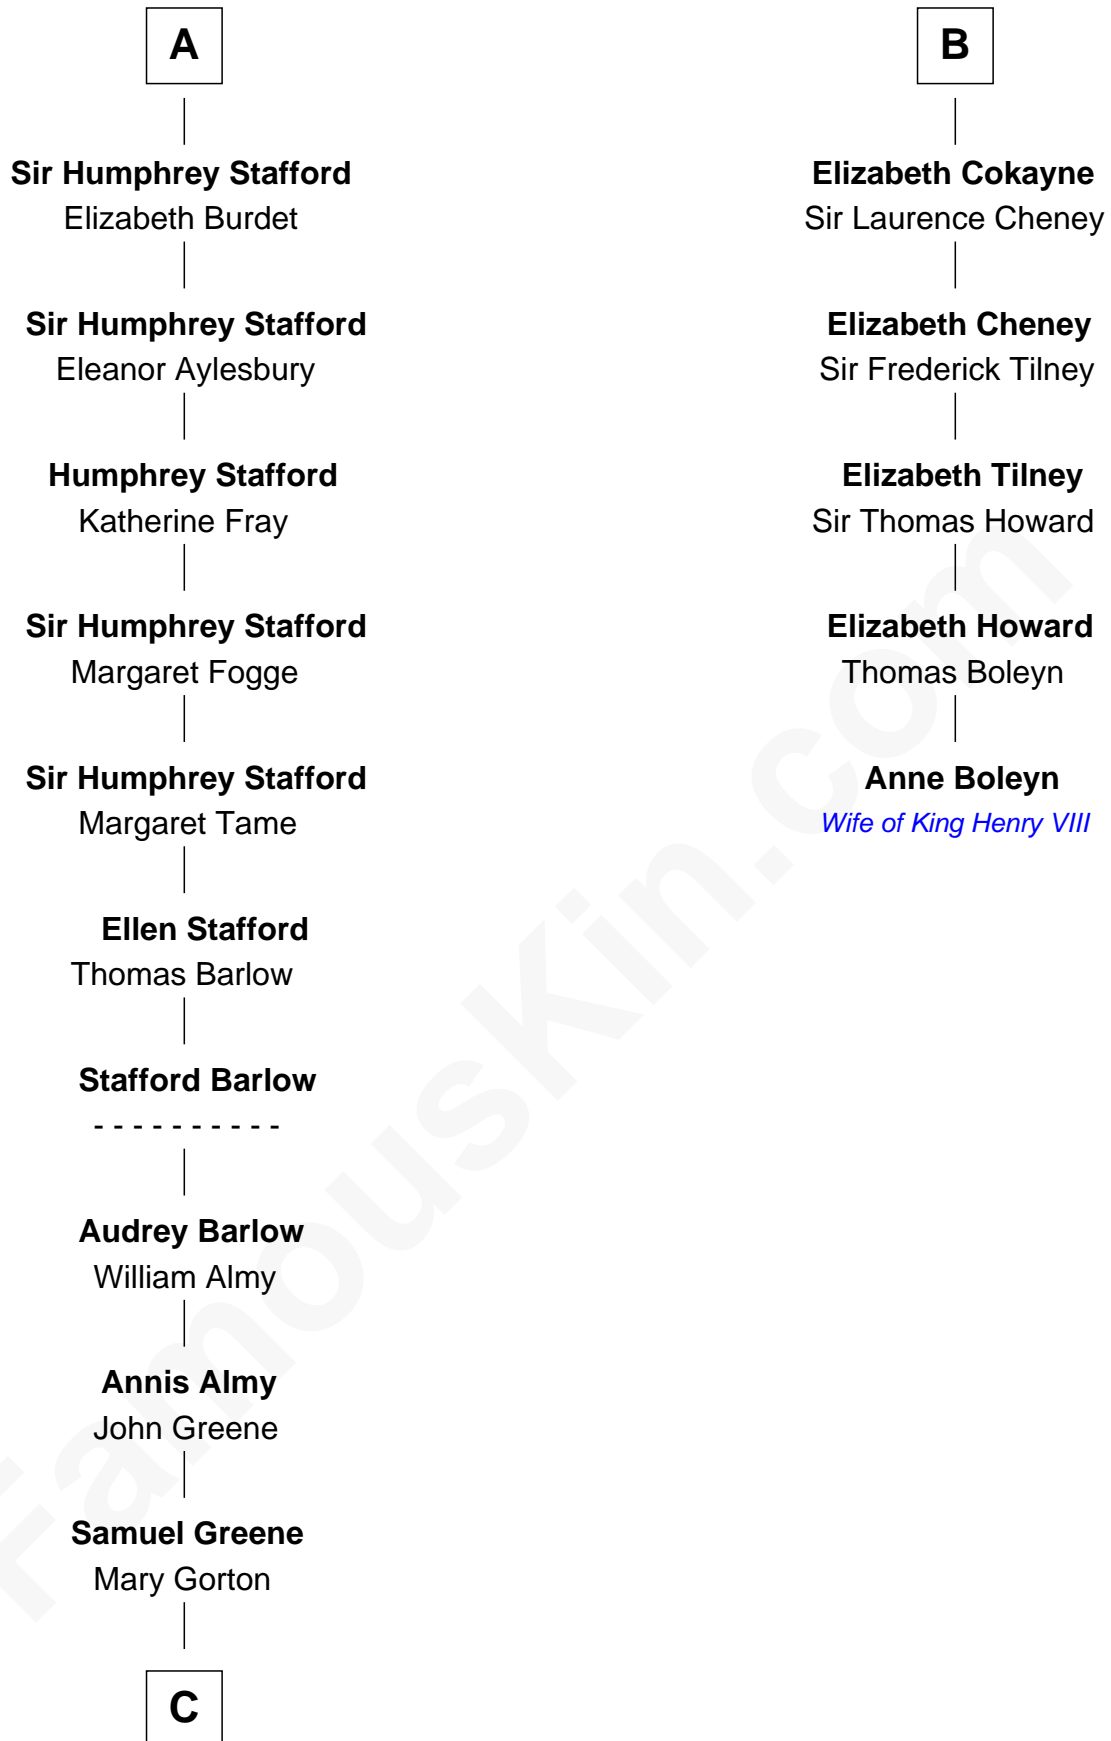

FamousKin.com

Relationship Chart of

William Greene

2nd Governor of Rhode Island

11th cousin 7 times removed of

Anne Boleyn

2nd Wife of King Henry VIII

Sir William Longespee

Ela of Salisbury

C

—
William Greene
Catharine Greene

—
William Greene
2nd Governor of Rhode Island

FamousKin.com