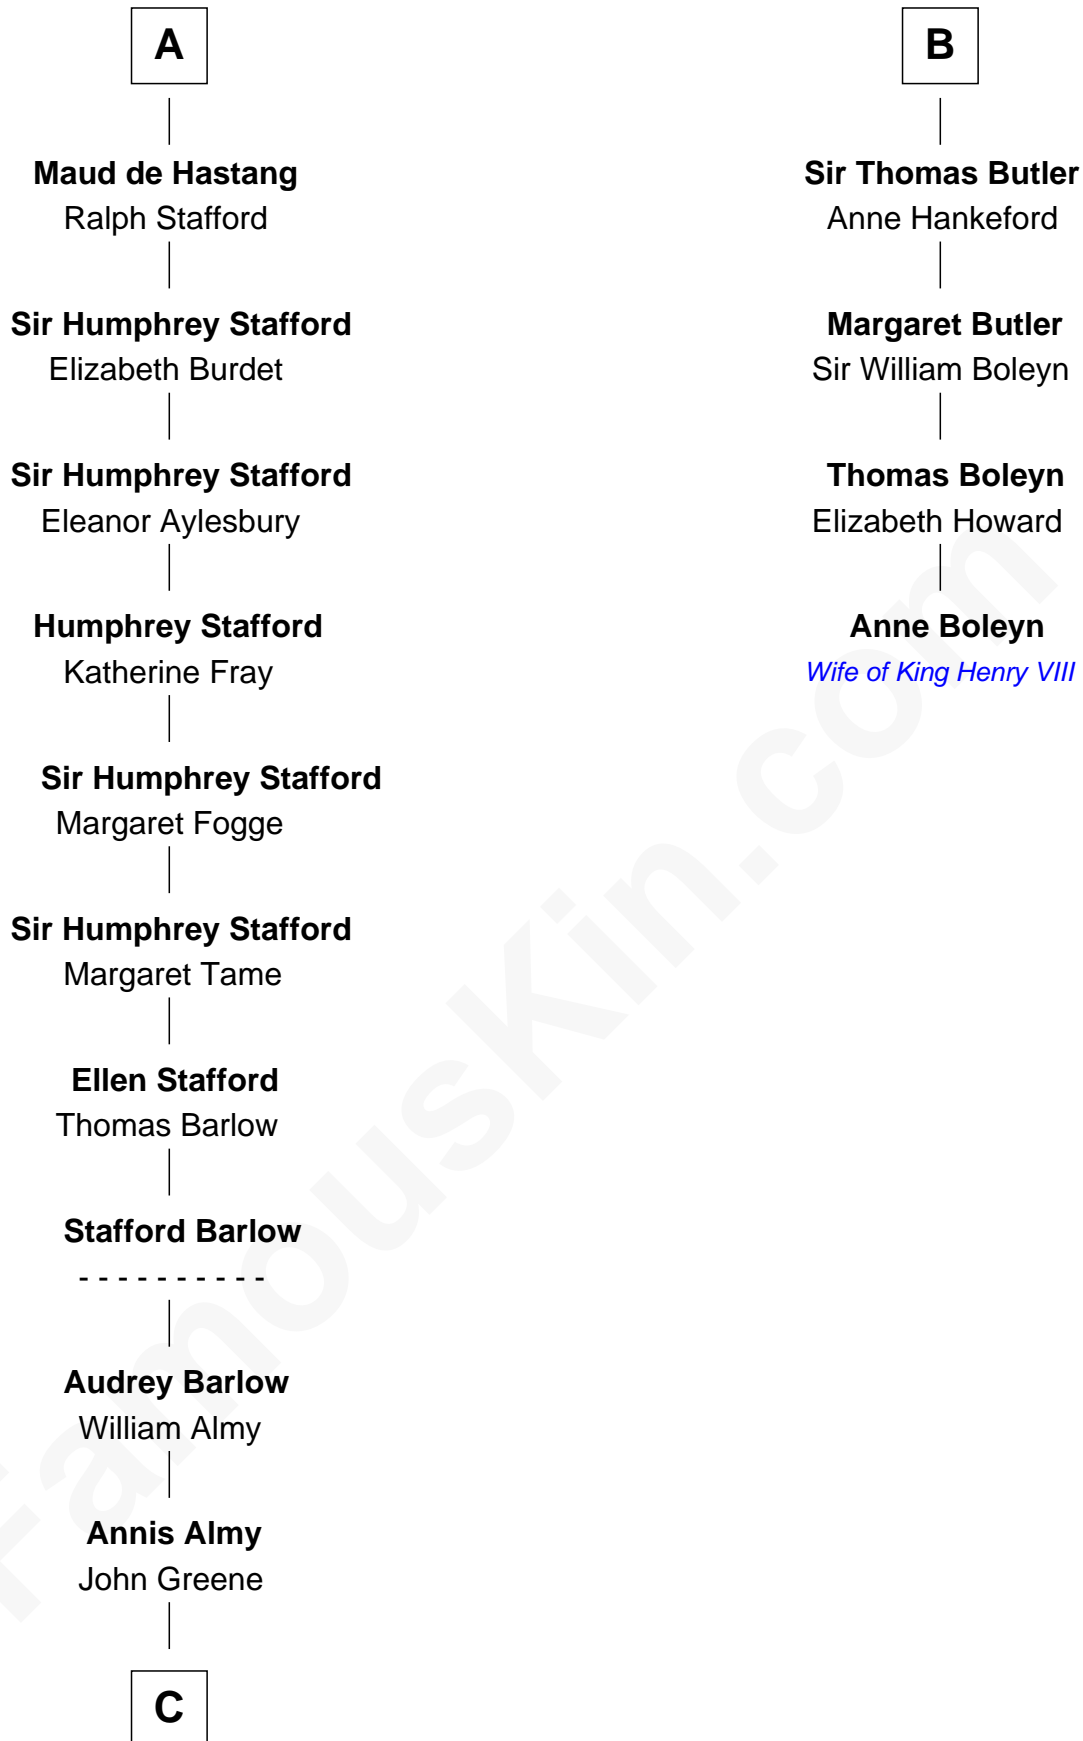

FamousKin.com

Relationship Chart of

William Greene

2nd Governor of Rhode Island

10th cousin 9 times removed of

Anne Boleyn

2nd Wife of King Henry VIII

C

—
Samuel Greene

Mary Gorton

—
William Greene

Catharine Greene

—
William Greene

2nd Governor of Rhode Island