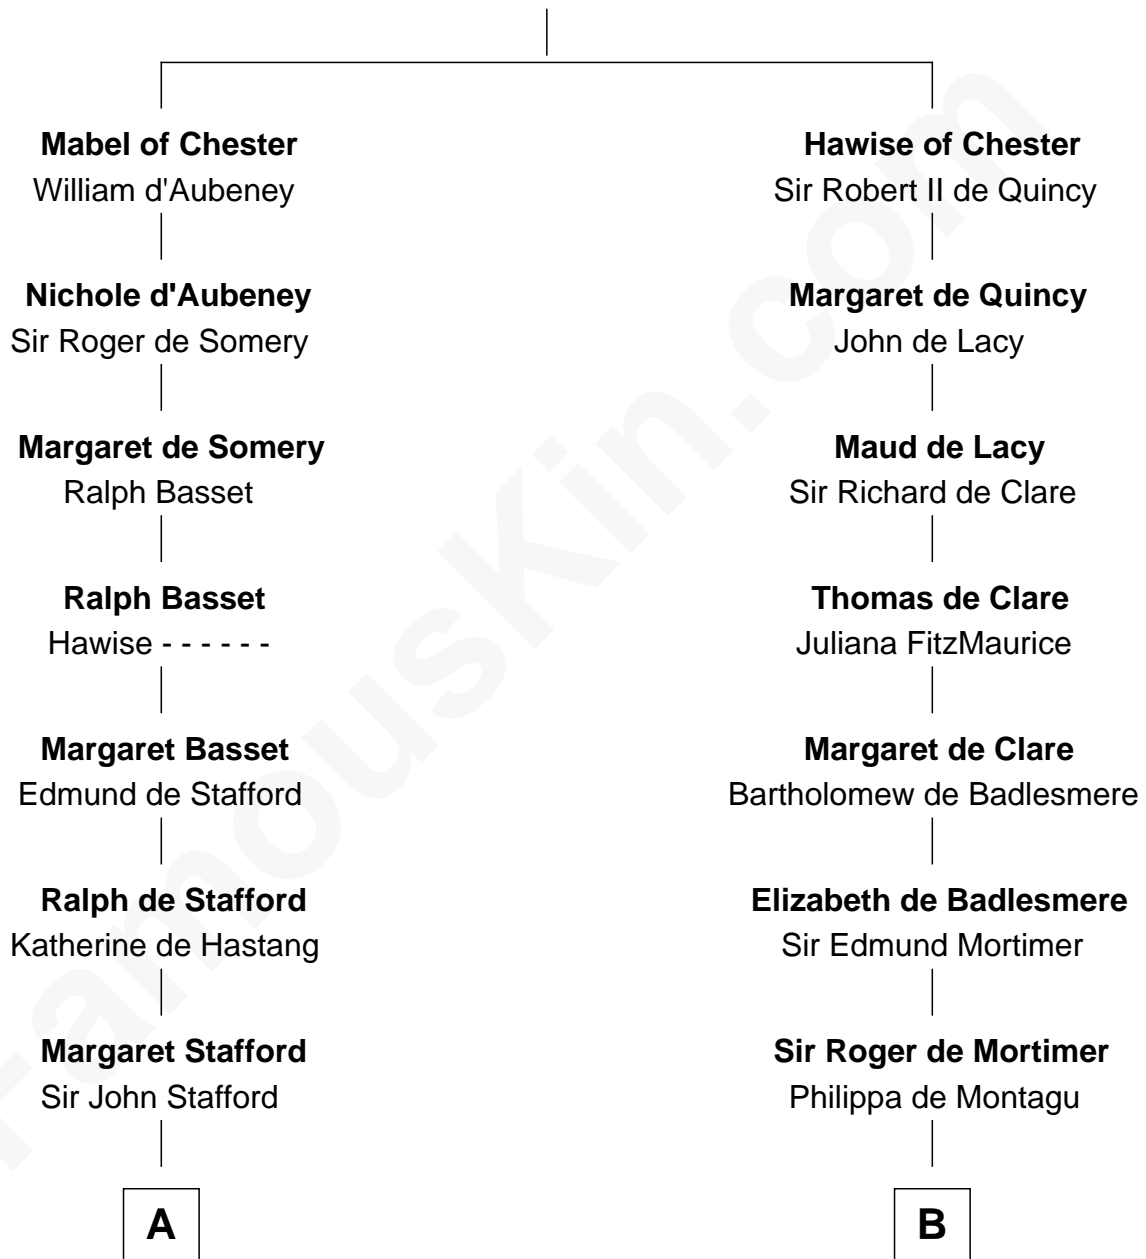

FamousKin.com

Relationship Chart of

William Greene

2nd Governor of Rhode Island

13th cousin 6 times removed of

King Henry VIII

King of England

Bertrade de Montfort

Hugh de Kevelioc

C

—
Samuel Greene

Mary Gorton

—
William Greene

Catharine Greene

—
William Greene

2nd Governor of Rhode Island