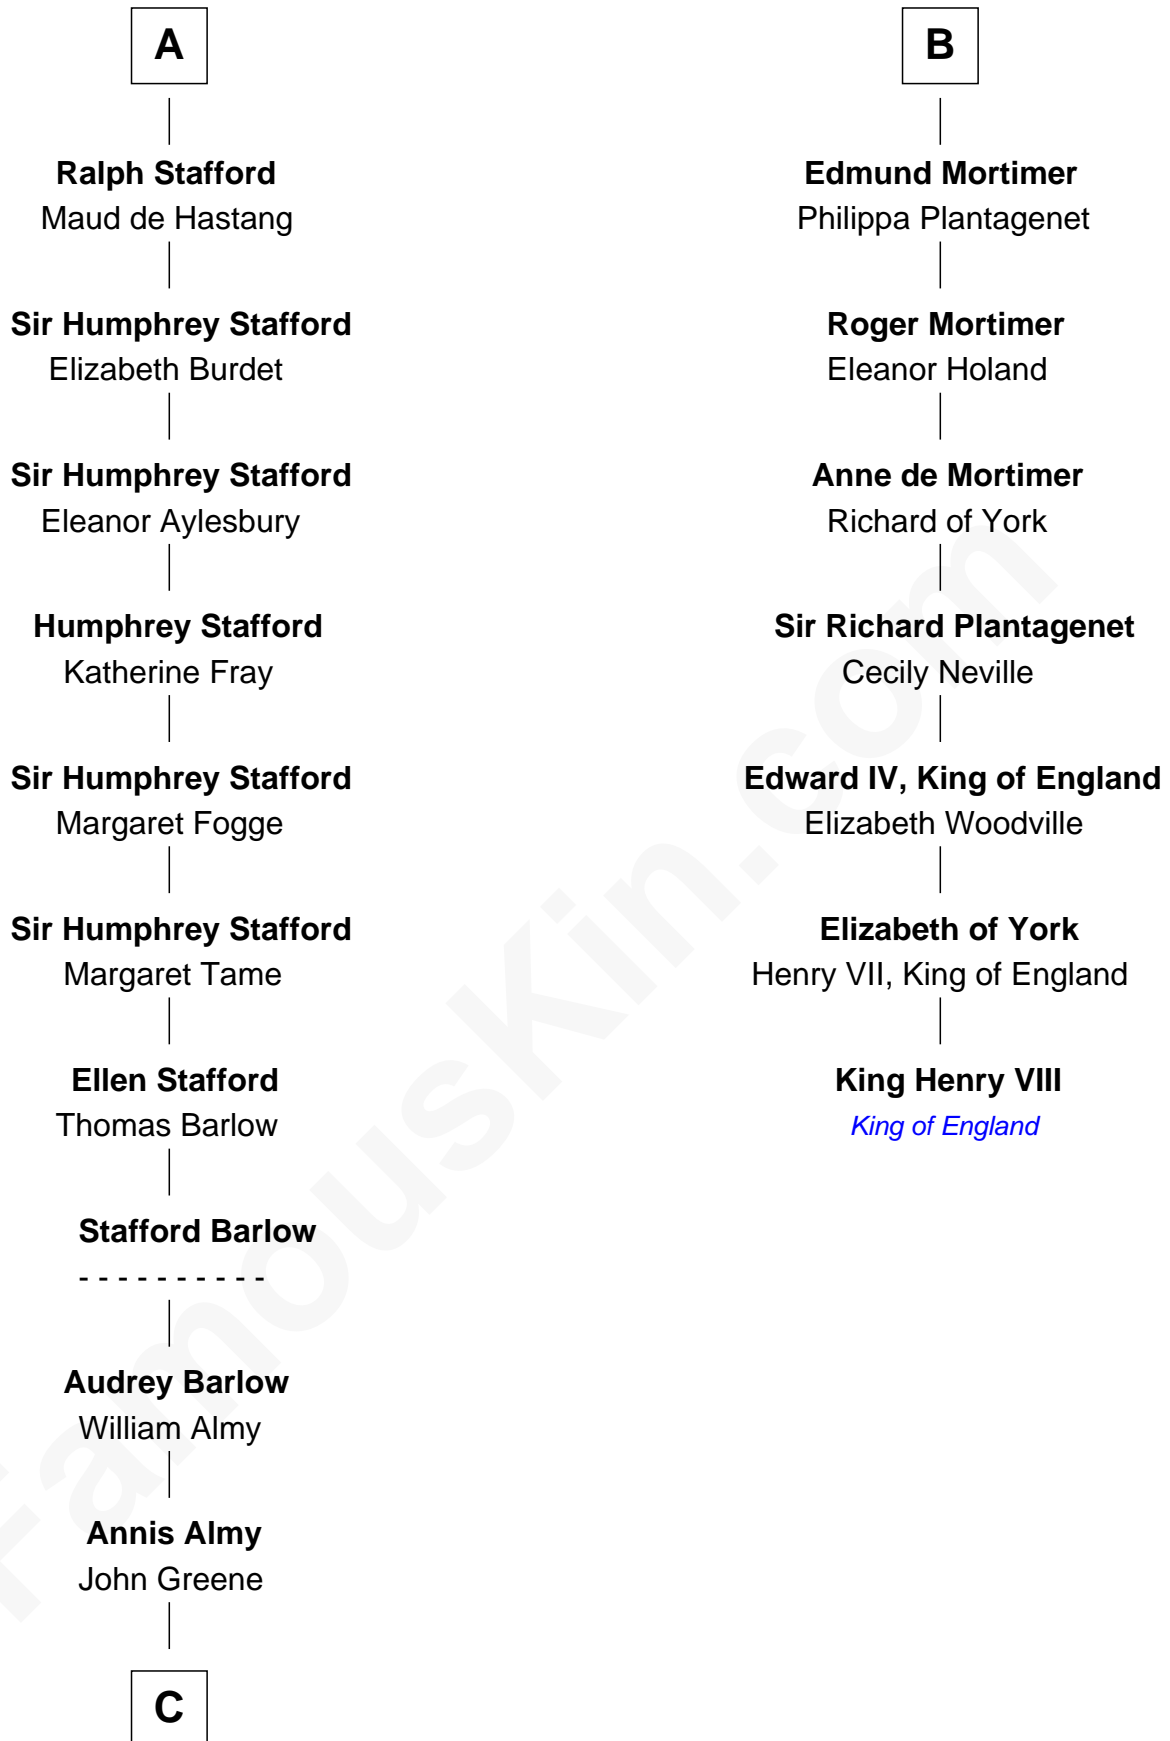

FamousKin.com

Relationship Chart of

William Greene

2nd Governor of Rhode Island

13th cousin 6 times removed of

King Henry VIII

King of England

Bertrade de Montfort

Hugh de Kevelioc

C

—
Samuel Greene

Mary Gorton

—
William Greene

Catharine Greene

—
William Greene

2nd Governor of Rhode Island