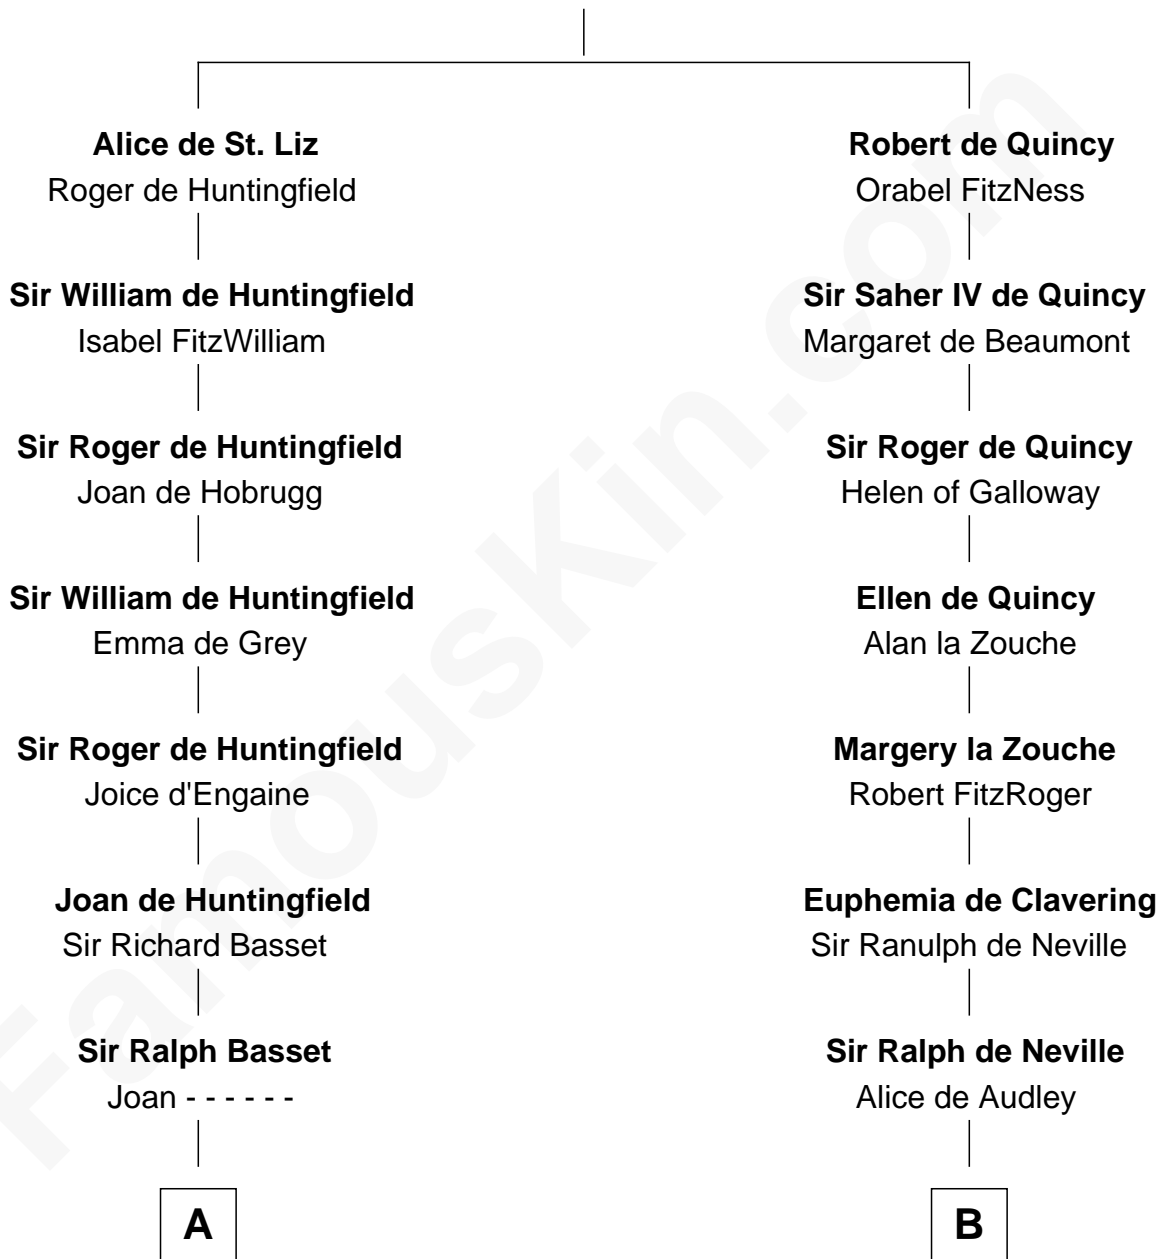

## Relationship Chart of

### William Greene

*2nd Governor of Rhode Island*

12th cousin 8 times removed of

**King Henry VIII**  
*King of England*

**Saher I de Quincy**  
Maud de St. Liz

**C**

—  
**Annis Almy**  
John Greene

—  
**Samuel Greene**  
Mary Gorton