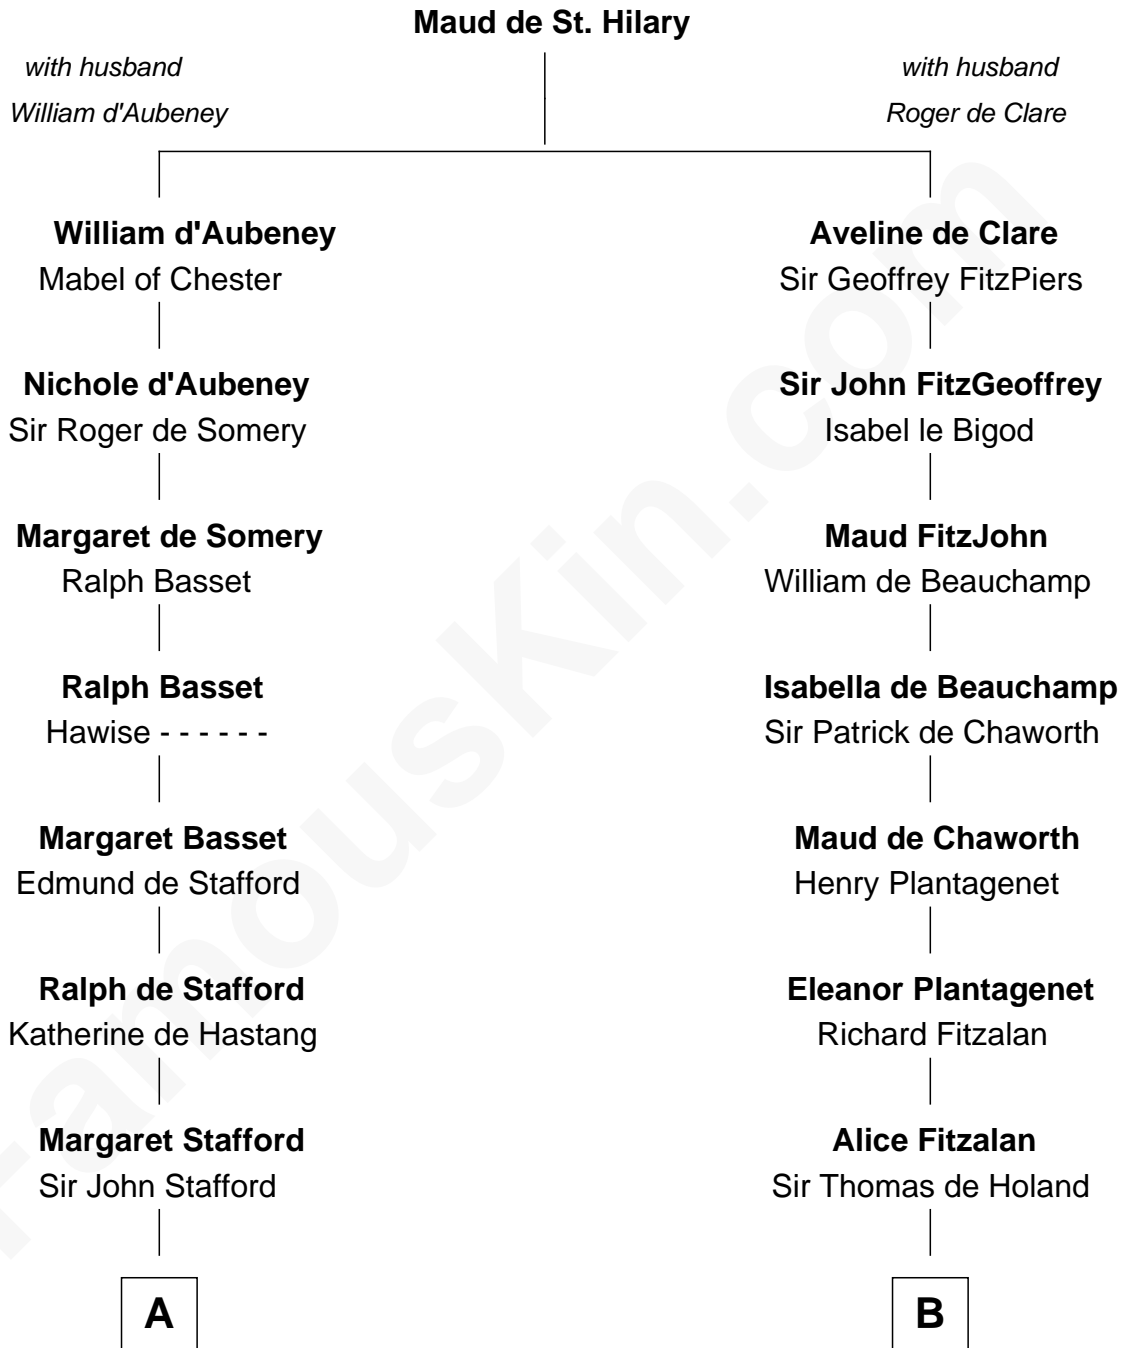

FamousKin.com

Relationship Chart of

William Greene

2nd Governor of Rhode Island

11th cousin 8 times removed of

King Henry VIII

King of England

C

—
Samuel Greene

Mary Gorton

—
William Greene

Catharine Greene

—
William Greene

2nd Governor of Rhode Island

FamousKin.com