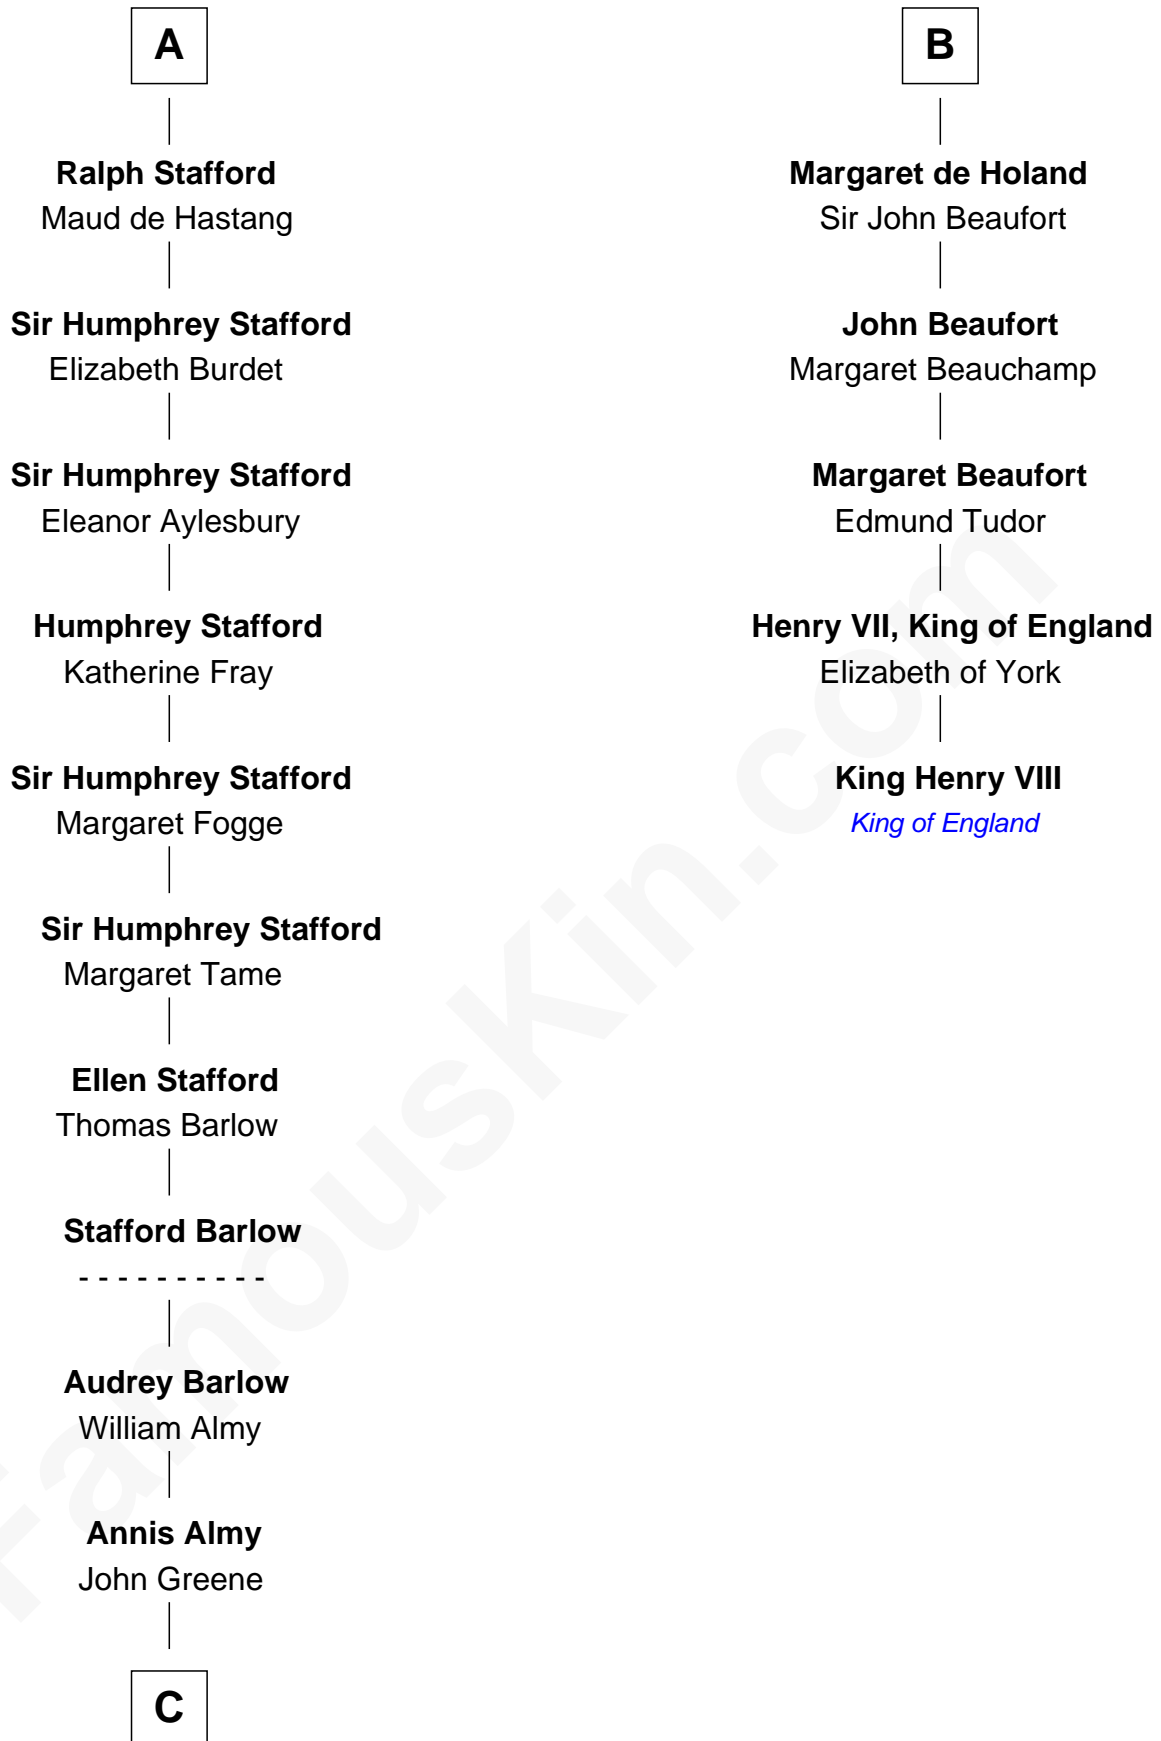

FamousKin.com

Relationship Chart of

William Greene

2nd Governor of Rhode Island

11th cousin 8 times removed of

King Henry VIII

King of England

C

—
Samuel Greene

Mary Gorton

—
William Greene

Catharine Greene

—
William Greene

2nd Governor of Rhode Island

FamousKin.com