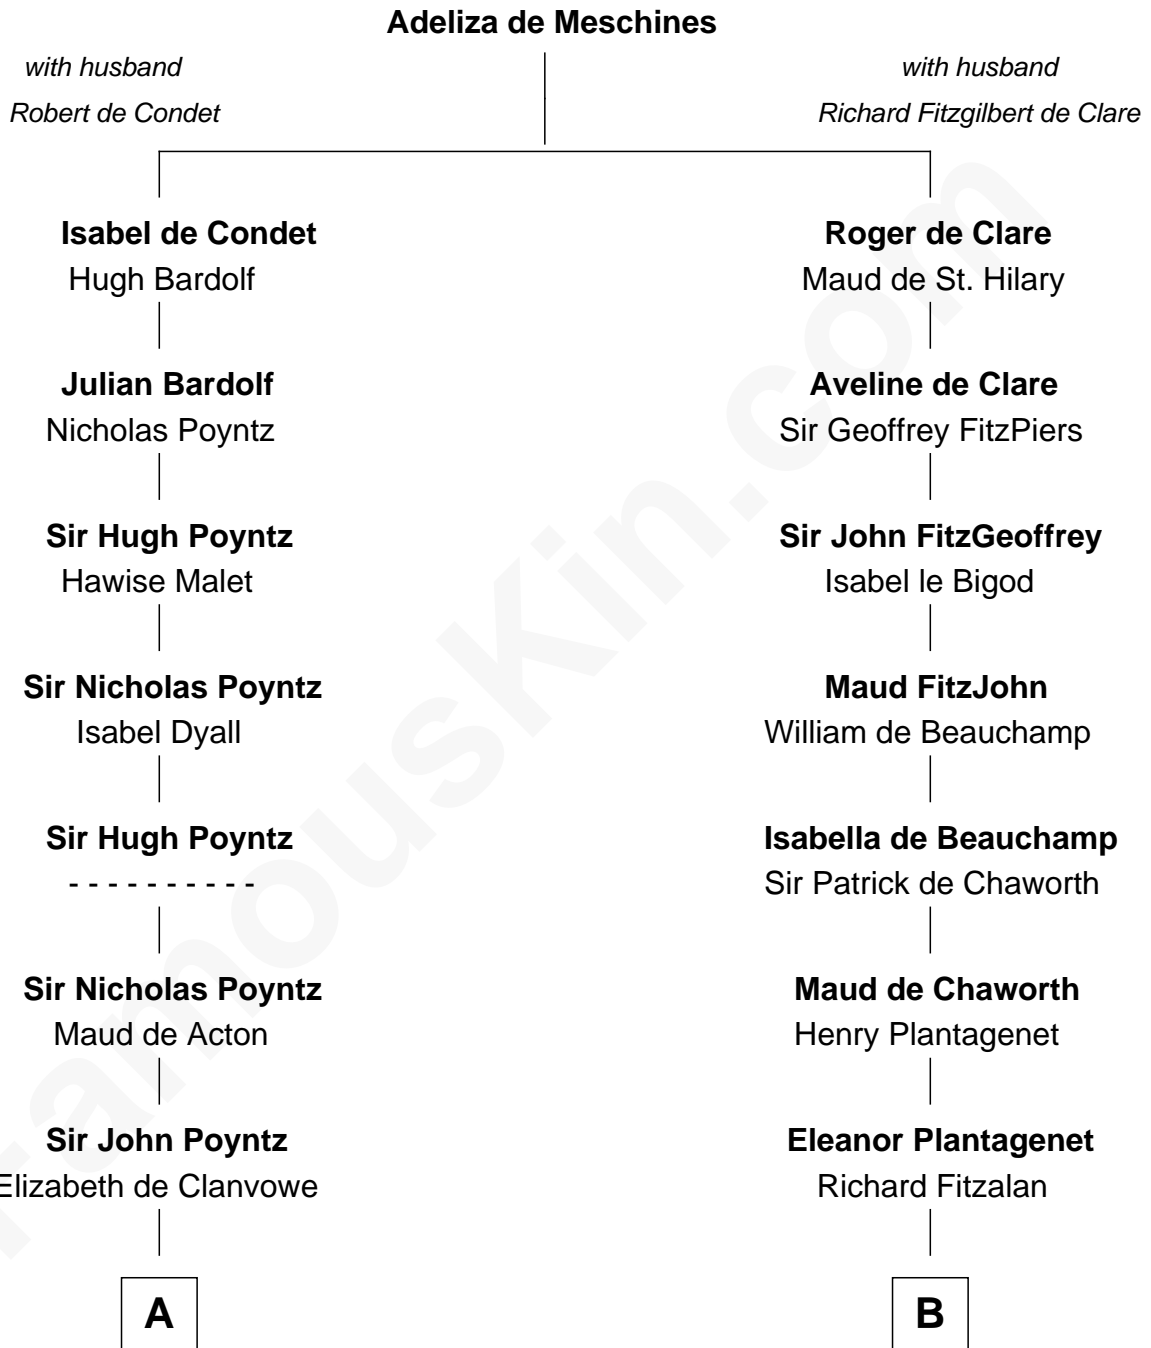

FamousKin.com

Relationship Chart of

William Greene

2nd Governor of Rhode Island

12th cousin 7 times removed of

King Henry VIII

King of England

C

—
Samuel Greene

Mary Gorton

—
William Greene

Catharine Greene

—
William Greene

2nd Governor of Rhode Island

FamousKin.com