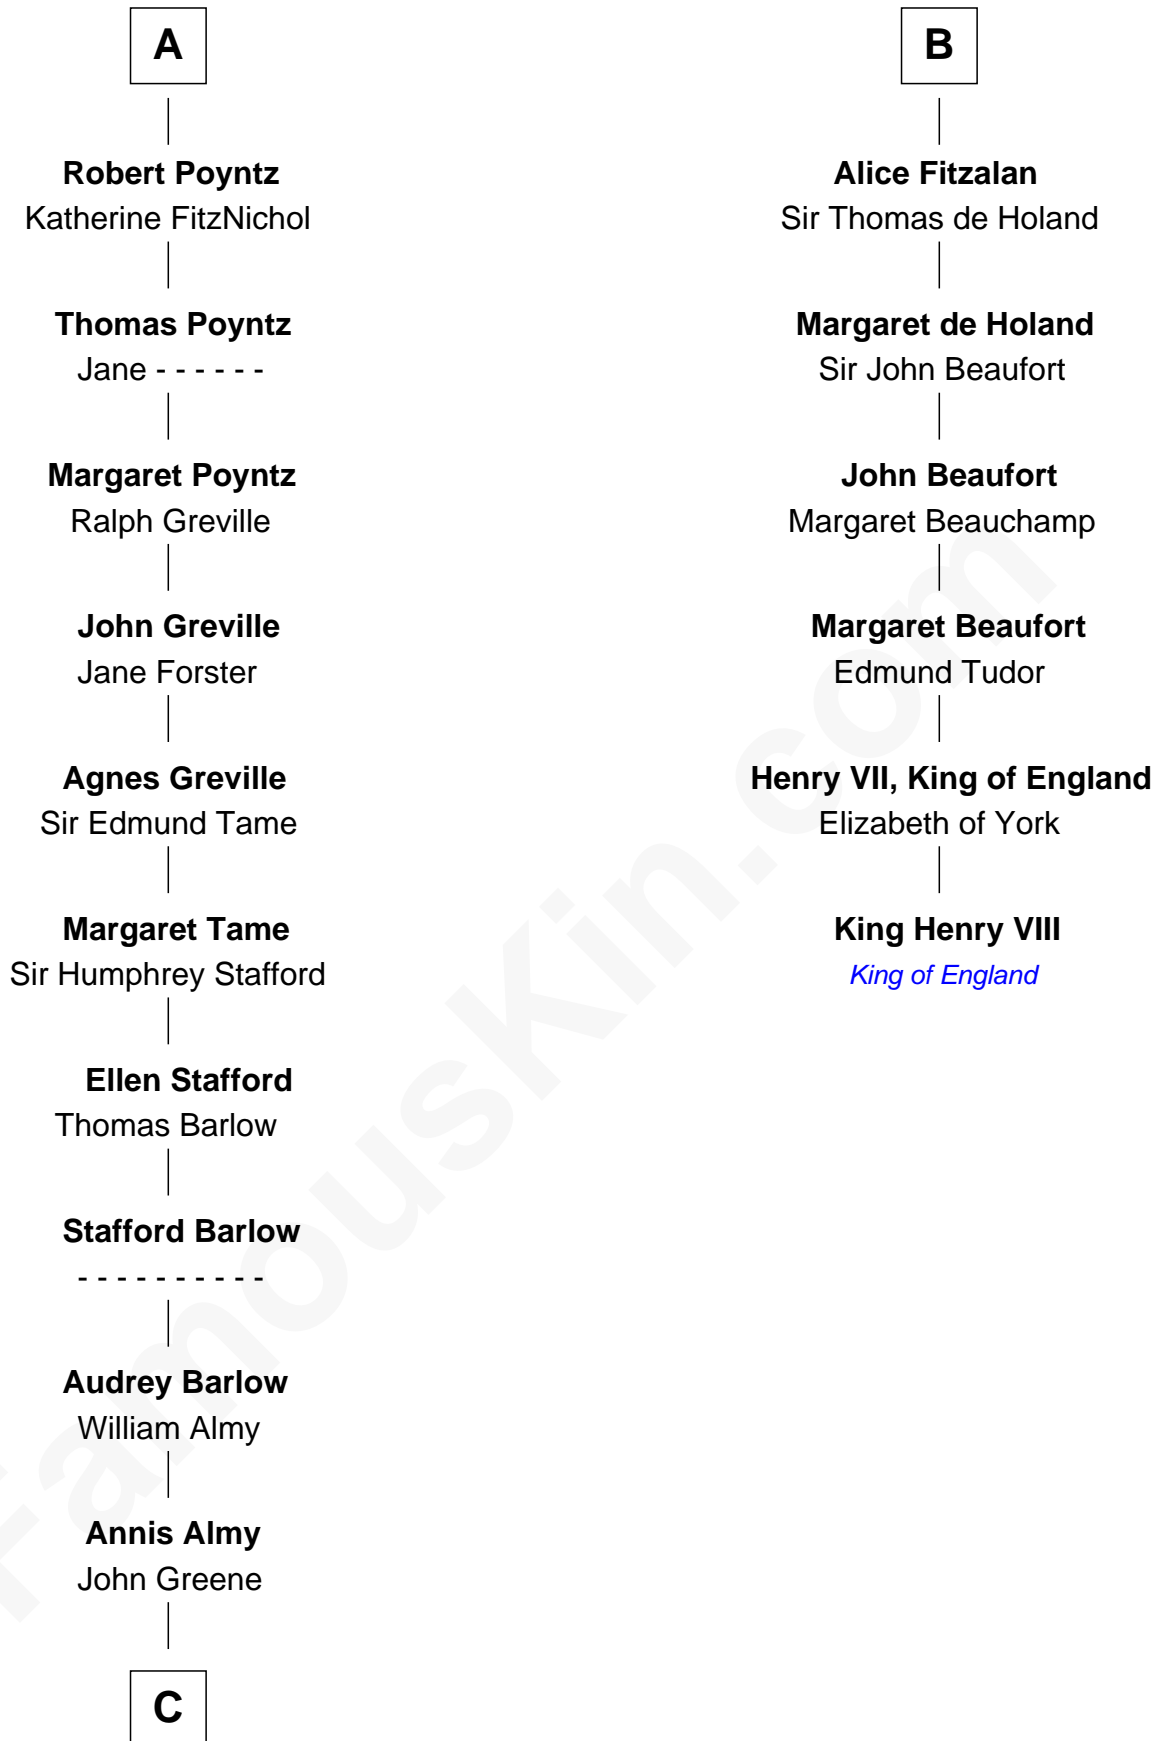

FamousKin.com

Relationship Chart of

William Greene

2nd Governor of Rhode Island

12th cousin 7 times removed of

King Henry VIII

King of England

C

—
Samuel Greene

Mary Gorton

—
William Greene

Catharine Greene

—
William Greene

2nd Governor of Rhode Island

FamousKin.com