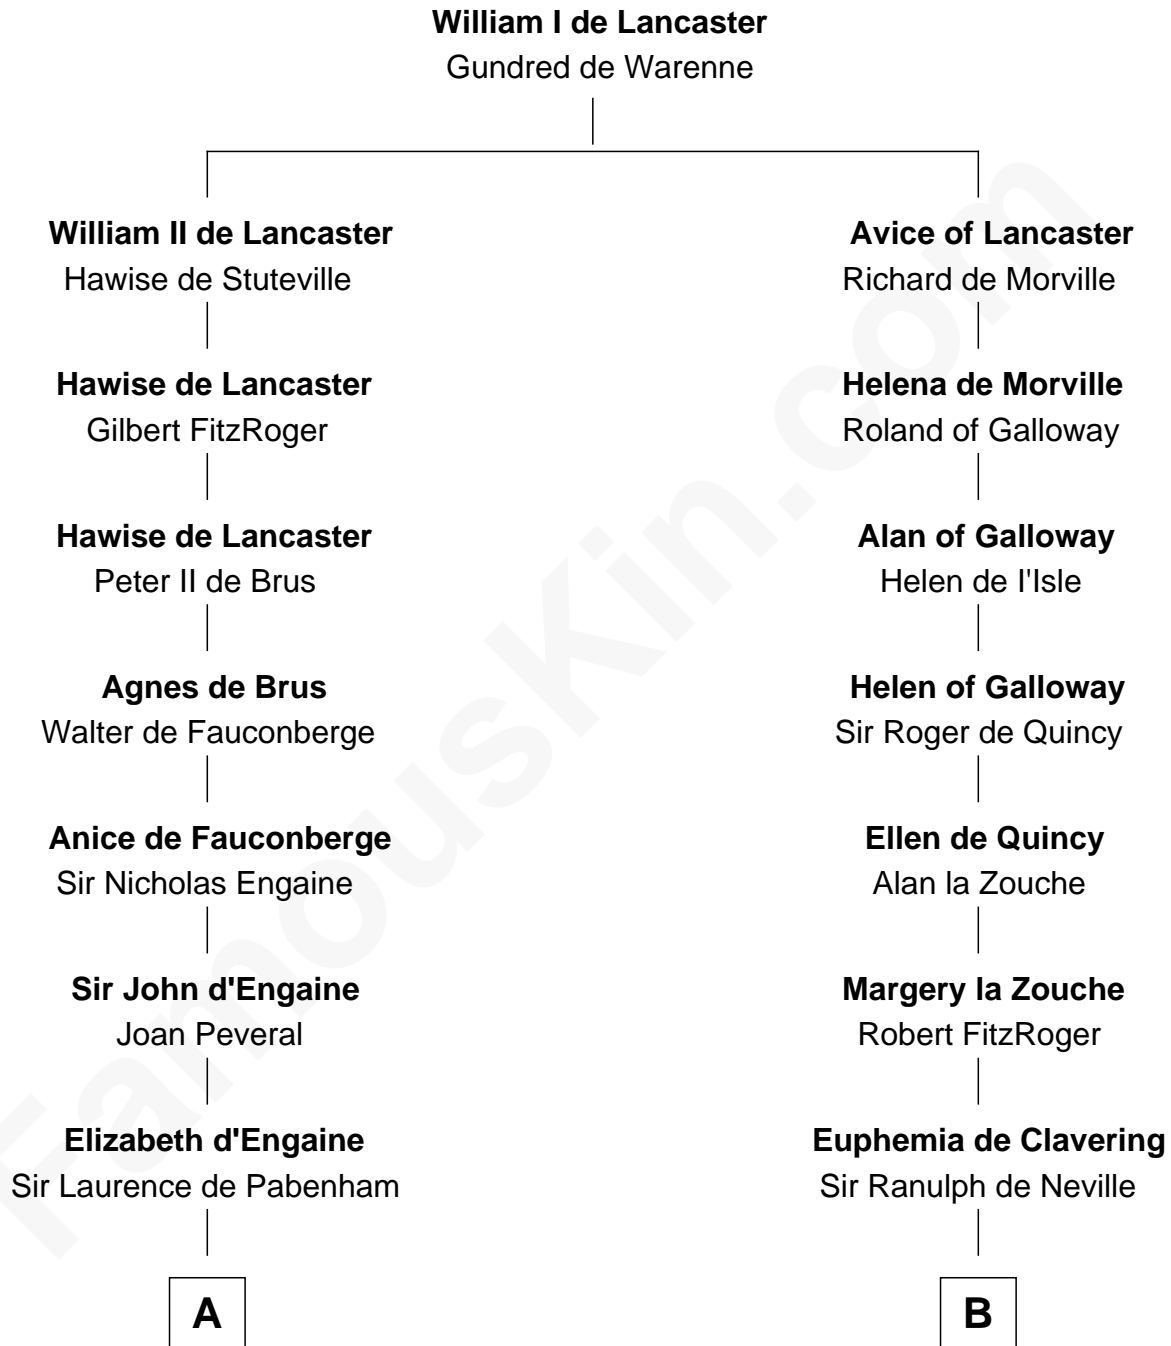

FamousKin.com

Relationship Chart of

William Greene

2nd Governor of Rhode Island

13th cousin 5 times removed of

King Henry VIII

King of England

C

—
William Greene
Catharine Greene

—
William Greene
2nd Governor of Rhode Island

FamousKin.com