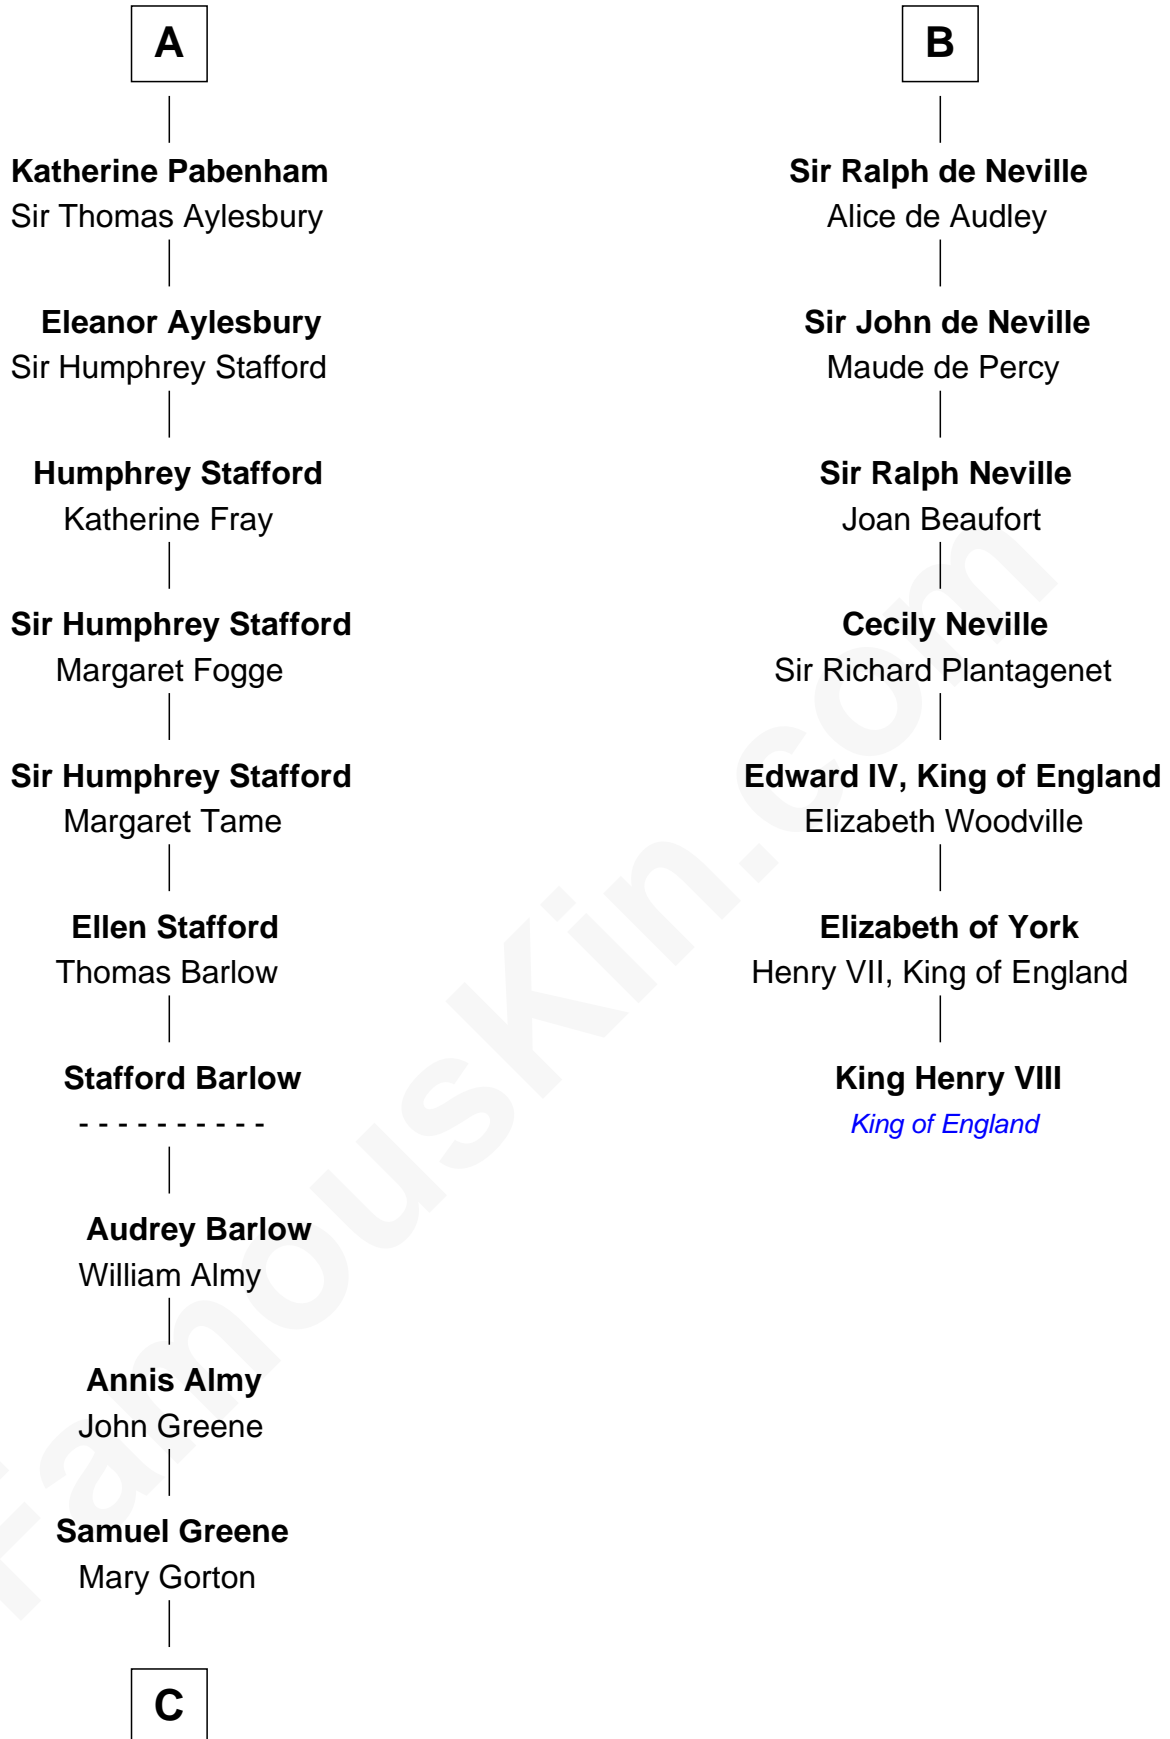

FamousKin.com

Relationship Chart of

William Greene

2nd Governor of Rhode Island

13th cousin 5 times removed of

King Henry VIII

King of England

C

—
William Greene
Catharine Greene

—
William Greene
2nd Governor of Rhode Island

FamousKin.com