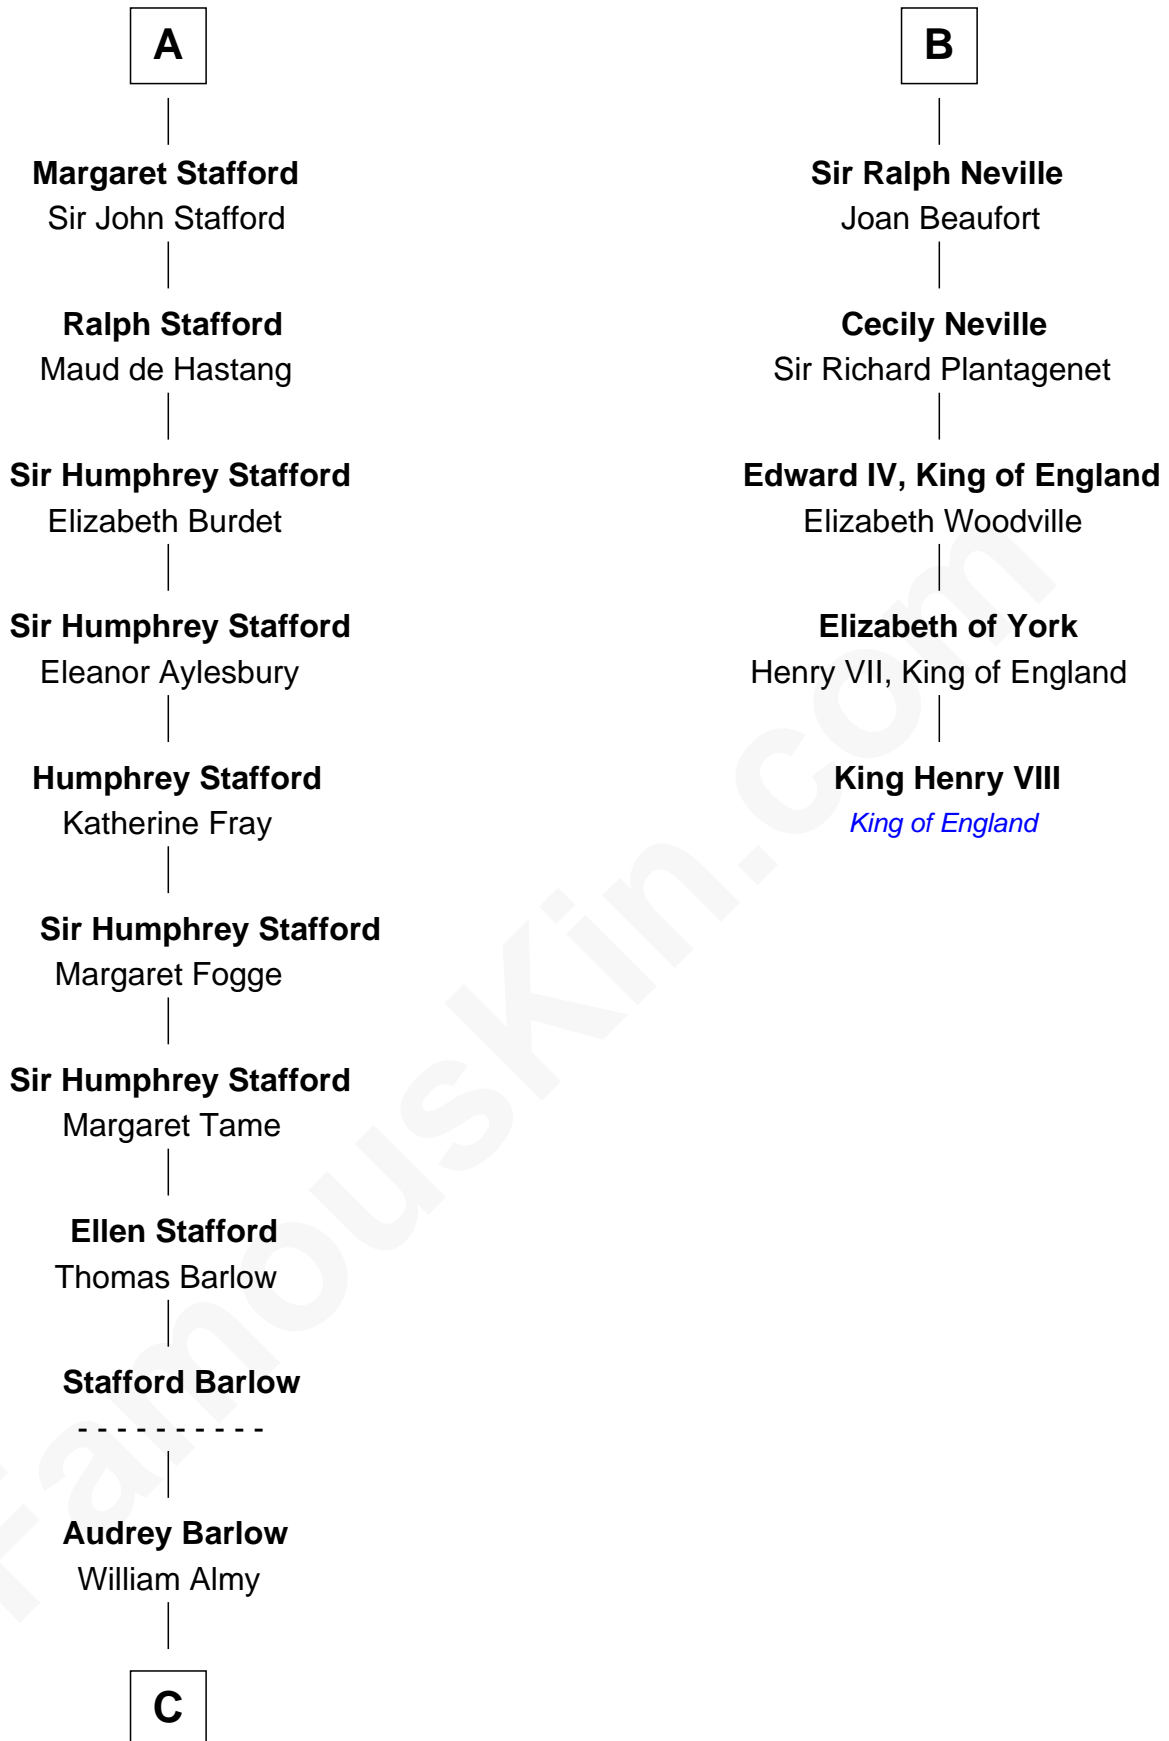

FamousKin.com Relationship Chart of William Greene

2nd Governor of Rhode Island

11th cousin 9 times removed of

King Henry VIII
King of England

John FitzGilbert
Sybilla of Salisbury

C

—
Annis Almy
John Greene

—
Samuel Greene
Mary Gorton

—
William Greene
Catharine Greene

—
William Greene
2nd Governor of Rhode Island