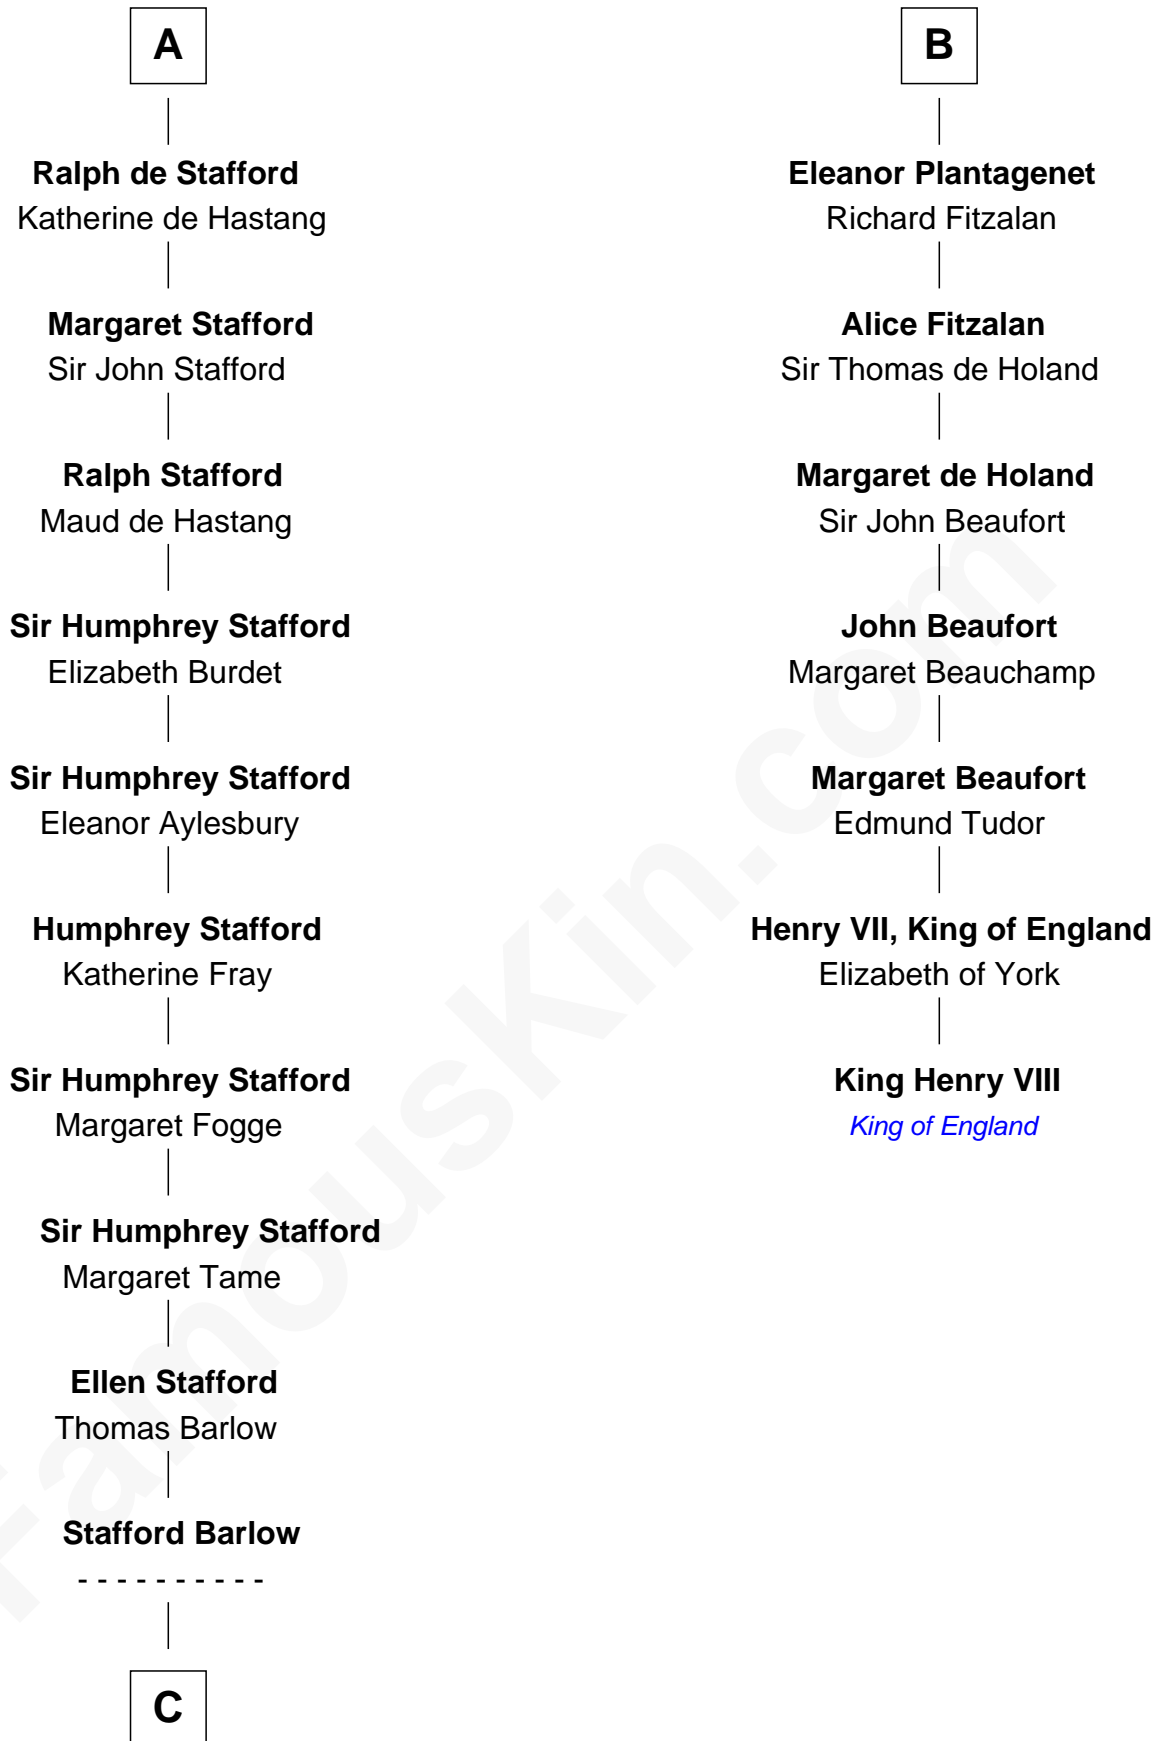

## Relationship Chart of

### William Greene

*2nd Governor of Rhode Island*

13th cousin 8 times removed of

**King Henry VIII**  
*King of England*

**C**

—  
**Audrey Barlow**

William Almy

—  
**Annis Almy**