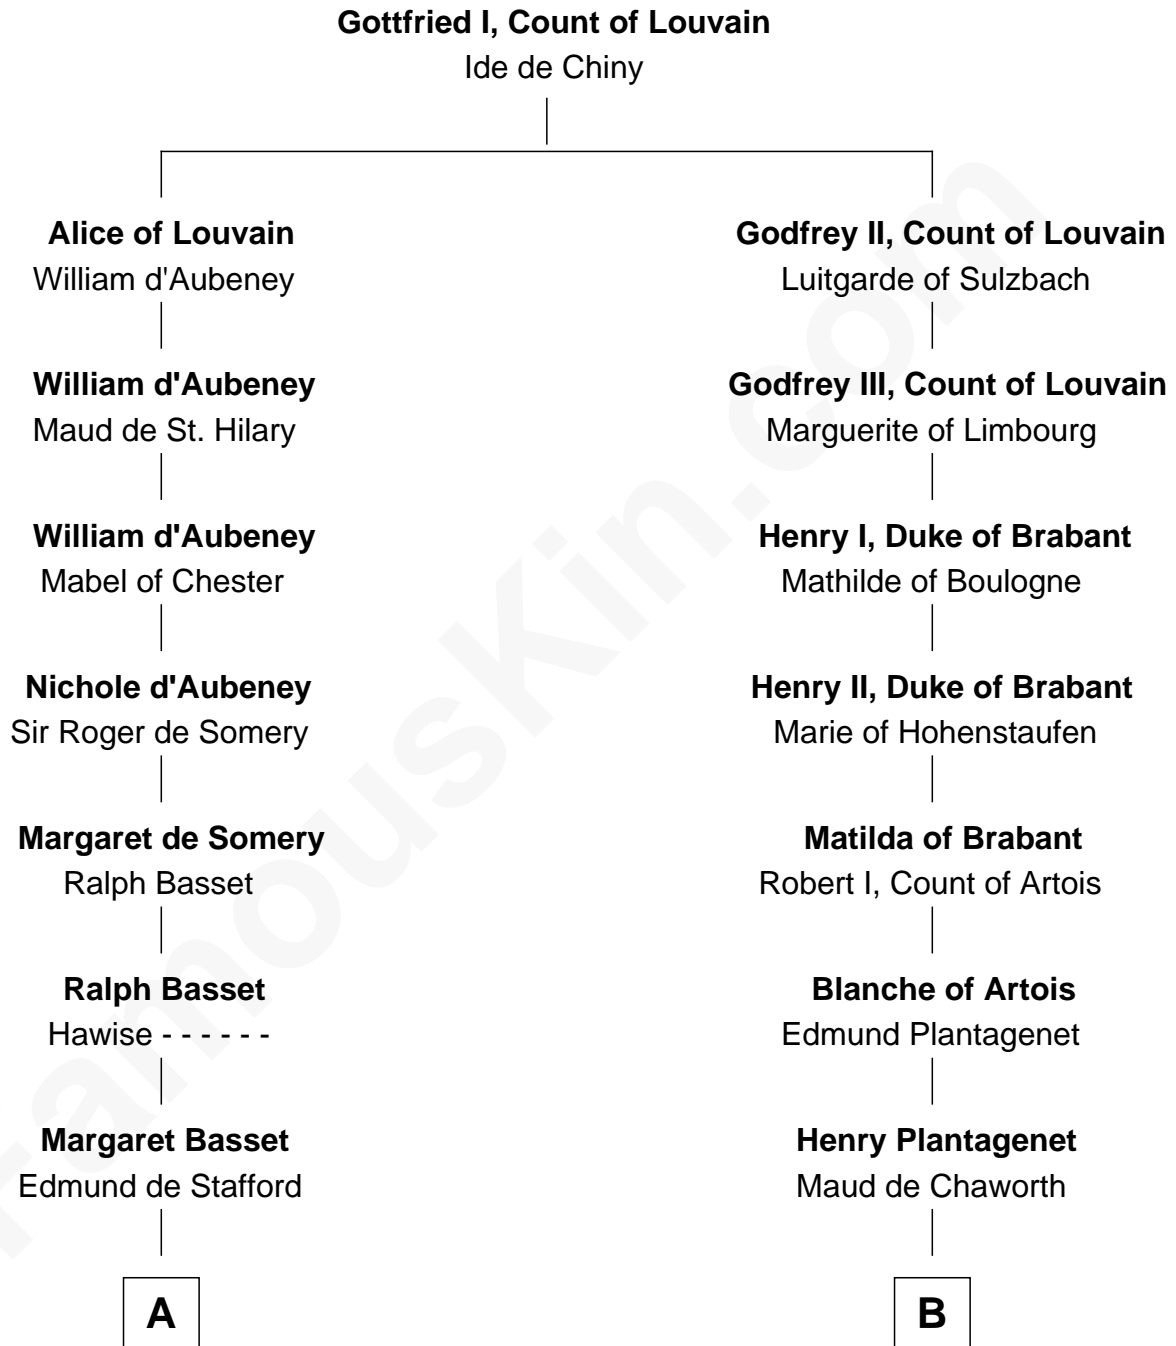

# FamousKin.com

## Relationship Chart of

### William Greene

*2nd Governor of Rhode Island*

13th cousin 8 times removed of

**King Henry VIII**  
*King of England*

**C**

—  
**Audrey Barlow**

William Almy

—  
**Annis Almy**