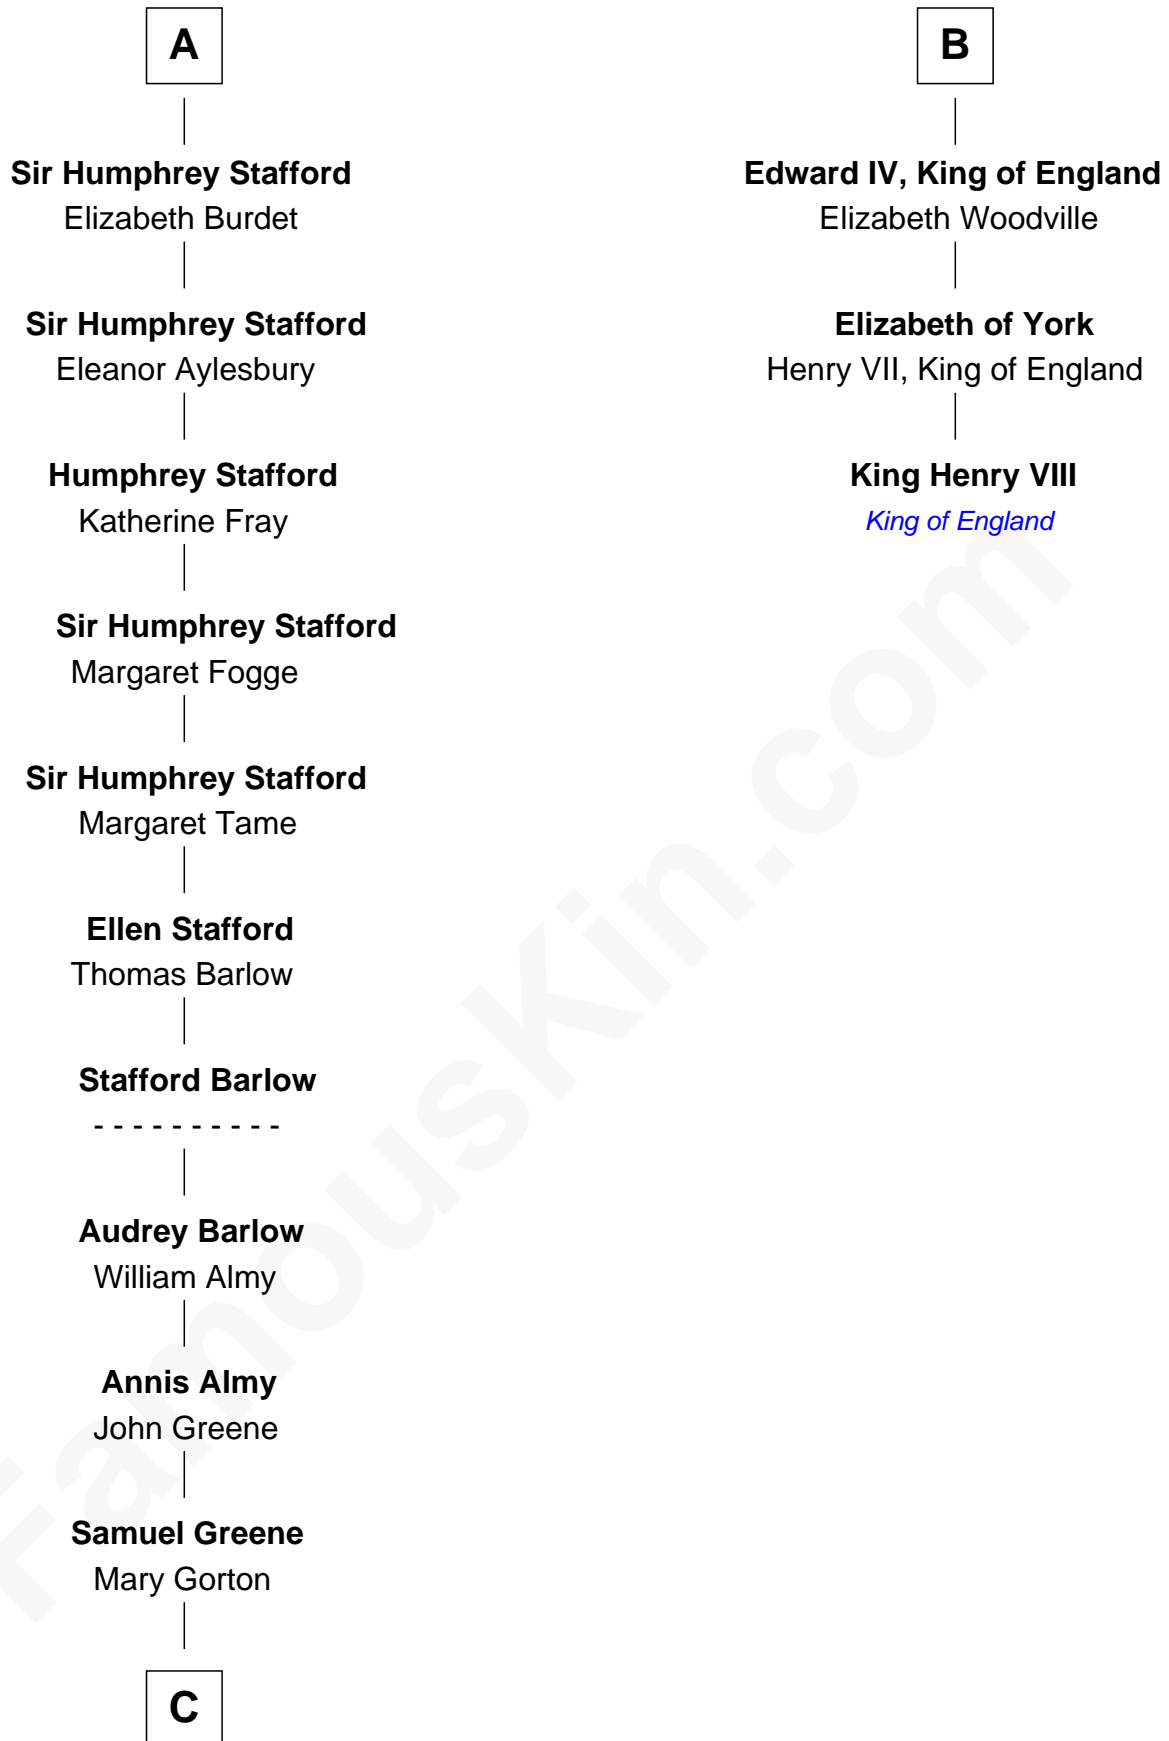

FamousKin.com

Relationship Chart of

William Greene

2nd Governor of Rhode Island

9th cousin 9 times removed of

King Henry VIII
King of England

C

—
William Greene
Catharine Greene

—
William Greene
2nd Governor of Rhode Island

FamousKin.com