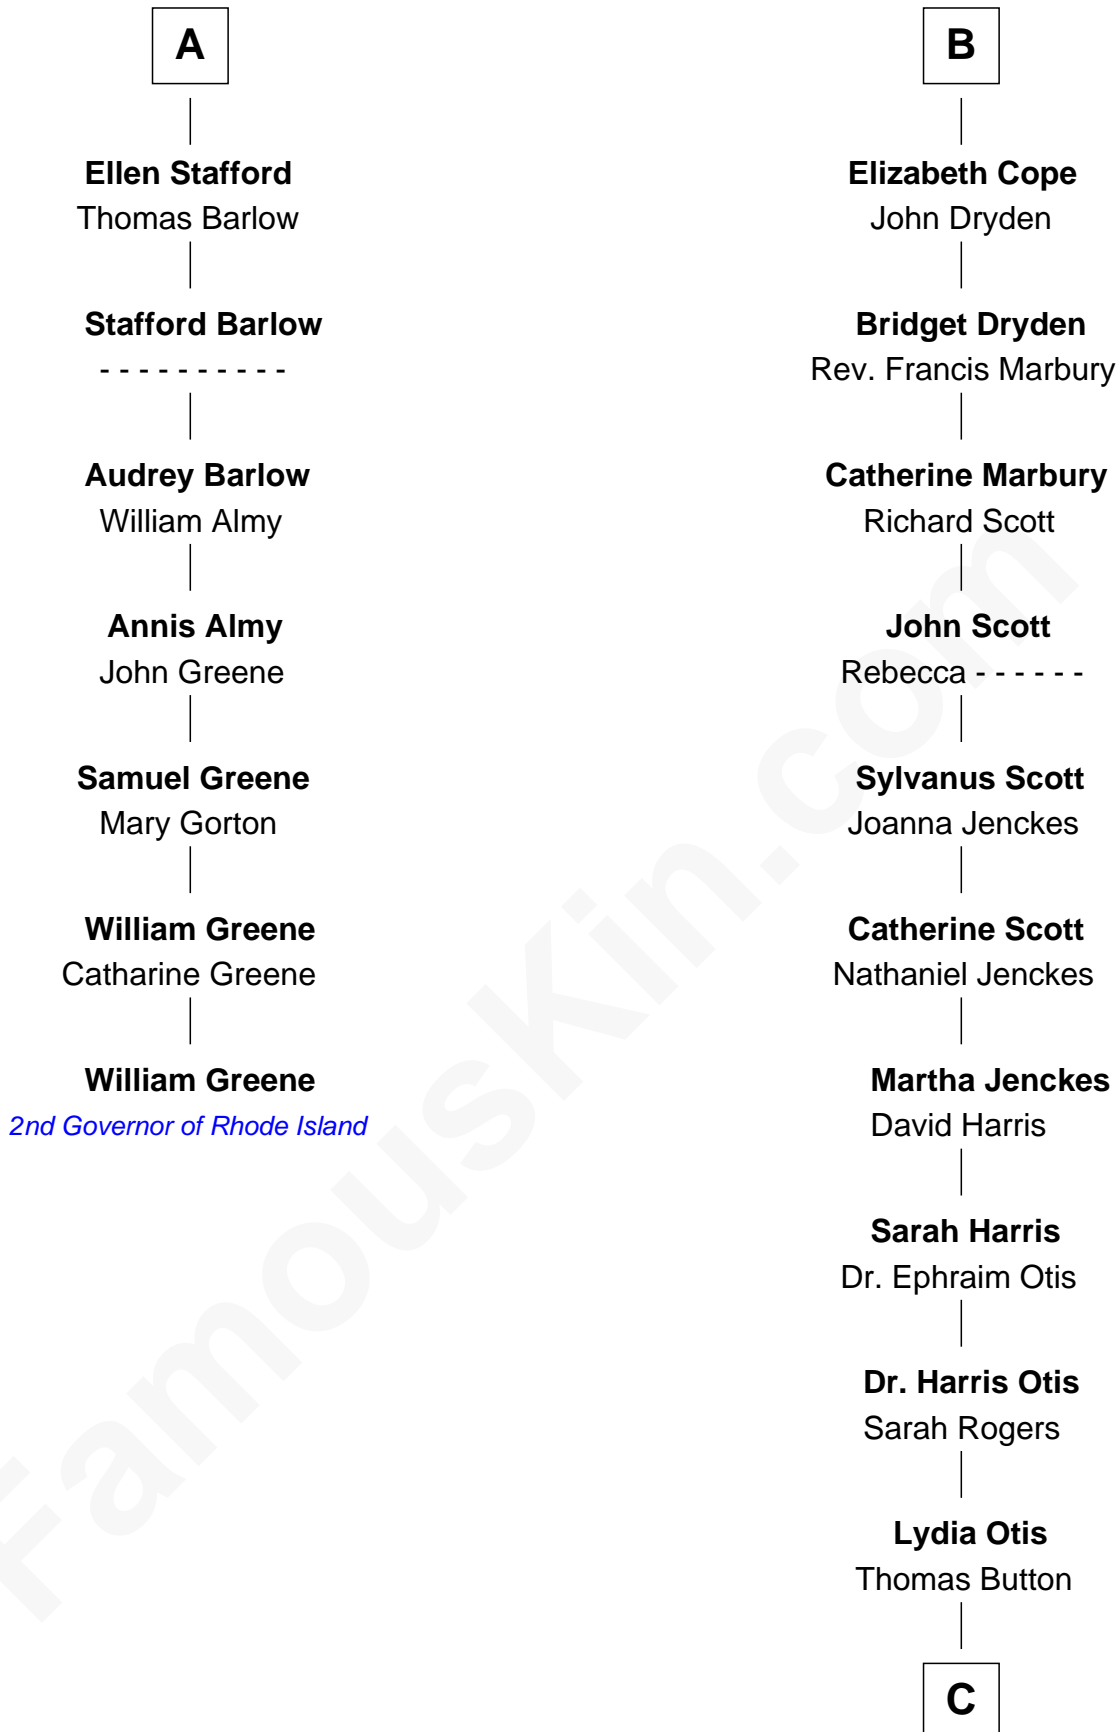

FamousKin.com

Relationship Chart of

William Greene

2nd Governor of Rhode Island

13th cousin 6 times removed of

Willis Carrier

Inventor of Air Conditioning

C