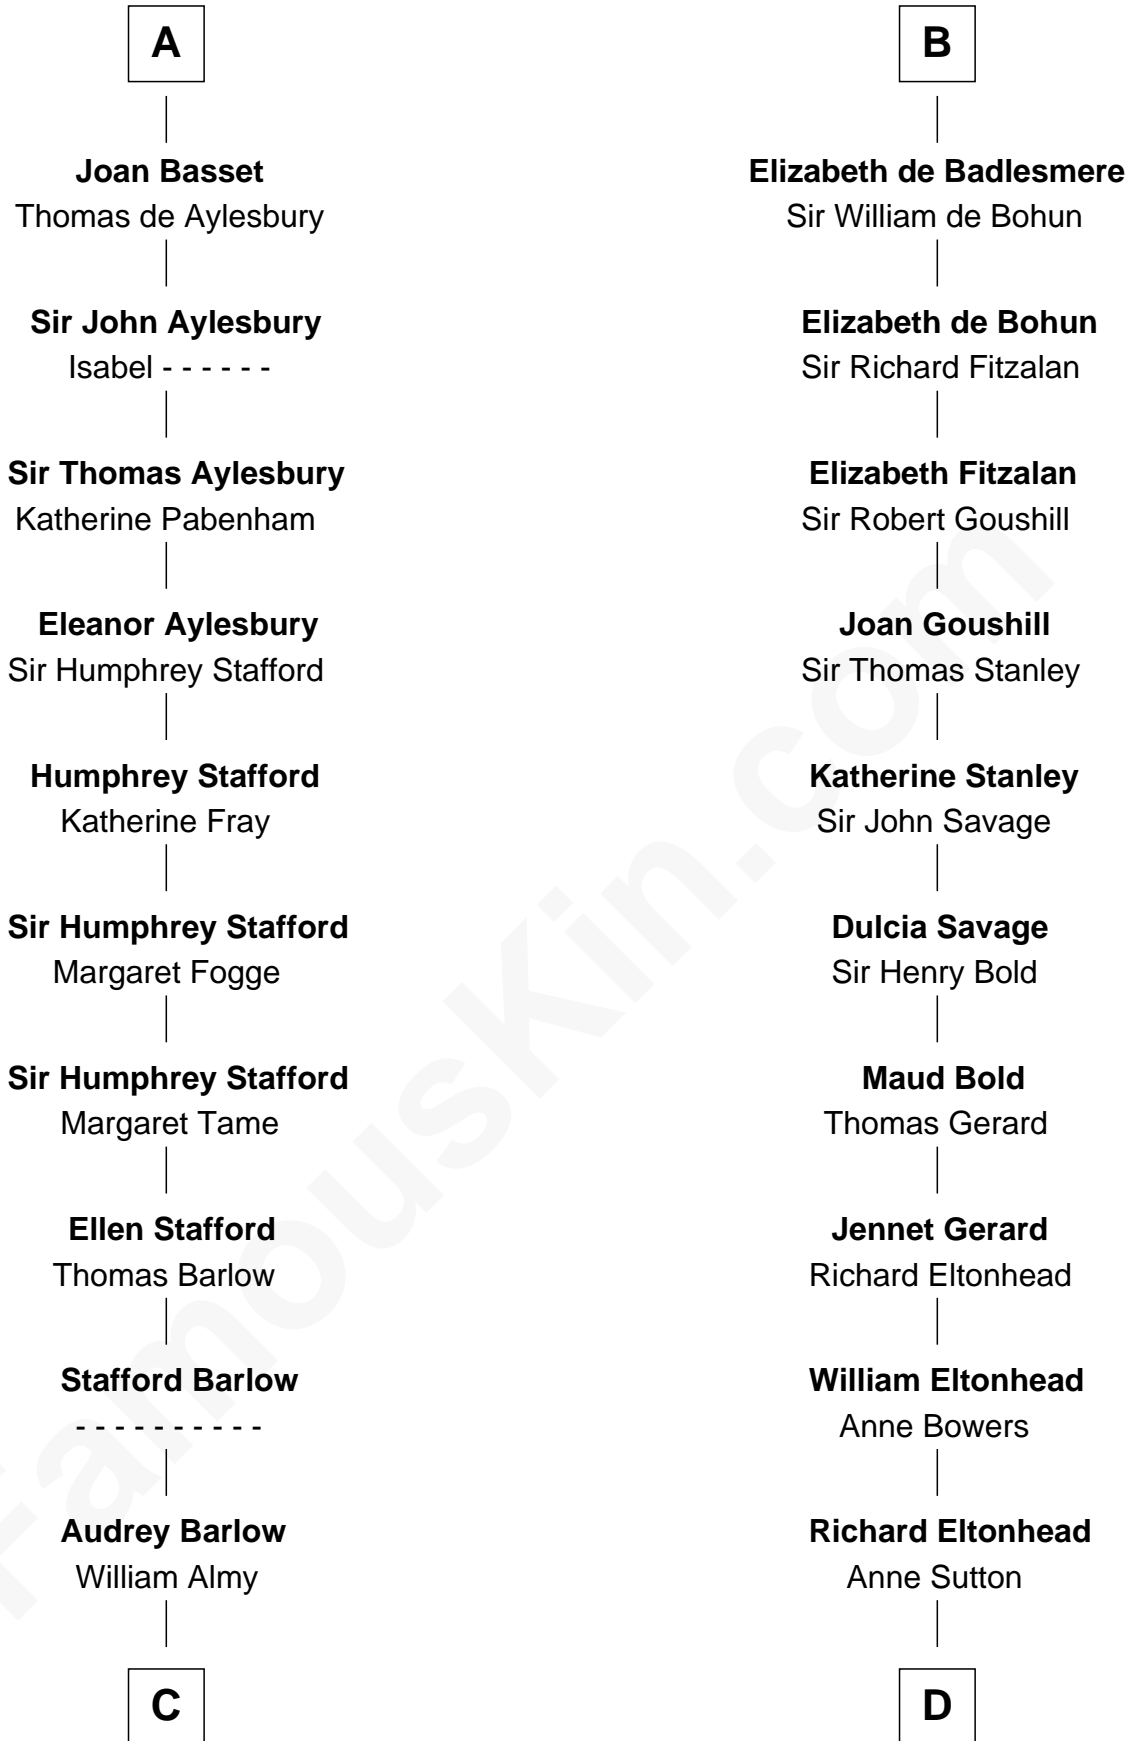

FamousKin.com Relationship Chart of

William Greene

2nd Governor of Rhode Island

20th cousin of

Francis Lightfoot Lee

Signer of the Declaration of Independence

Saher I de Quincy

Maud de St. Liz

C

Annis Almy
John Greene

Samuel Greene
Mary Gorton

William Greene
Catharine Greene

William Greene
2nd Governor of Rhode Island

D

Alice Eltonhead
Henry Corbin

Laetitia Corbin
Richard Lee

Gov. Thomas Lee
Hannah Ludwell

Francis Lightfoot Lee
Signer of Declaration of Independence