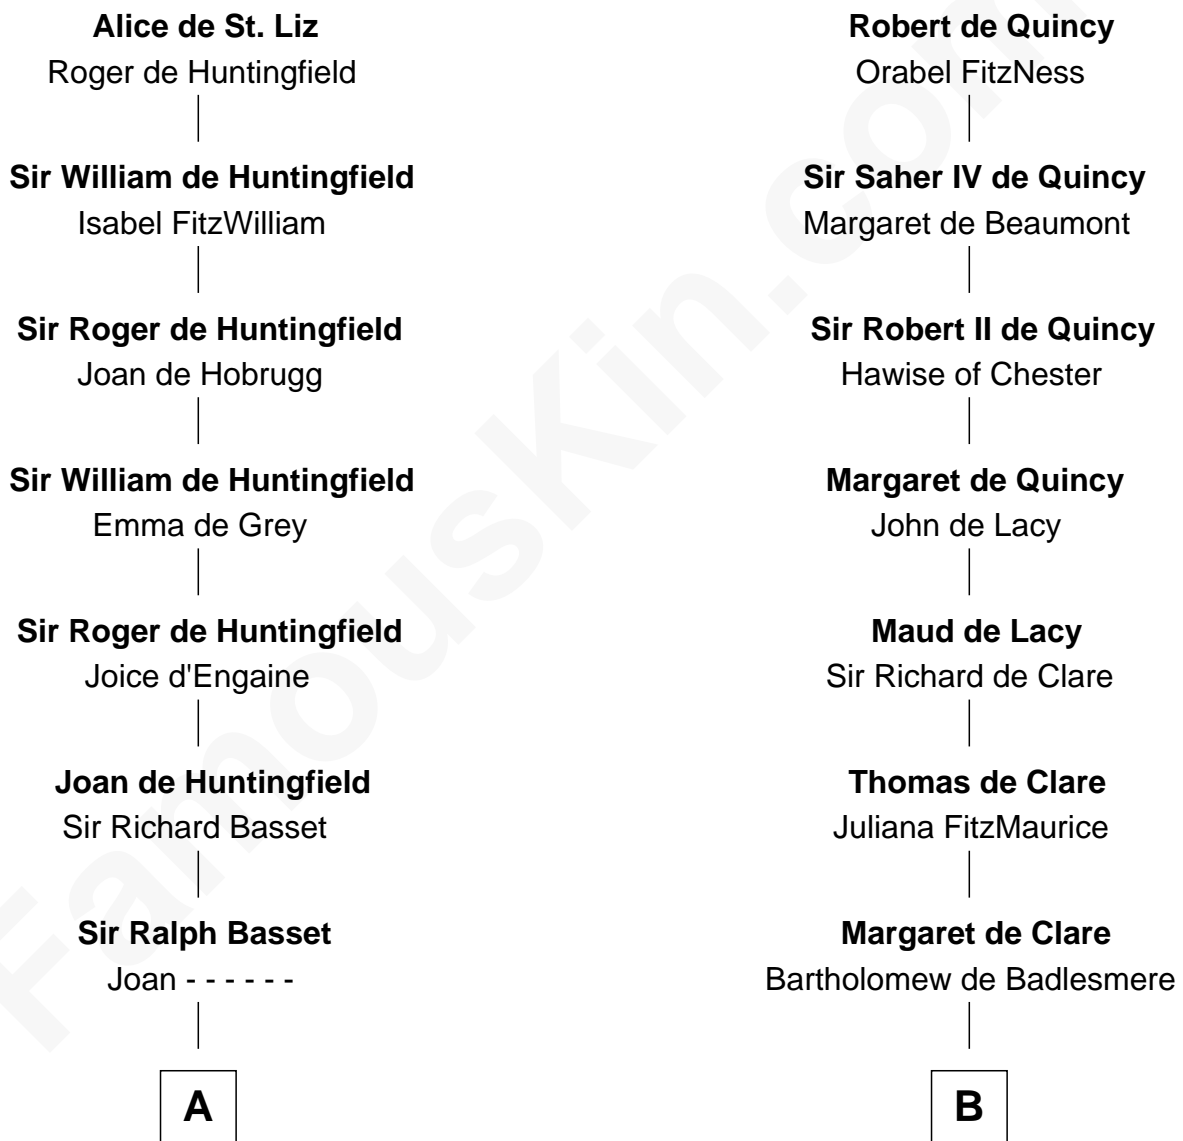

FamousKin.com Relationship Chart of

William Greene

2nd Governor of Rhode Island

20th cousin of

Francis Lightfoot Lee

Signer of the Declaration of Independence

Saher I de Quincy

Maud de St. Liz

C

Annis Almy
John Greene

Samuel Greene
Mary Gorton

William Greene
Catharine Greene

William Greene
2nd Governor of Rhode Island

D

Alice Eltonhead
Henry Corbin

Laetitia Corbin
Richard Lee

Gov. Thomas Lee
Hannah Ludwell

Francis Lightfoot Lee
Signer of Declaration of Independence