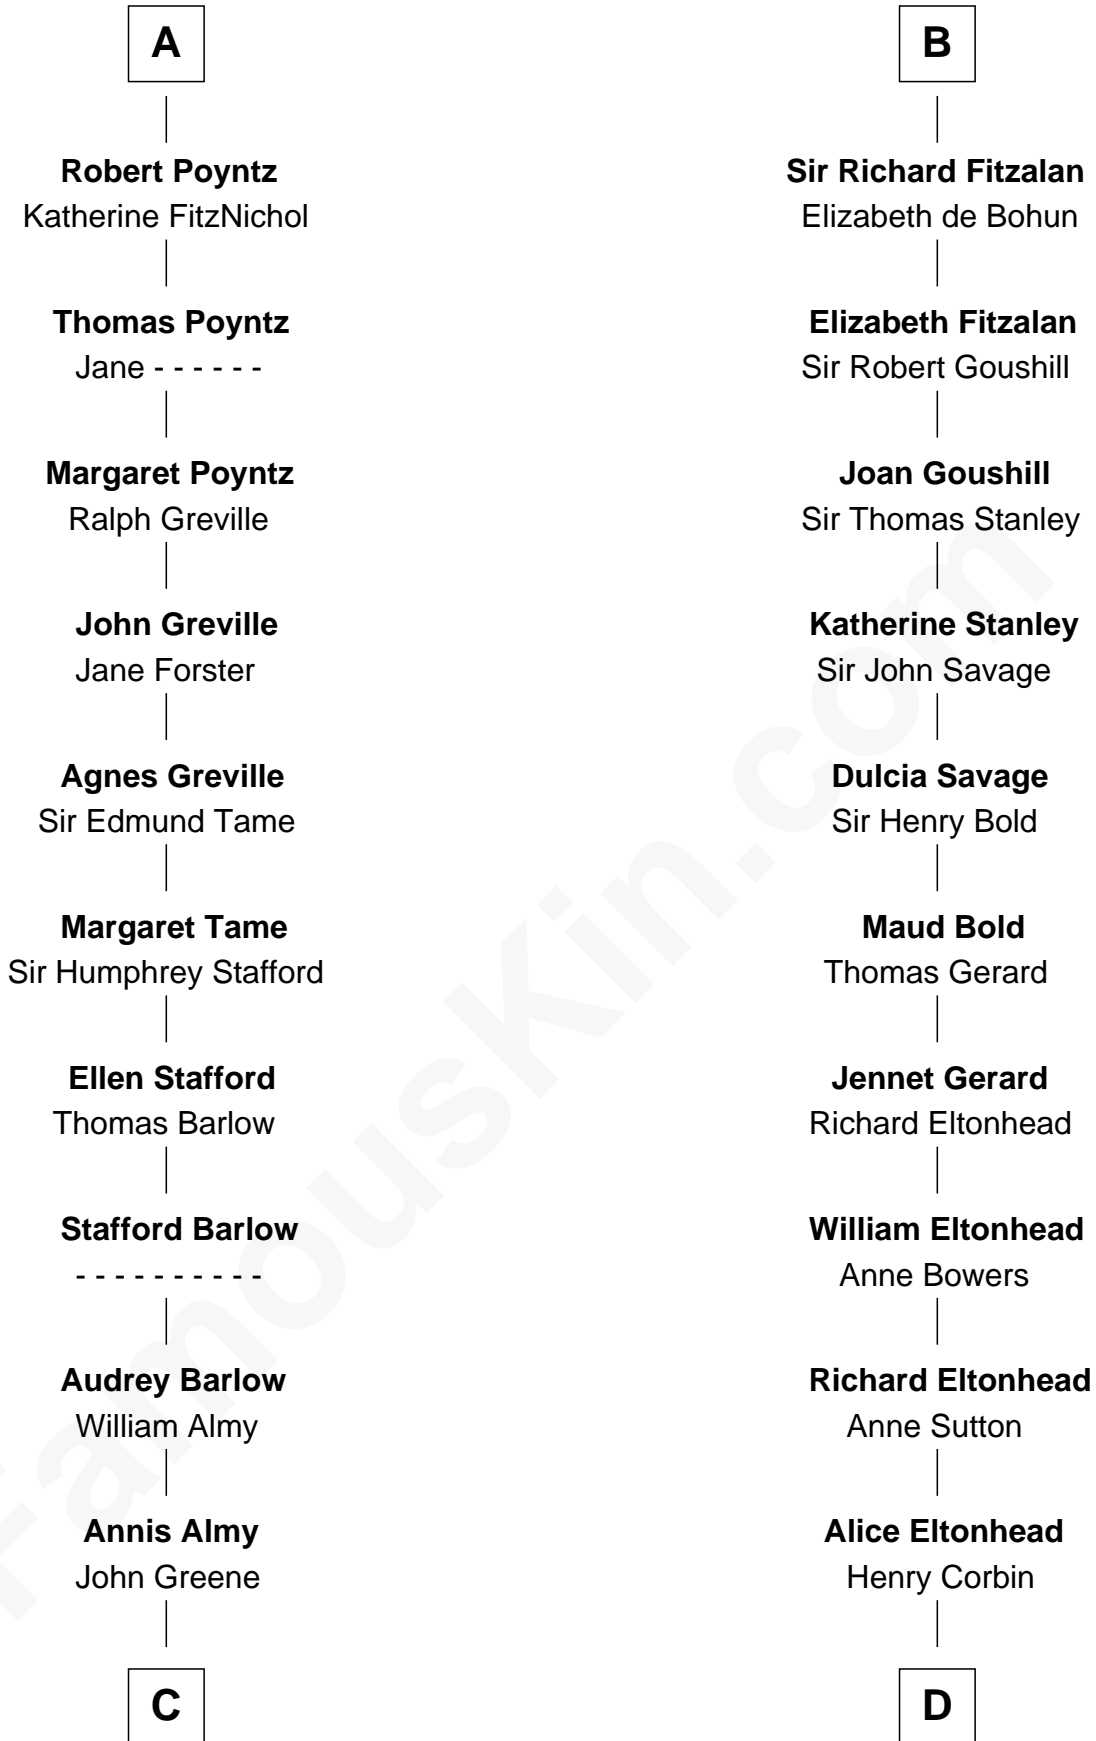

FamousKin.com

Relationship Chart of

William Greene

2nd Governor of Rhode Island

19th cousin of

Francis Lightfoot Lee

Signer of the Declaration of Independence

C

Samuel Greene

Mary Gorton

William Greene

Catharine Greene

William Greene

2nd Governor of Rhode Island

D

Laetitia Corbin