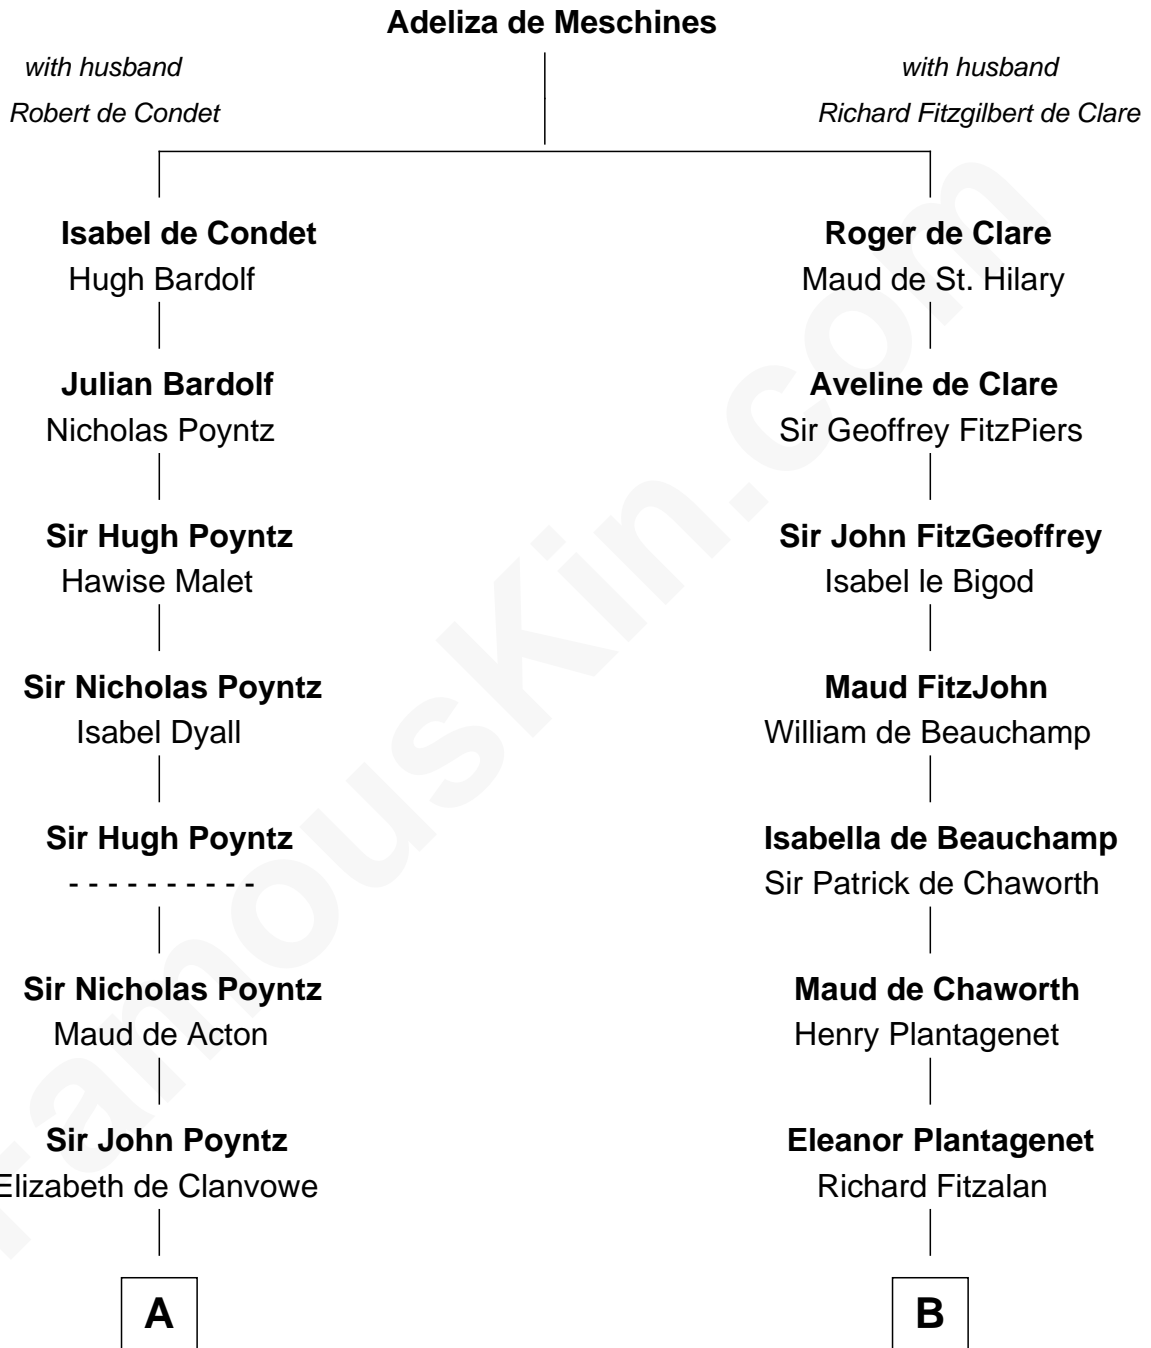

FamousKin.com

Relationship Chart of

William Greene

2nd Governor of Rhode Island

19th cousin of

Francis Lightfoot Lee

Signer of the Declaration of Independence

C

Samuel Greene

Mary Gorton

William Greene

Catharine Greene

William Greene

2nd Governor of Rhode Island

D

Laetitia Corbin