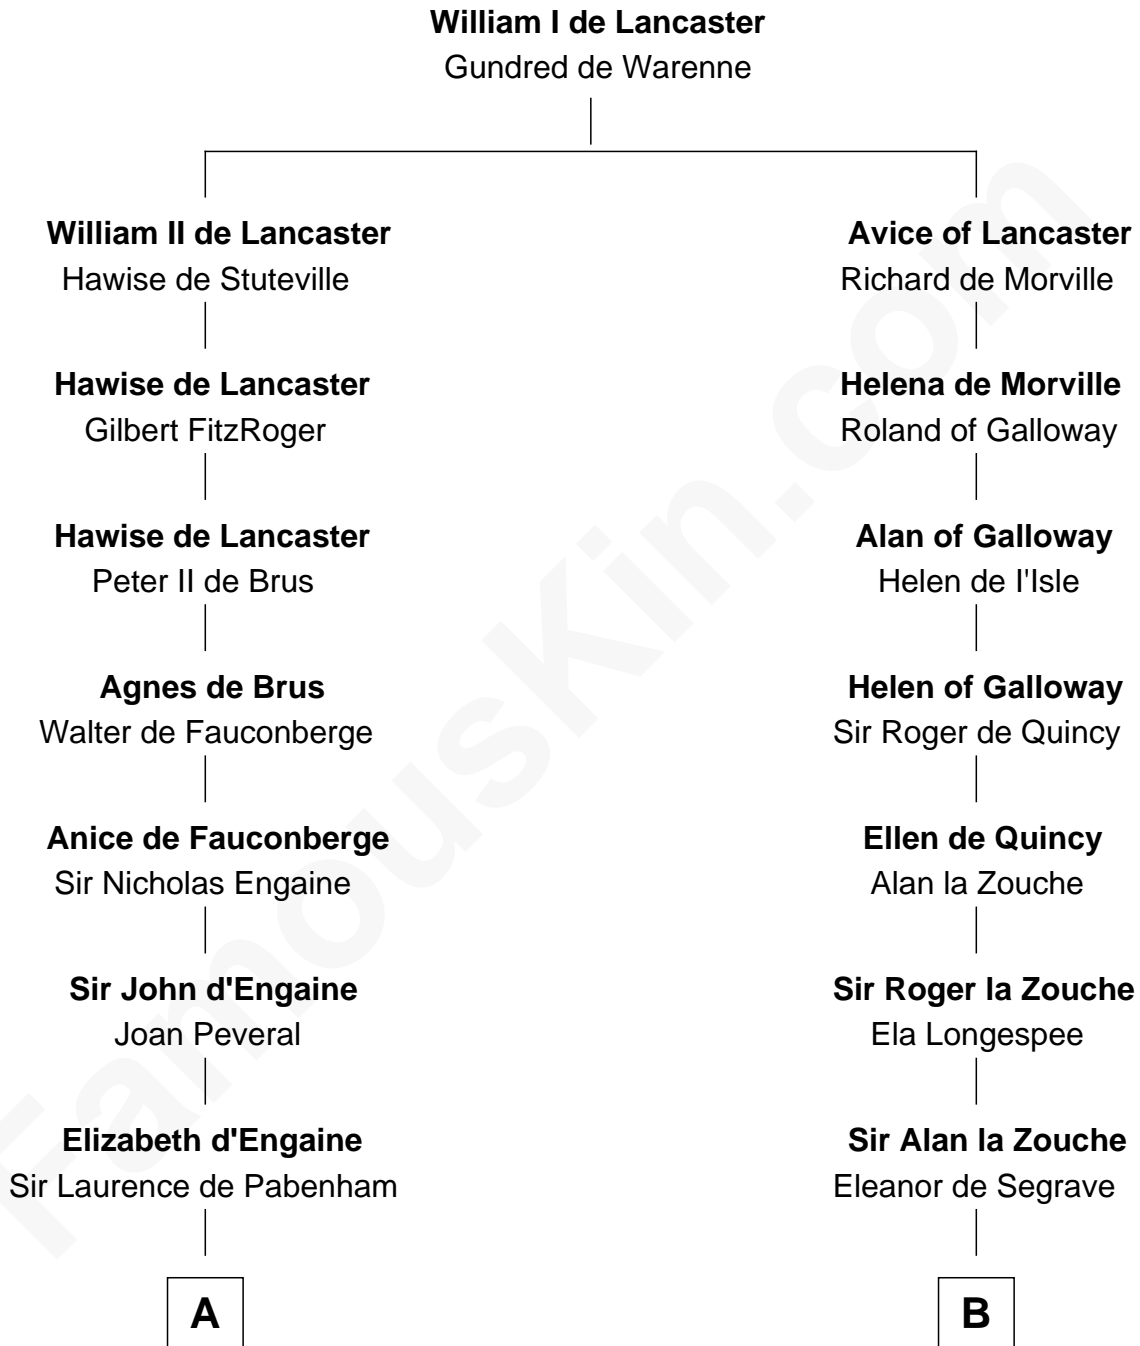

FamousKin.com

Relationship Chart of

William Greene

2nd Governor of Rhode Island

18th cousin 3 times removed of

Francis Lightfoot Lee

Signer of the Declaration of Independence

C

William Greene
Catharine Greene

William Greene
2nd Governor of Rhode Island

D

Anne Sutton
Richard Eltonhead

Alice Eltonhead
Henry Corbin

Laetitia Corbin
Richard Lee

Gov. Thomas Lee
Hannah Ludwell

Francis Lightfoot Lee
Signer of Declaration of Independence