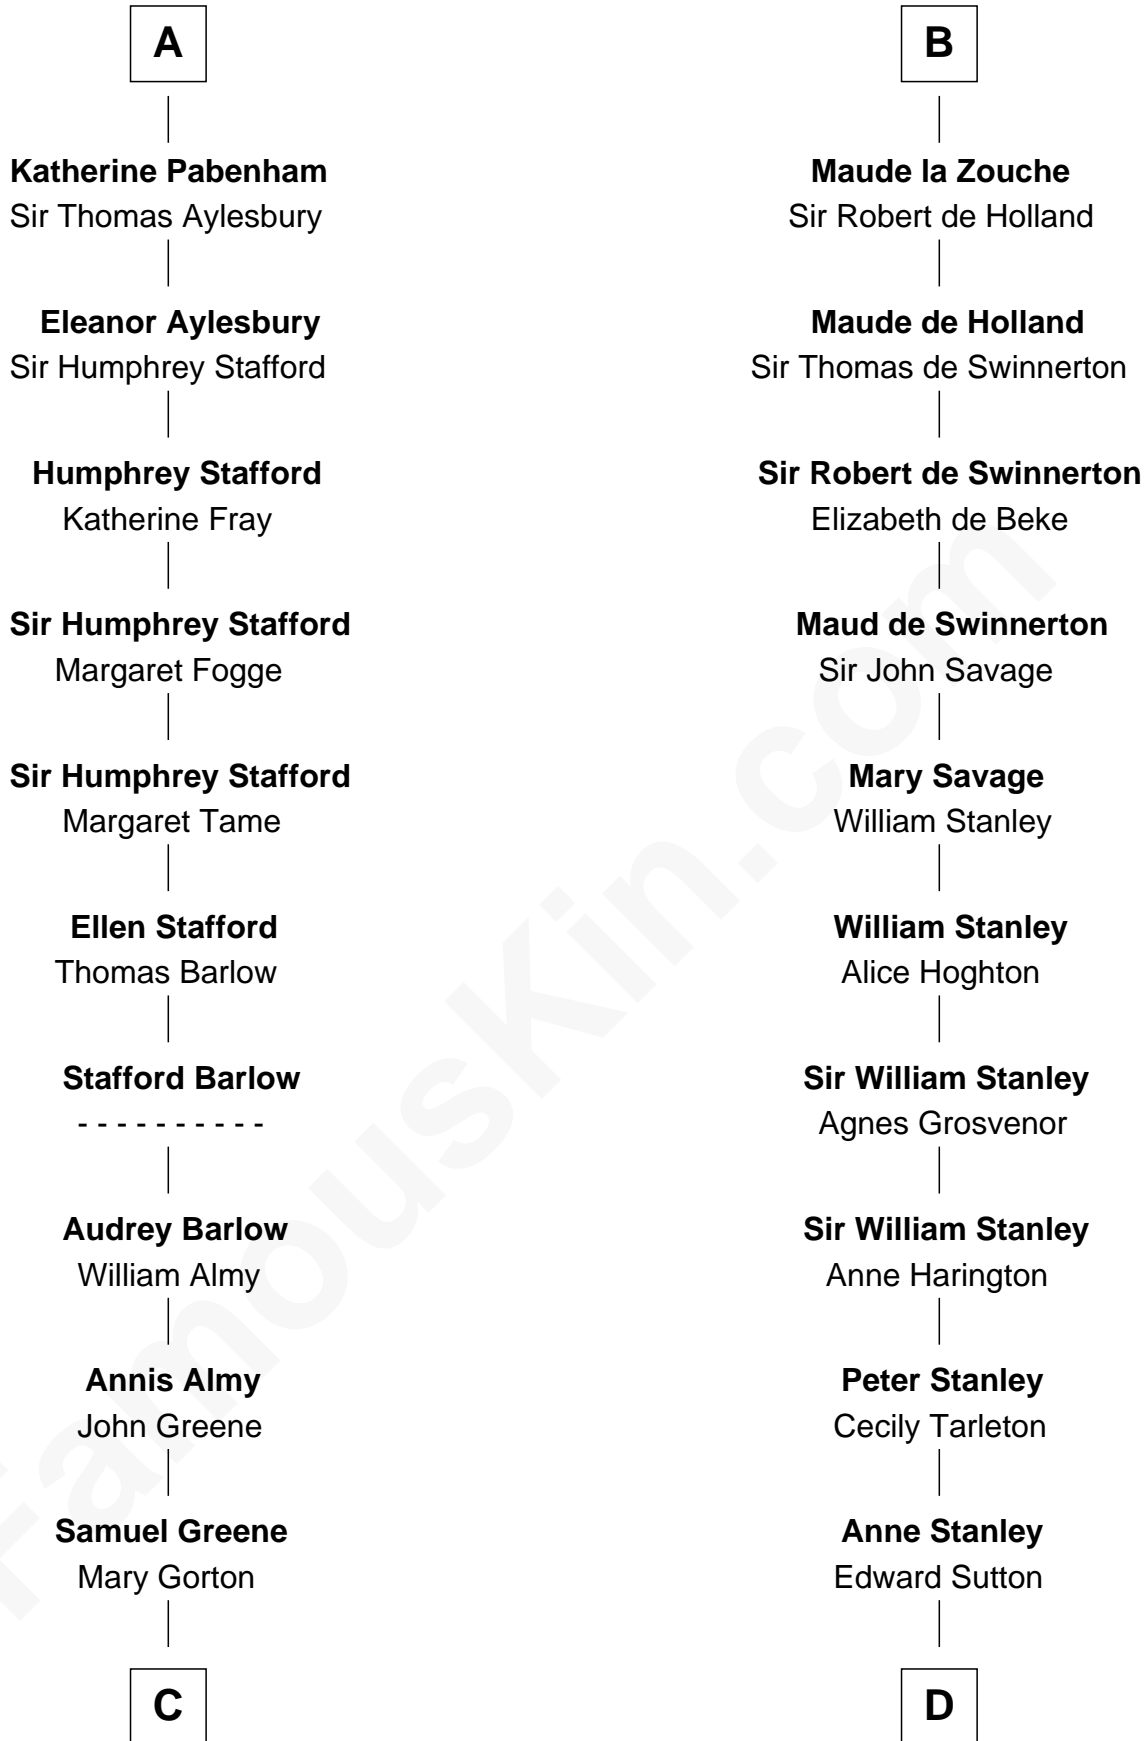

FamousKin.com

Relationship Chart of

William Greene

2nd Governor of Rhode Island

18th cousin 3 times removed of

Francis Lightfoot Lee

Signer of the Declaration of Independence

C

William Greene
Catharine Greene

William Greene
2nd Governor of Rhode Island

D

Anne Sutton
Richard Eltonhead

Alice Eltonhead
Henry Corbin

Laetitia Corbin
Richard Lee

Gov. Thomas Lee
Hannah Ludwell

Francis Lightfoot Lee
Signer of Declaration of Independence