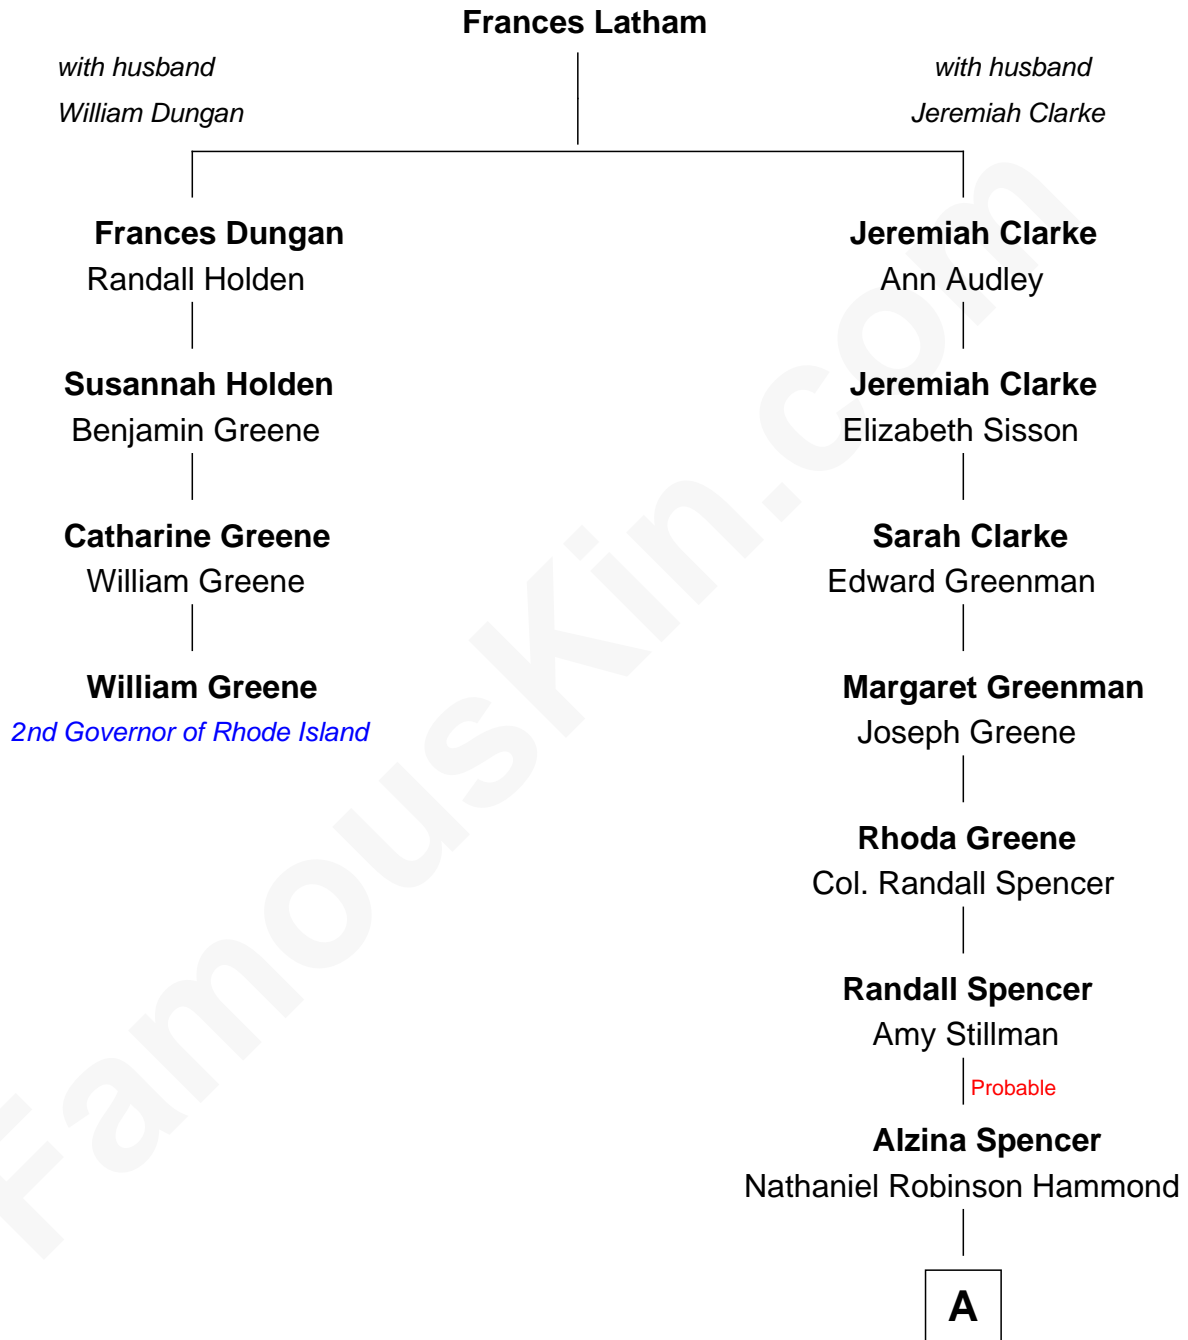

FamousKin.com Relationship Chart of **William Greene**

2nd Governor of Rhode Island

3rd cousin 9 times removed of

Amy Adams
Movie Actress

A

Milton Datus Hammond

Emeline Tibbitts

Levi Parley Hammond

Annie Elizabeth Baer

Grant Levi Hammond

Rita Otterbeck

Colleen Hammond

Joseph Hugh Hicken

Kathryn Hicken

Richard Kent Adams

Amy Adams