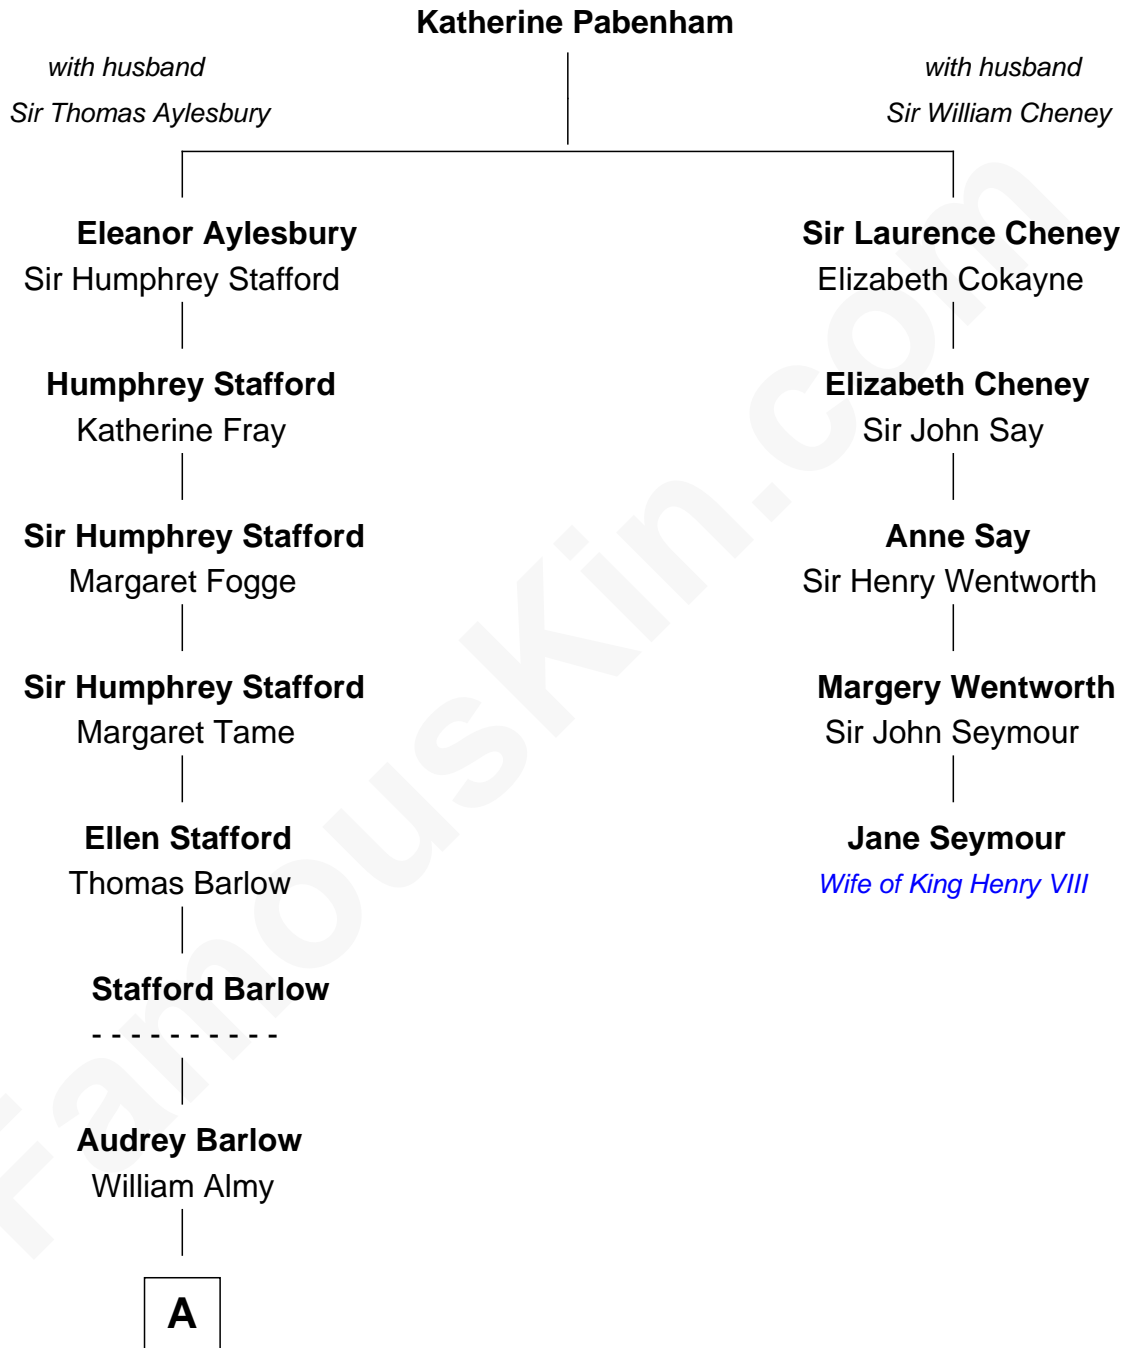

FamousKin.com

Relationship Chart of

William Greene

2nd Governor of Rhode Island

4th cousin 6 times removed of

Jane Seymour

3rd Wife of King Henry VIII

A

—
Annis Almy
John Greene

—
Samuel Greene
Mary Gorton

—
William Greene
Catharine Greene

—
William Greene
2nd Governor of Rhode Island