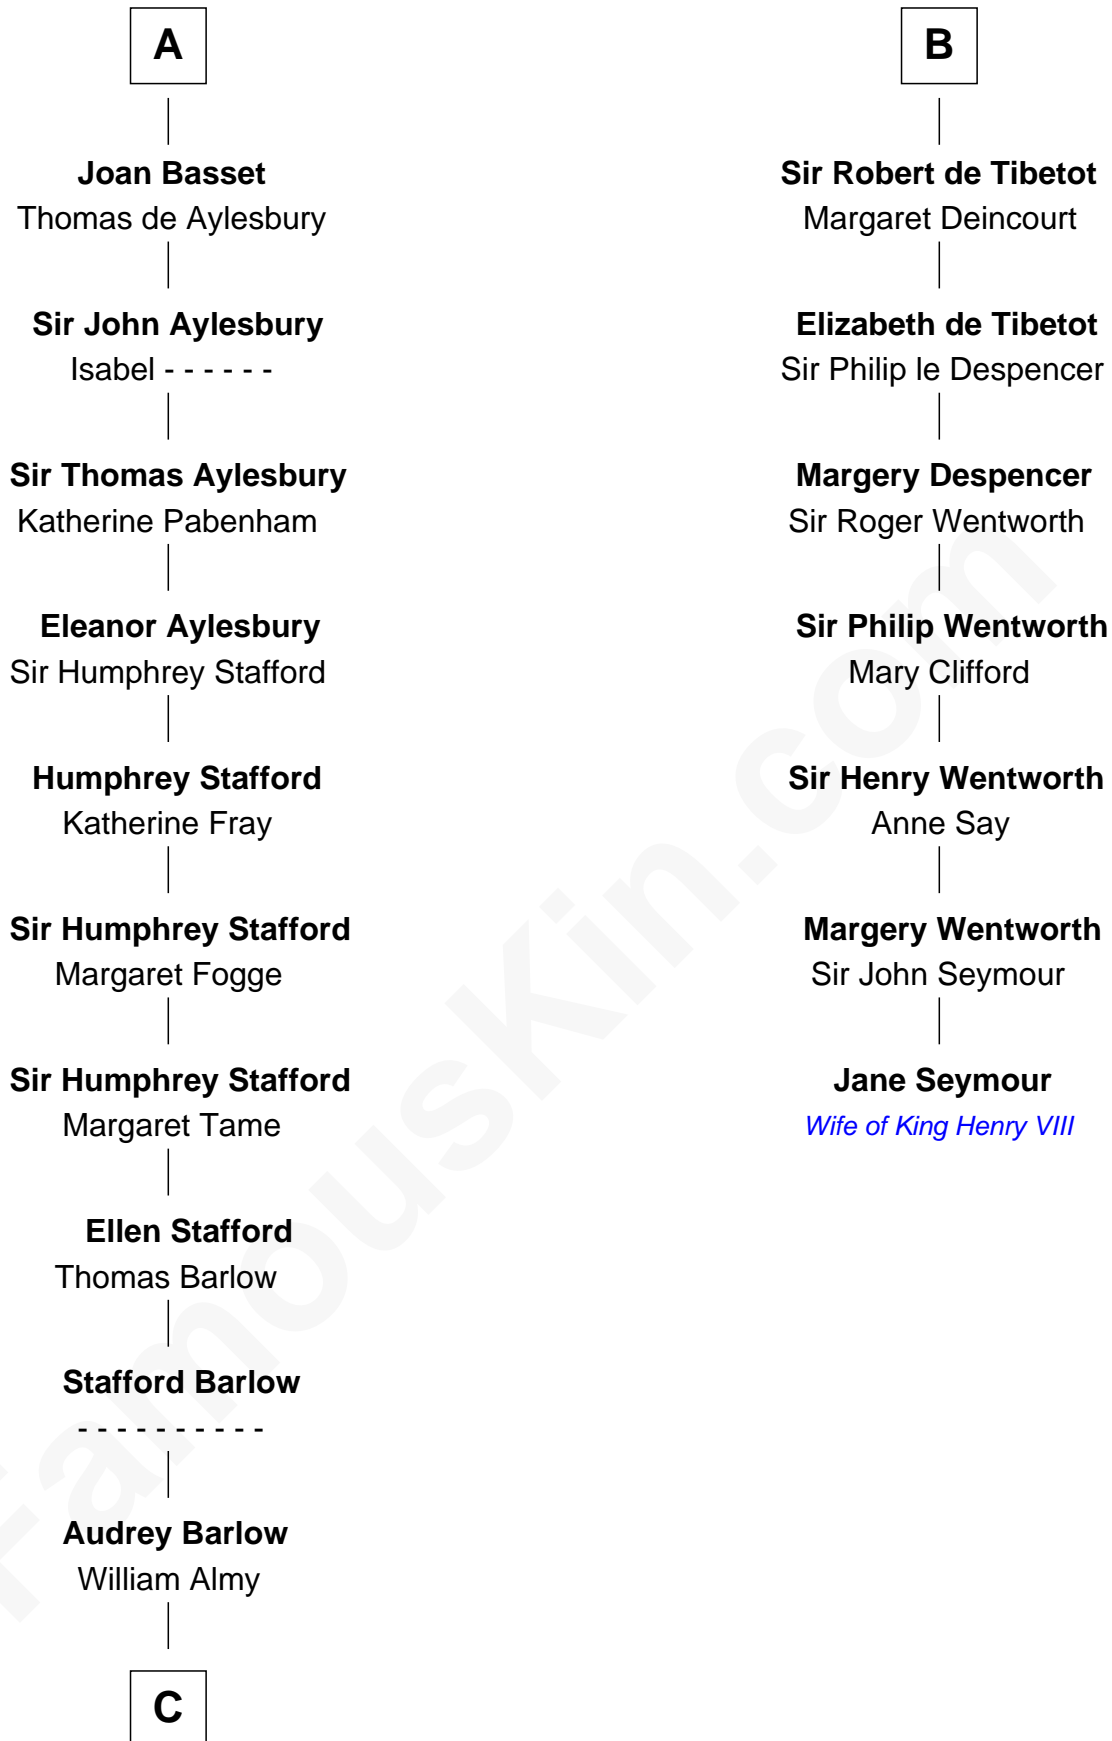

FamousKin.com

Relationship Chart of

William Greene

2nd Governor of Rhode Island

13th cousin 7 times removed of

Jane Seymour

3rd Wife of King Henry VIII

C

—
Annis Almy
John Greene

—
Samuel Greene
Mary Gorton

—
William Greene
Catharine Greene

—
William Greene
2nd Governor of Rhode Island