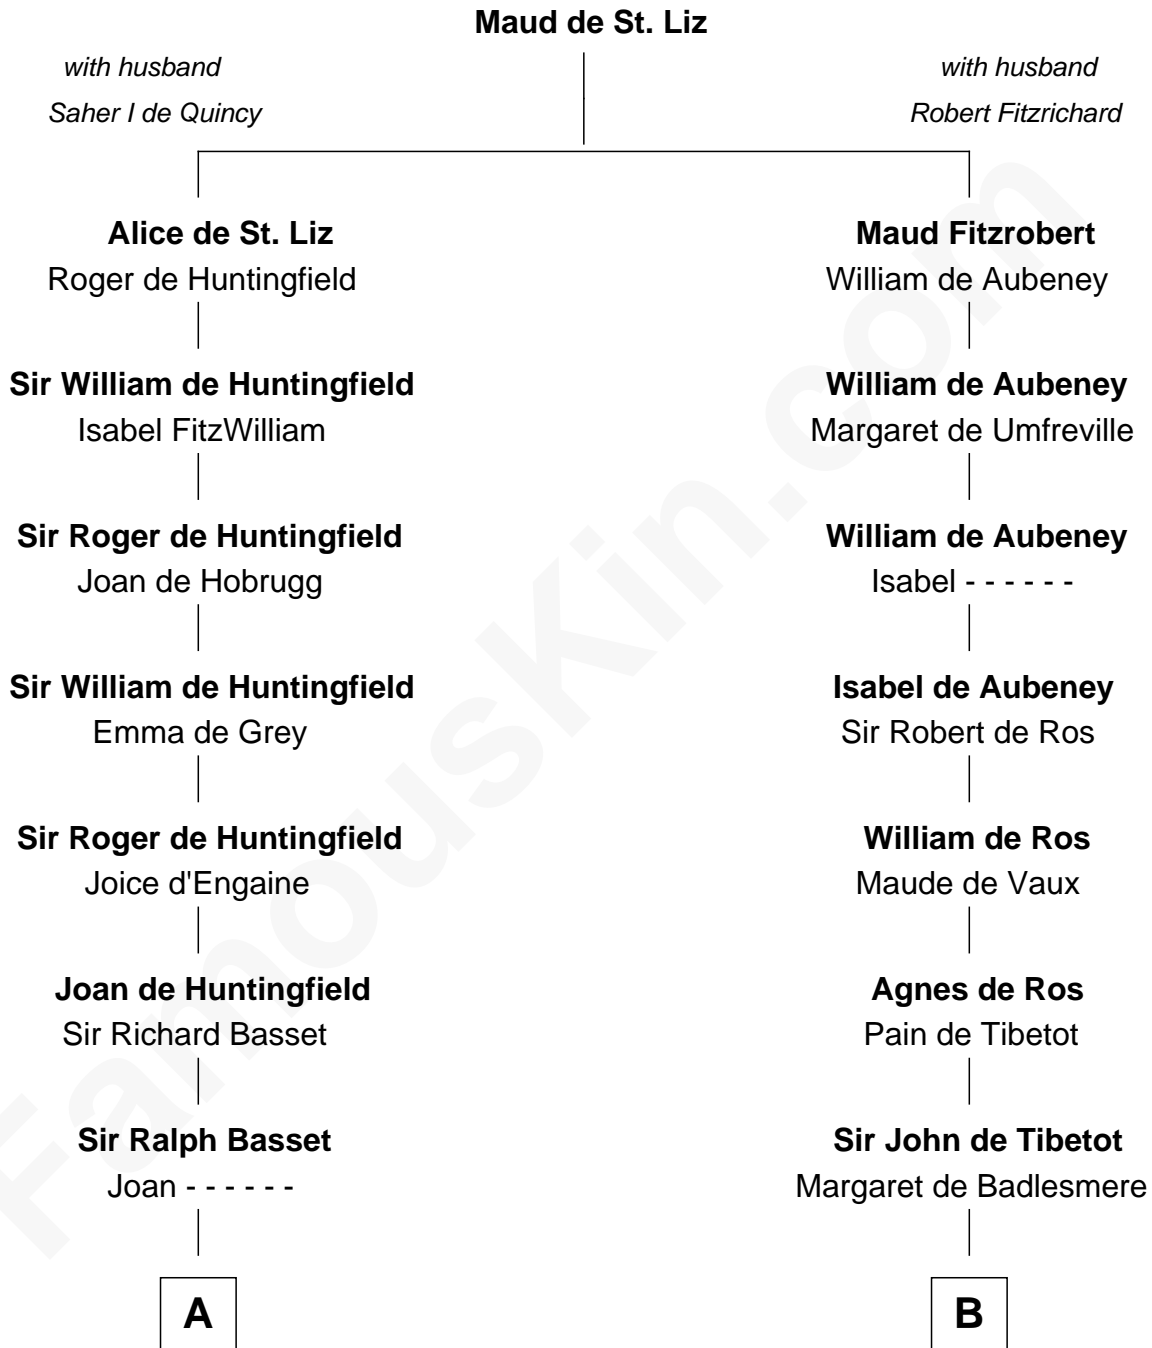

FamousKin.com

Relationship Chart of

William Greene

2nd Governor of Rhode Island

13th cousin 7 times removed of

Jane Seymour

3rd Wife of King Henry VIII

C

—
Annis Almy
John Greene

—
Samuel Greene
Mary Gorton

—
William Greene
Catharine Greene

—
William Greene
2nd Governor of Rhode Island