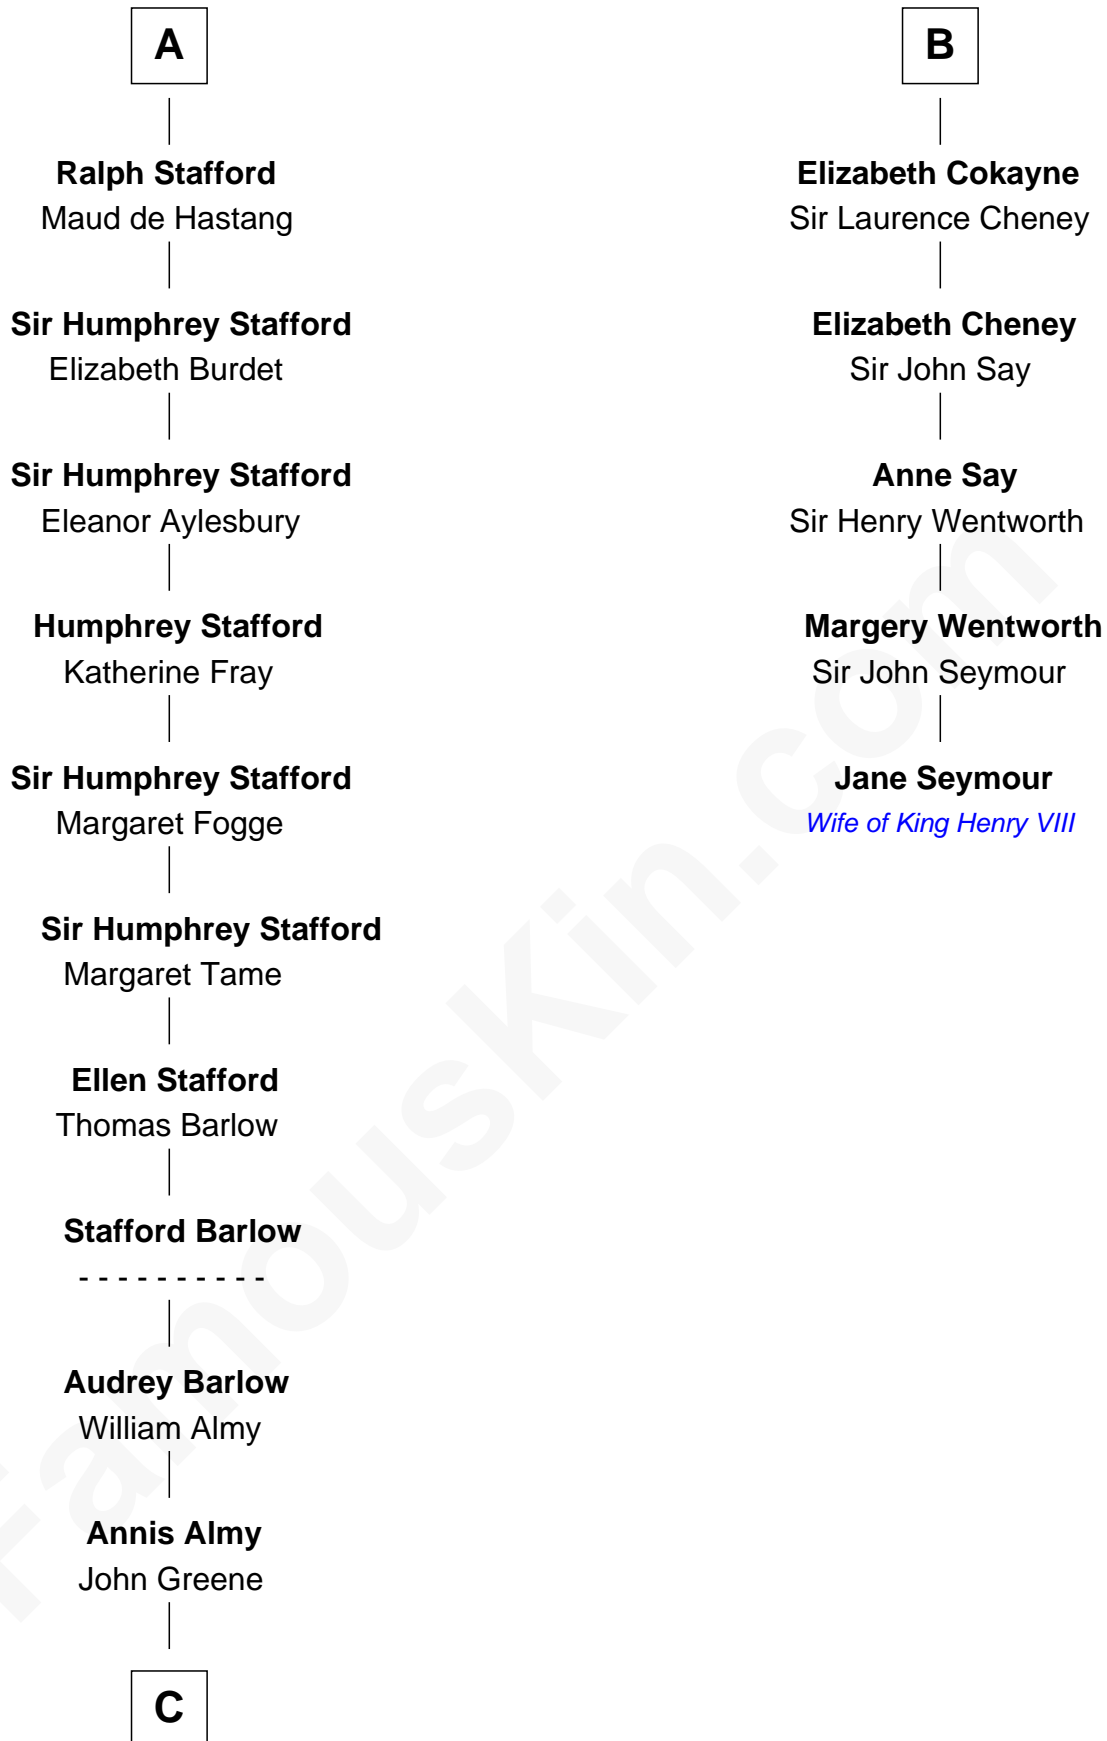

## Relationship Chart of

### William Greene

*2nd Governor of Rhode Island*

11th cousin 8 times removed of

### Jane Seymour

*3rd Wife of King Henry VIII*

**Bertrade de Montfort**

Hugh de Kevelioc

**C**

—  
**Samuel Greene**

Mary Gorton

—  
**William Greene**