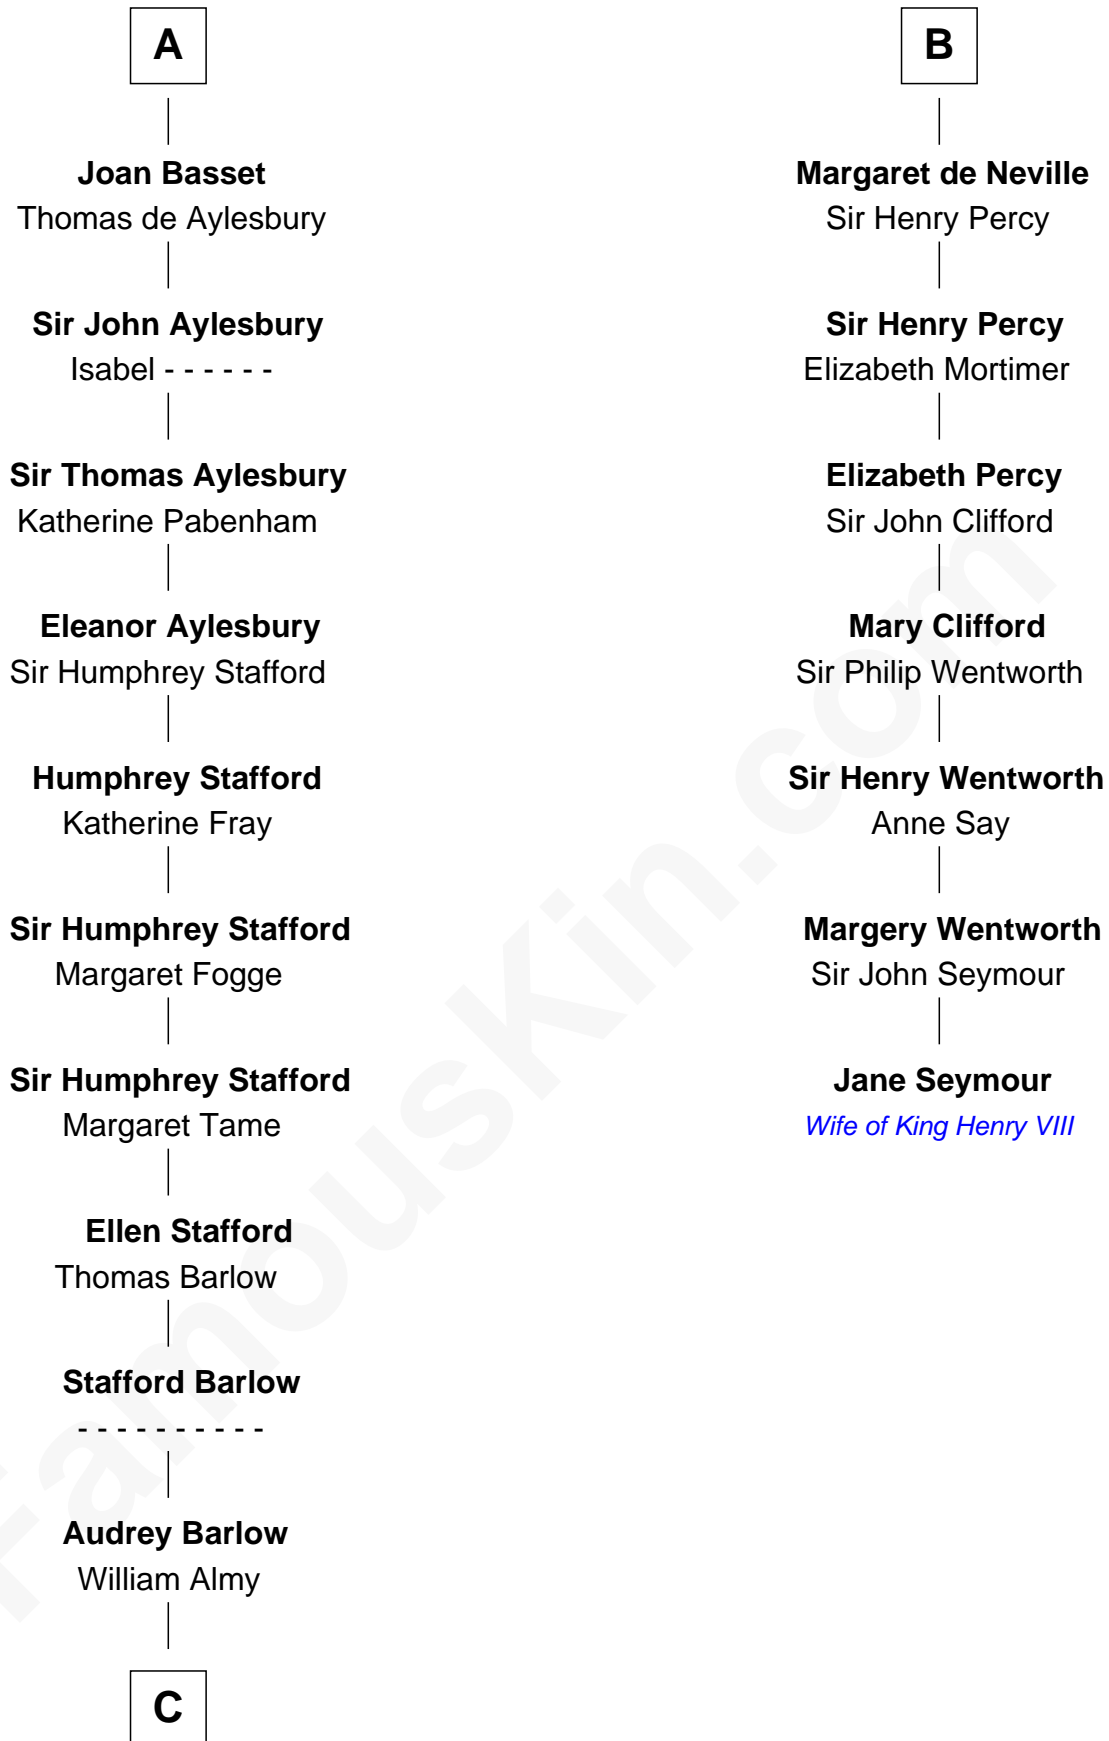

FamousKin.com

Relationship Chart of

William Greene

2nd Governor of Rhode Island

13th cousin 7 times removed of

Jane Seymour

3rd Wife of King Henry VIII

Saher I de Quincy

Maud de St. Liz

C

—
Annis Almy
John Greene

—
Samuel Greene
Mary Gorton

—
William Greene
Catharine Greene

—
William Greene
2nd Governor of Rhode Island