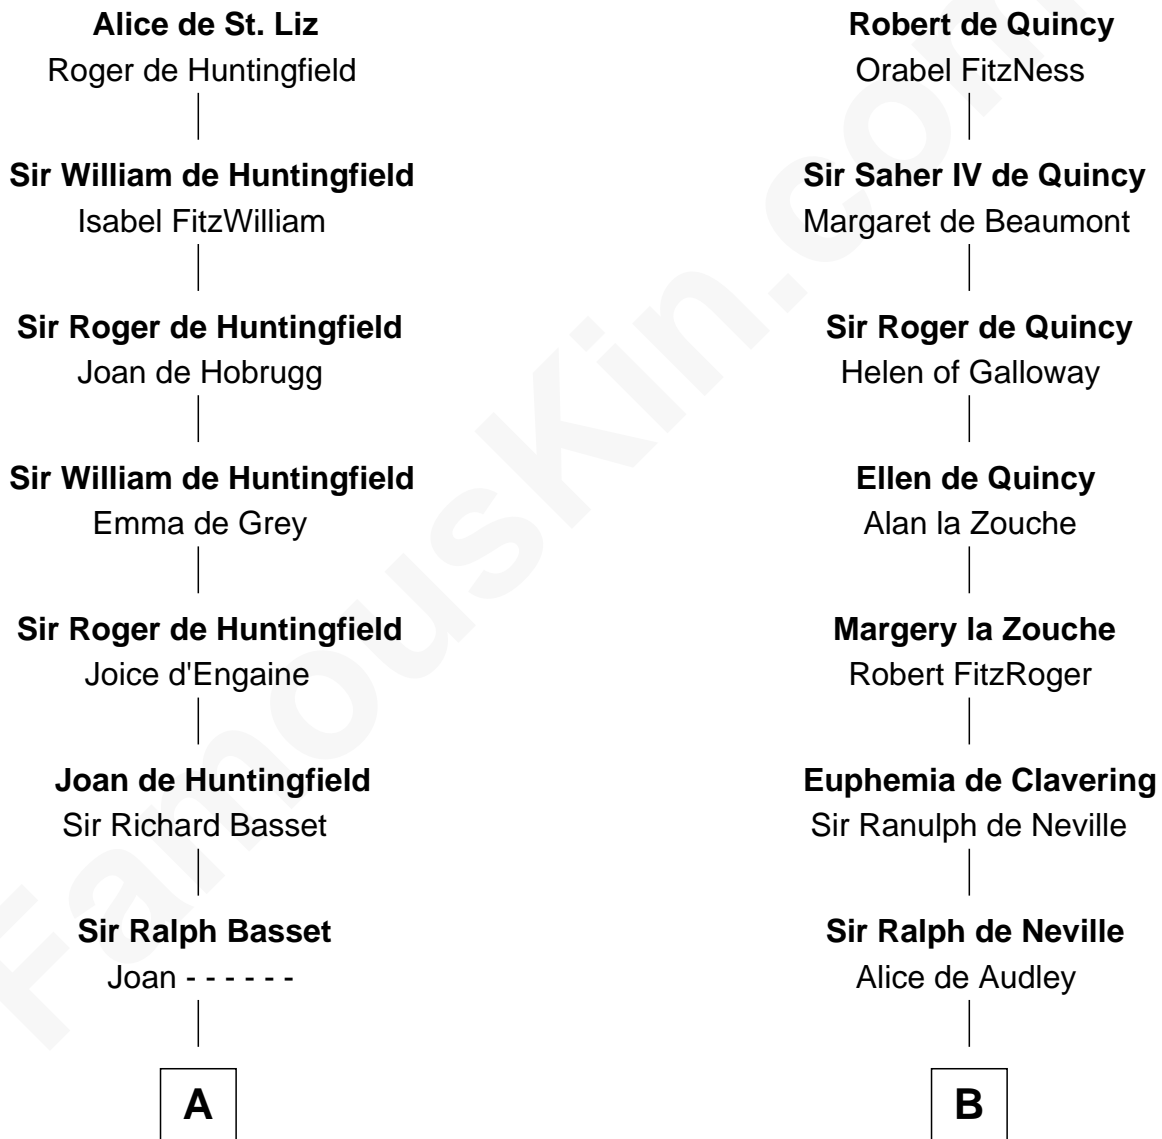

FamousKin.com

Relationship Chart of

William Greene

2nd Governor of Rhode Island

13th cousin 7 times removed of

Jane Seymour

3rd Wife of King Henry VIII

Saher I de Quincy

Maud de St. Liz

C

—
Annis Almy
John Greene

—
Samuel Greene
Mary Gorton

—
William Greene
Catharine Greene

—
William Greene
2nd Governor of Rhode Island