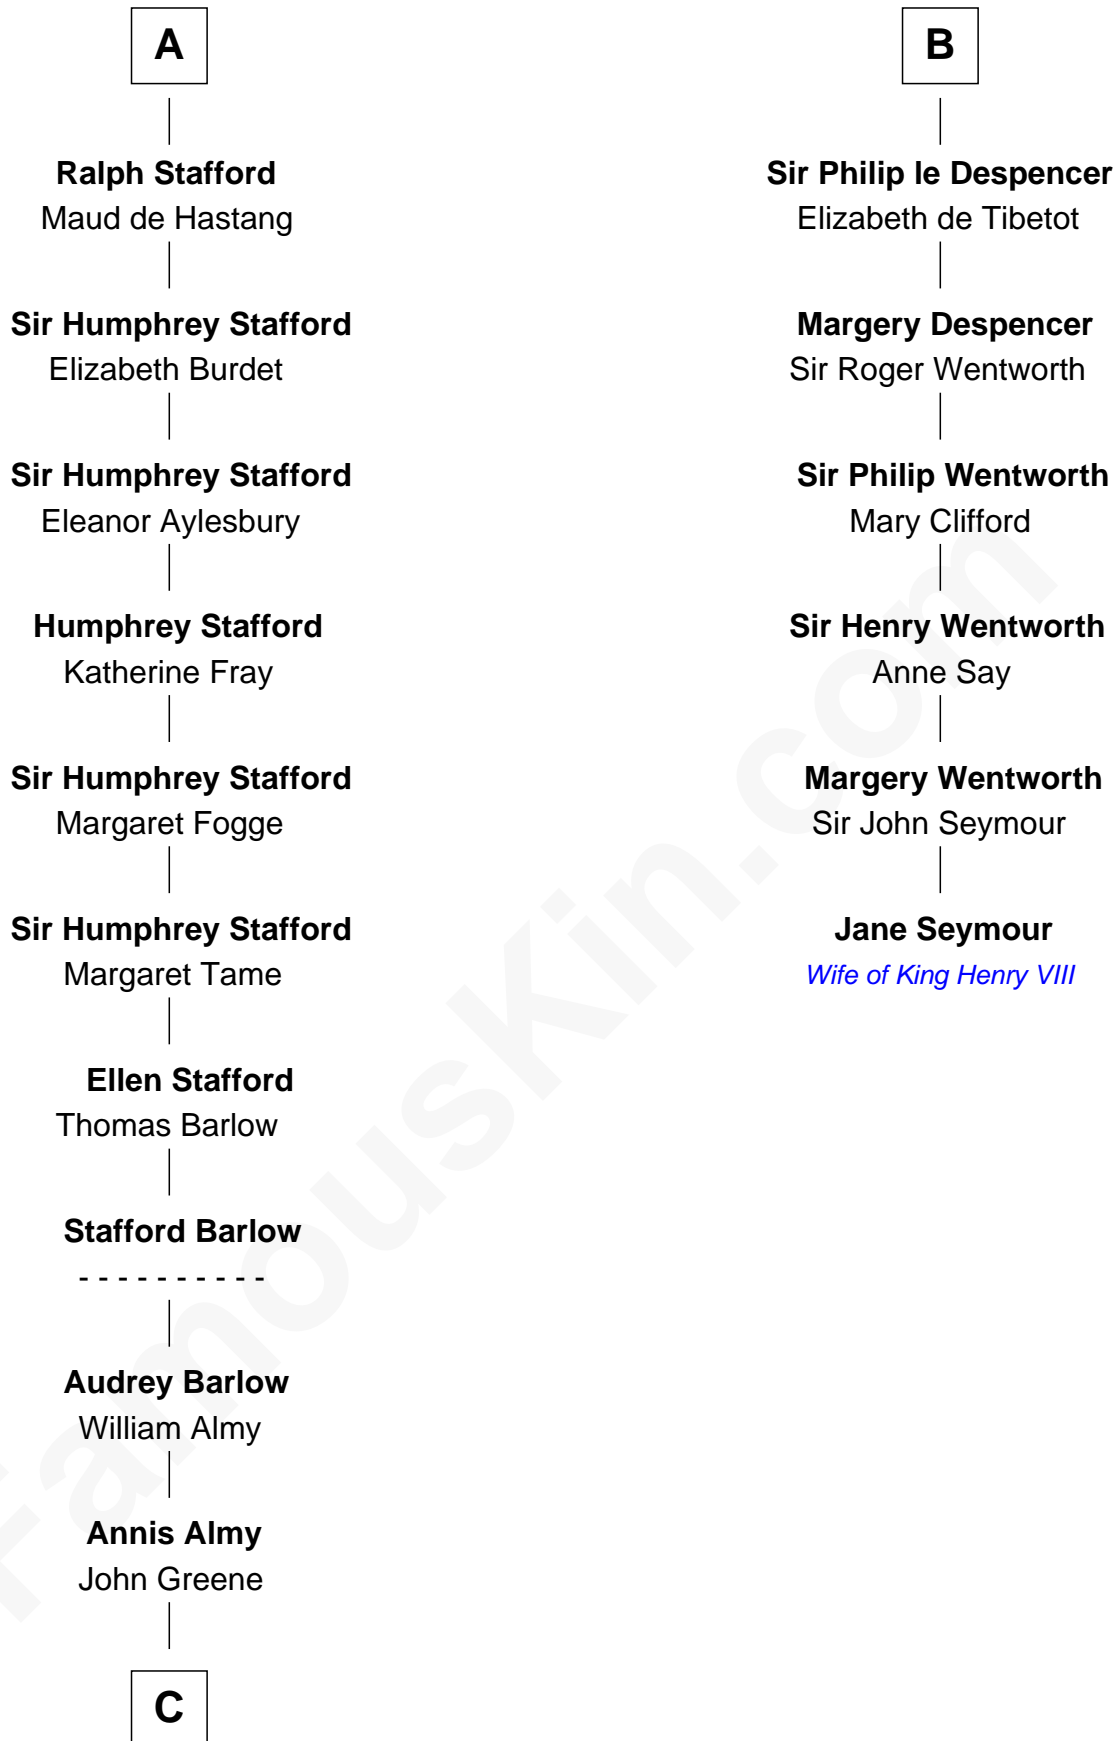

FamousKin.com

Relationship Chart of

William Greene

2nd Governor of Rhode Island

12th cousin 7 times removed of

Jane Seymour

3rd Wife of King Henry VIII

C

—
Samuel Greene

Mary Gorton

—
William Greene

Catharine Greene

—
William Greene

2nd Governor of Rhode Island