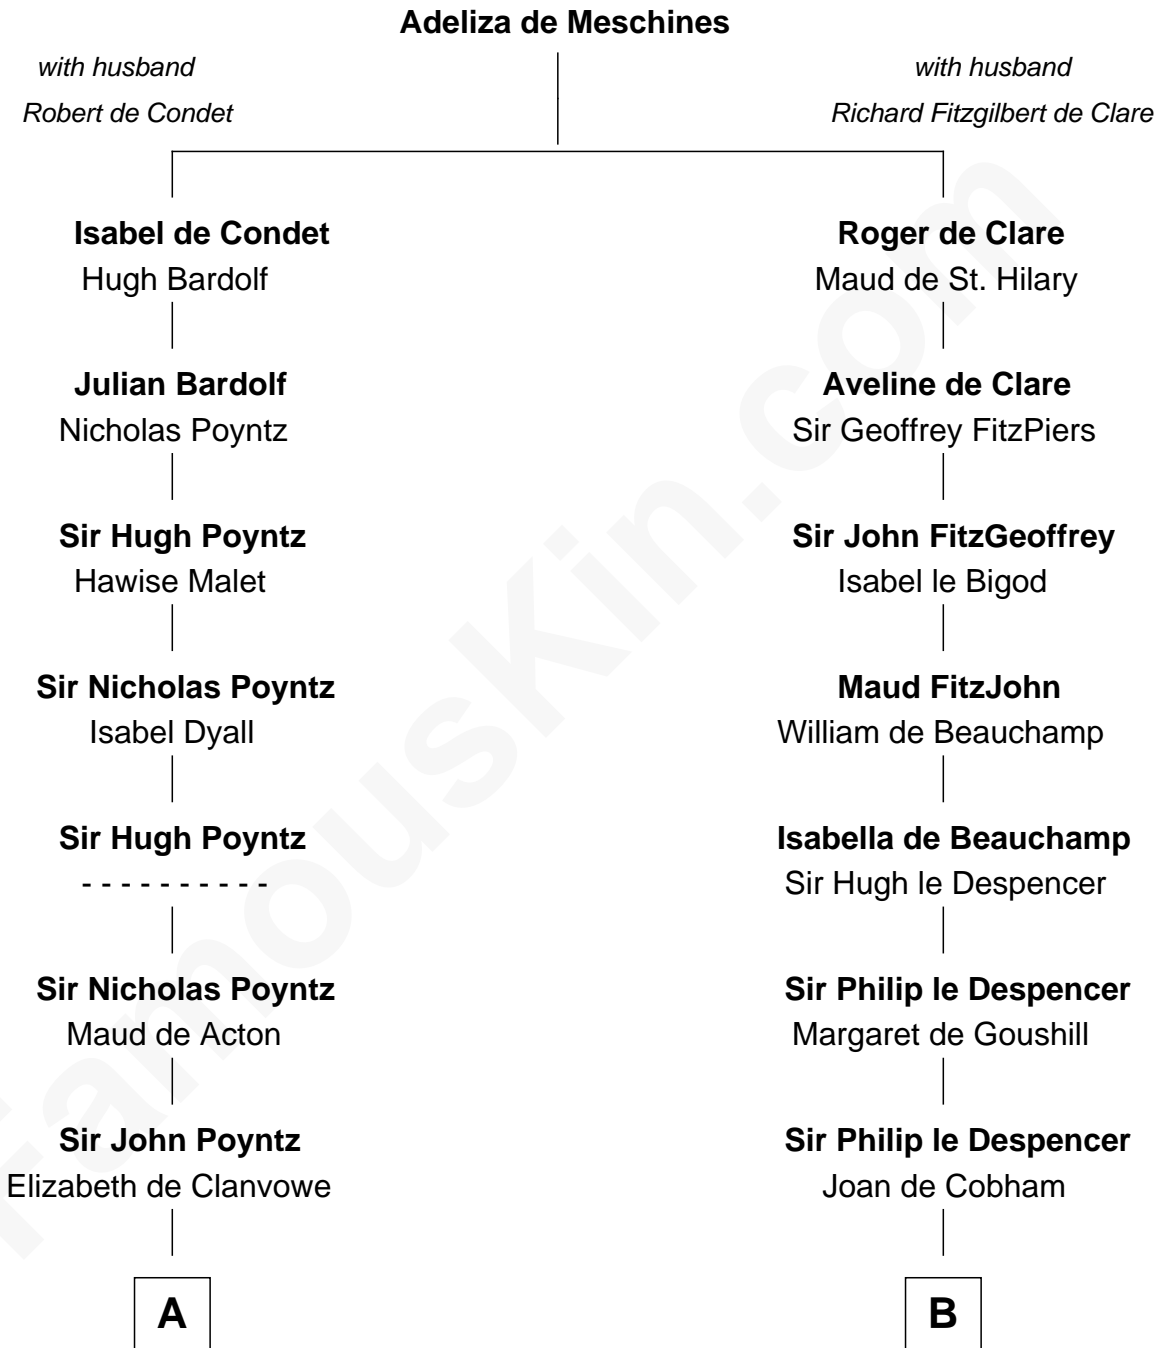

FamousKin.com

Relationship Chart of

William Greene

2nd Governor of Rhode Island

13th cousin 6 times removed of

Jane Seymour

3rd Wife of King Henry VIII