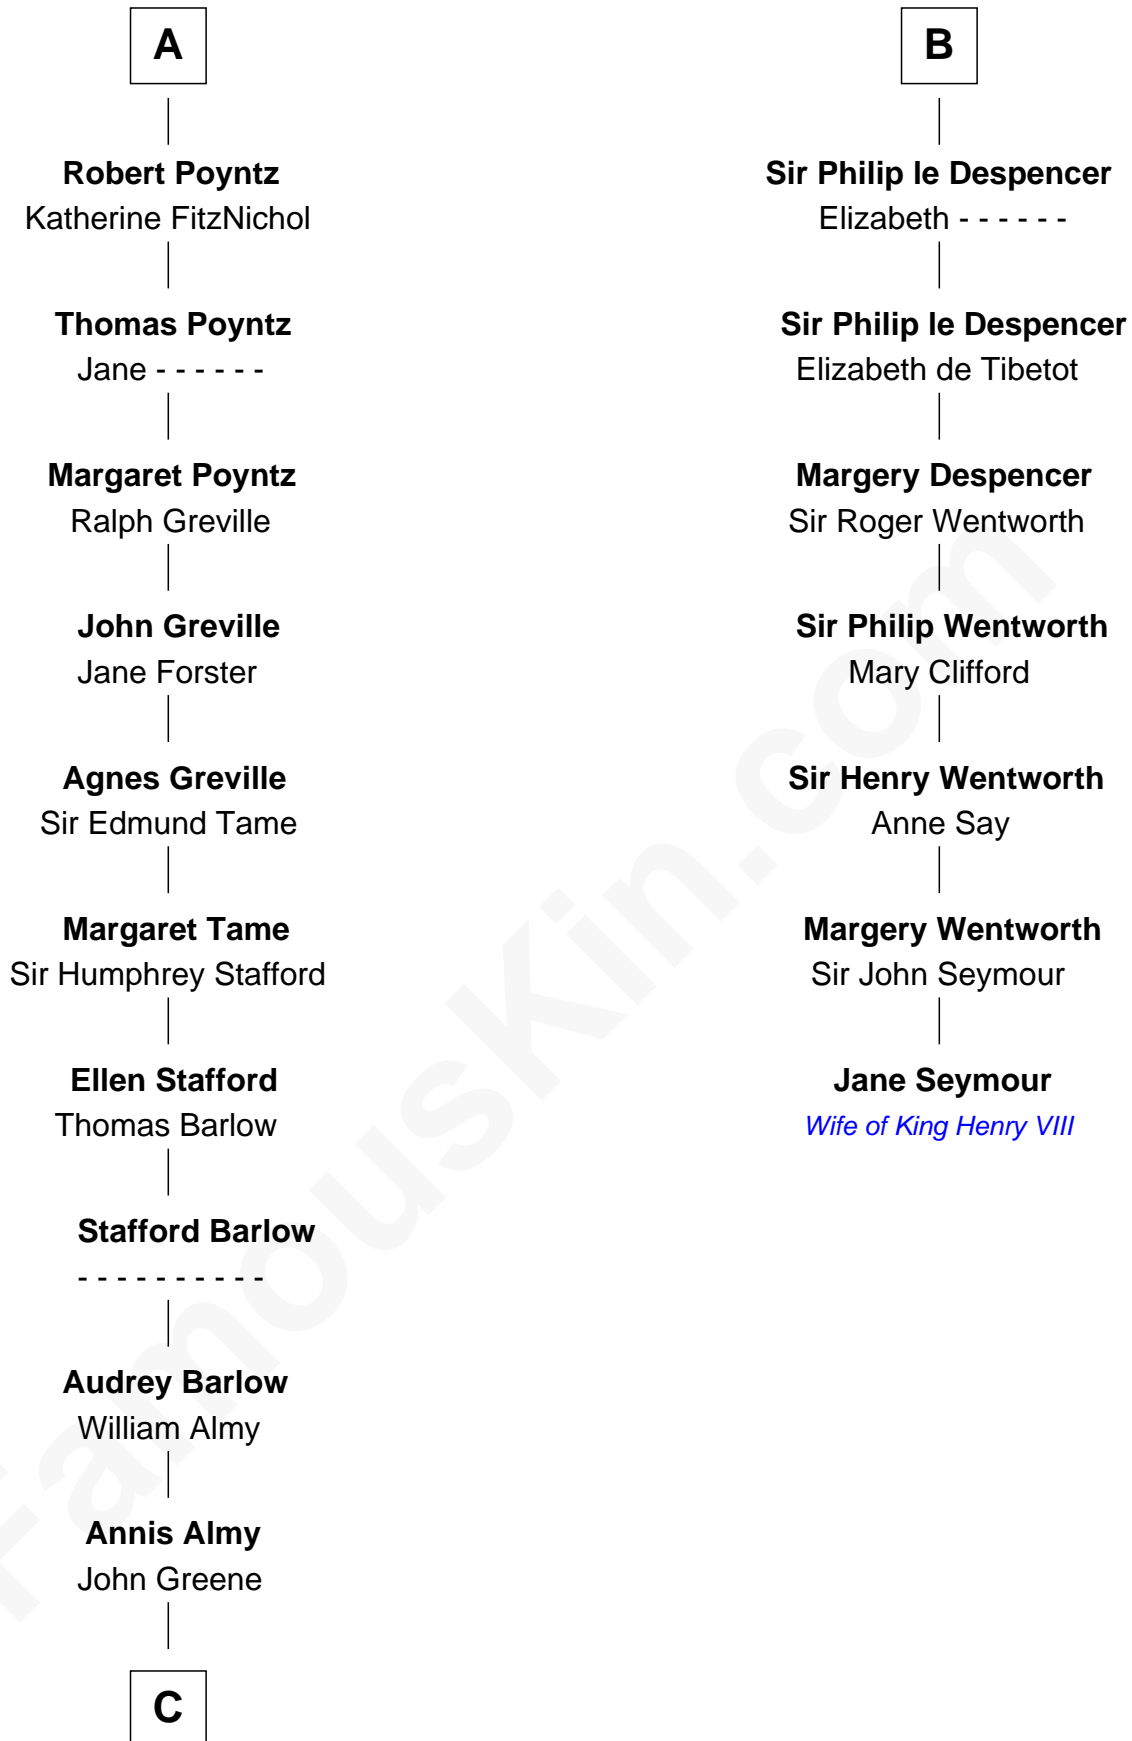

## Relationship Chart of

### William Greene

*2nd Governor of Rhode Island*

13th cousin 6 times removed of

### Jane Seymour

*3rd Wife of King Henry VIII*

**C**

—  
**Samuel Greene**

Mary Gorton

—  
**William Greene**

Catharine Greene

—  
**William Greene**