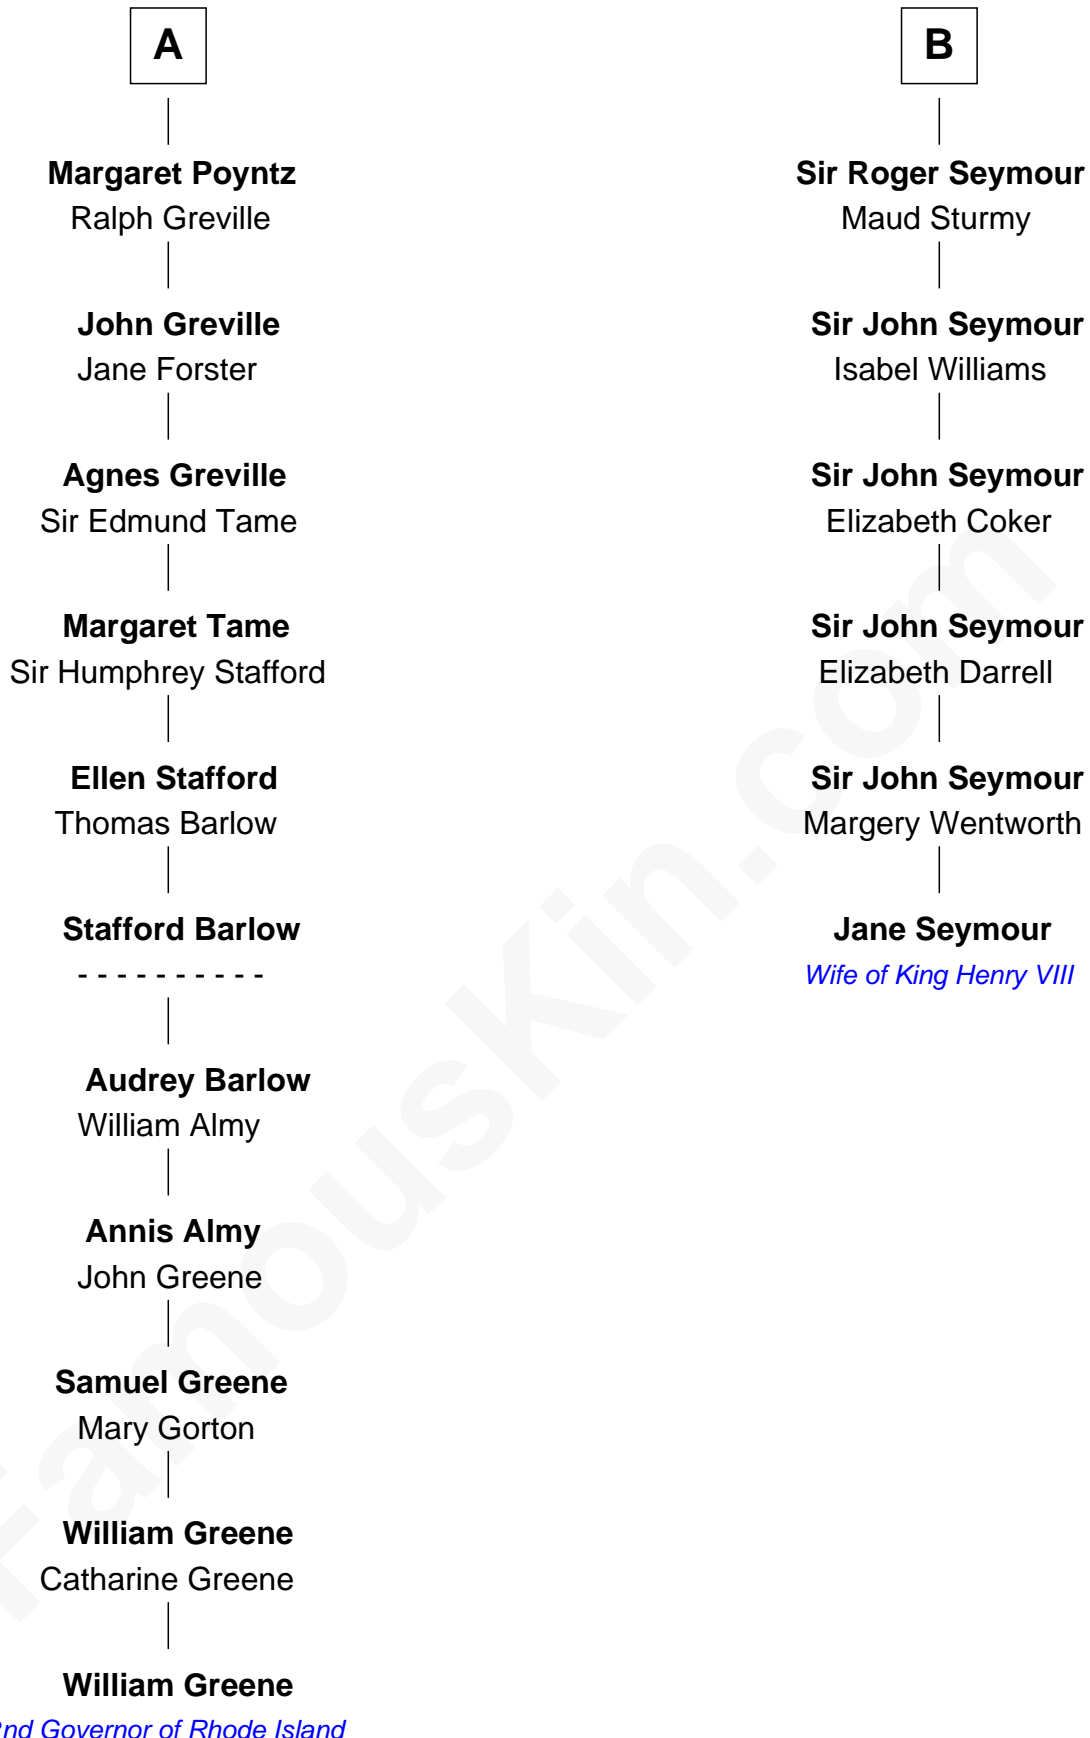

## Relationship Chart of

### William Greene

*2nd Governor of Rhode Island*

12th cousin 5 times removed of

### Jane Seymour

*3rd Wife of King Henry VIII*

**William Malet**

-----

William Greene photo by [Sarnold17](#) (CC BY-SA 3.0)