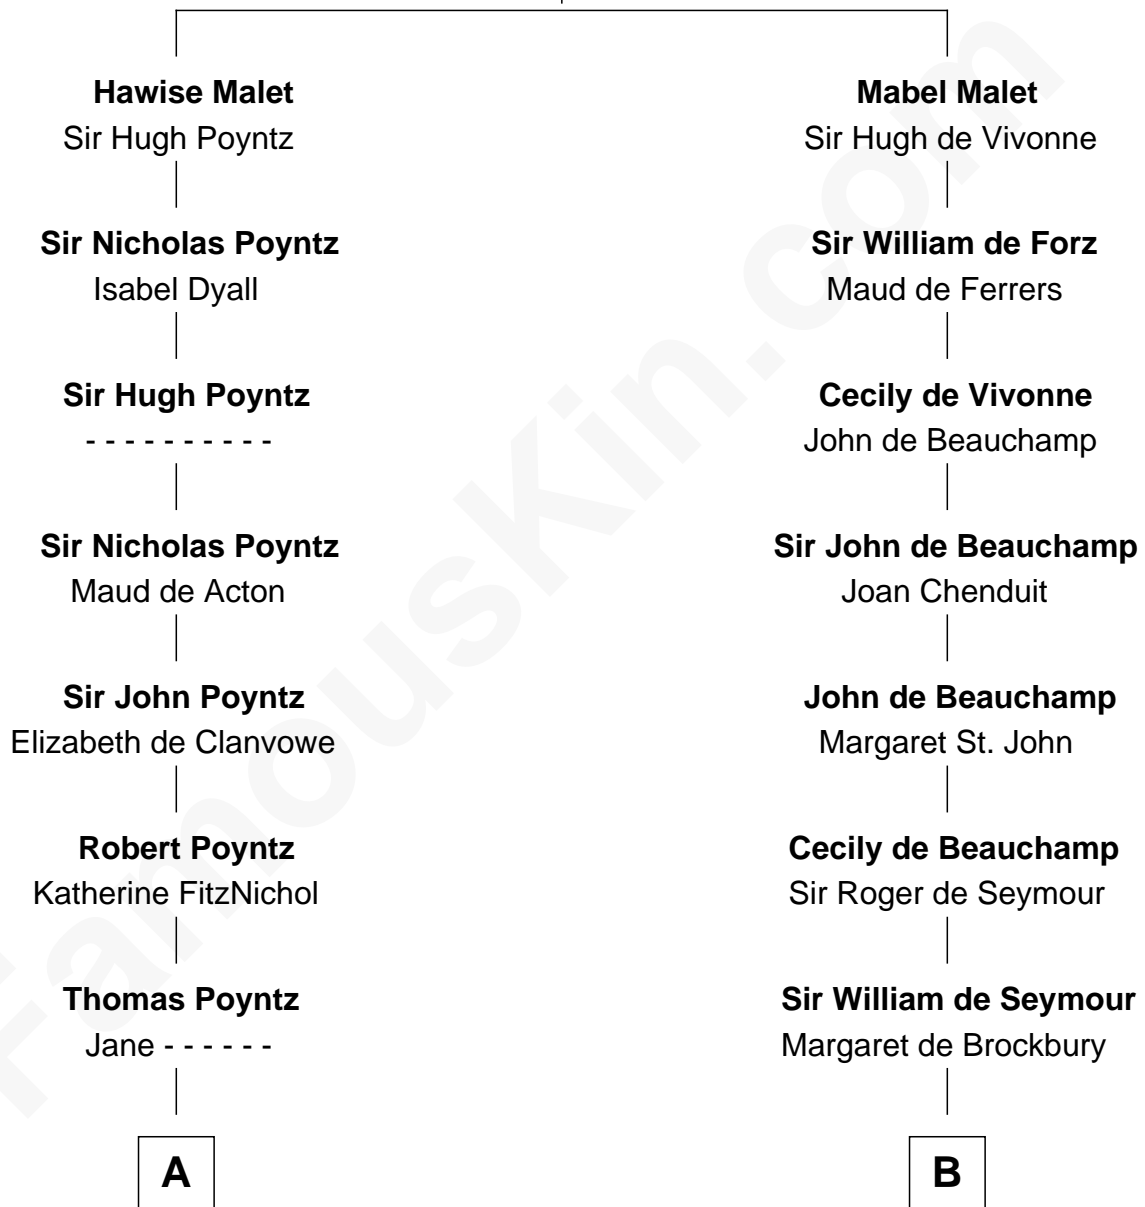

## Relationship Chart of

### William Greene

*2nd Governor of Rhode Island*

12th cousin 5 times removed of

### Jane Seymour

*3rd Wife of King Henry VIII*

**William Malet**

-----

William Greene photo by [Sarnold17](#) (CC BY-SA 3.0)