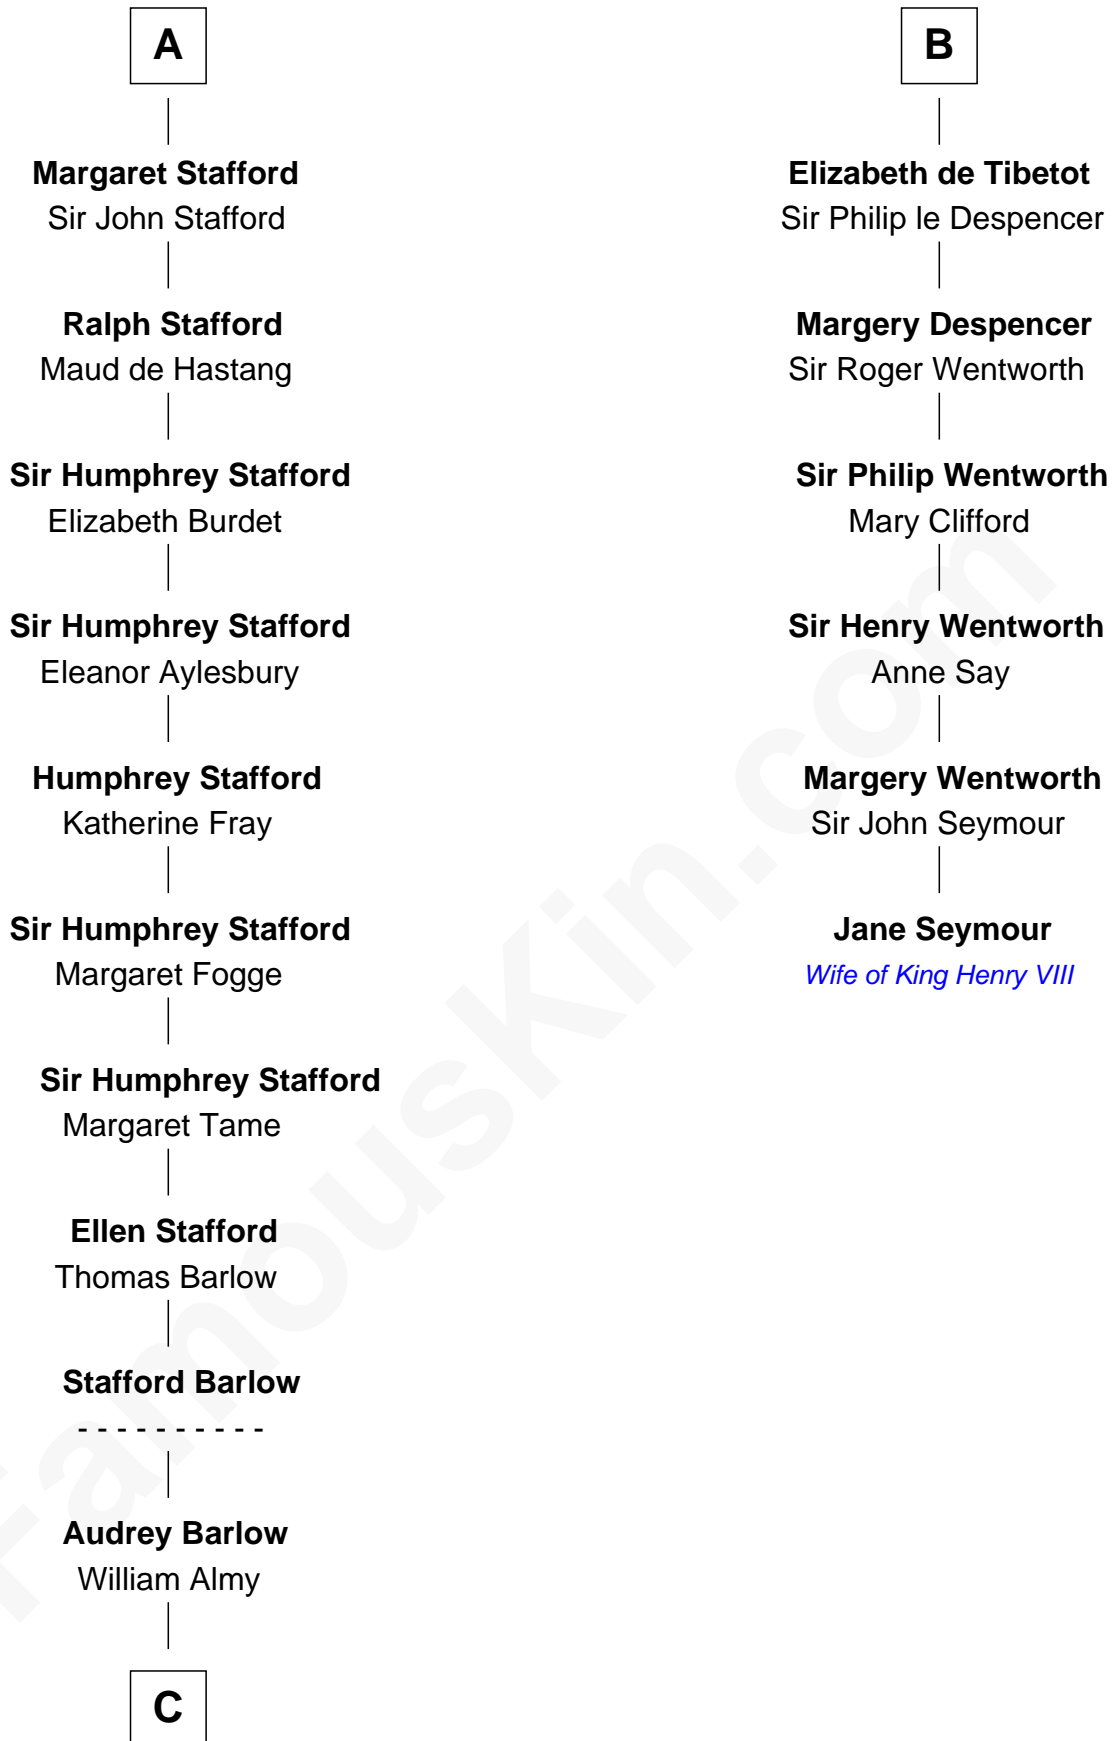

## Relationship Chart of

### William Greene

*2nd Governor of Rhode Island*

12th cousin 8 times removed of

### Jane Seymour

*3rd Wife of King Henry VIII*

**John FitzGilbert**  
Sybilla of Salisbury

**C**

—  
**Annis Almy**  
John Greene

—  
**Samuel Greene**  
Mary Gorton

—  
**William Greene**  
Catharine Greene