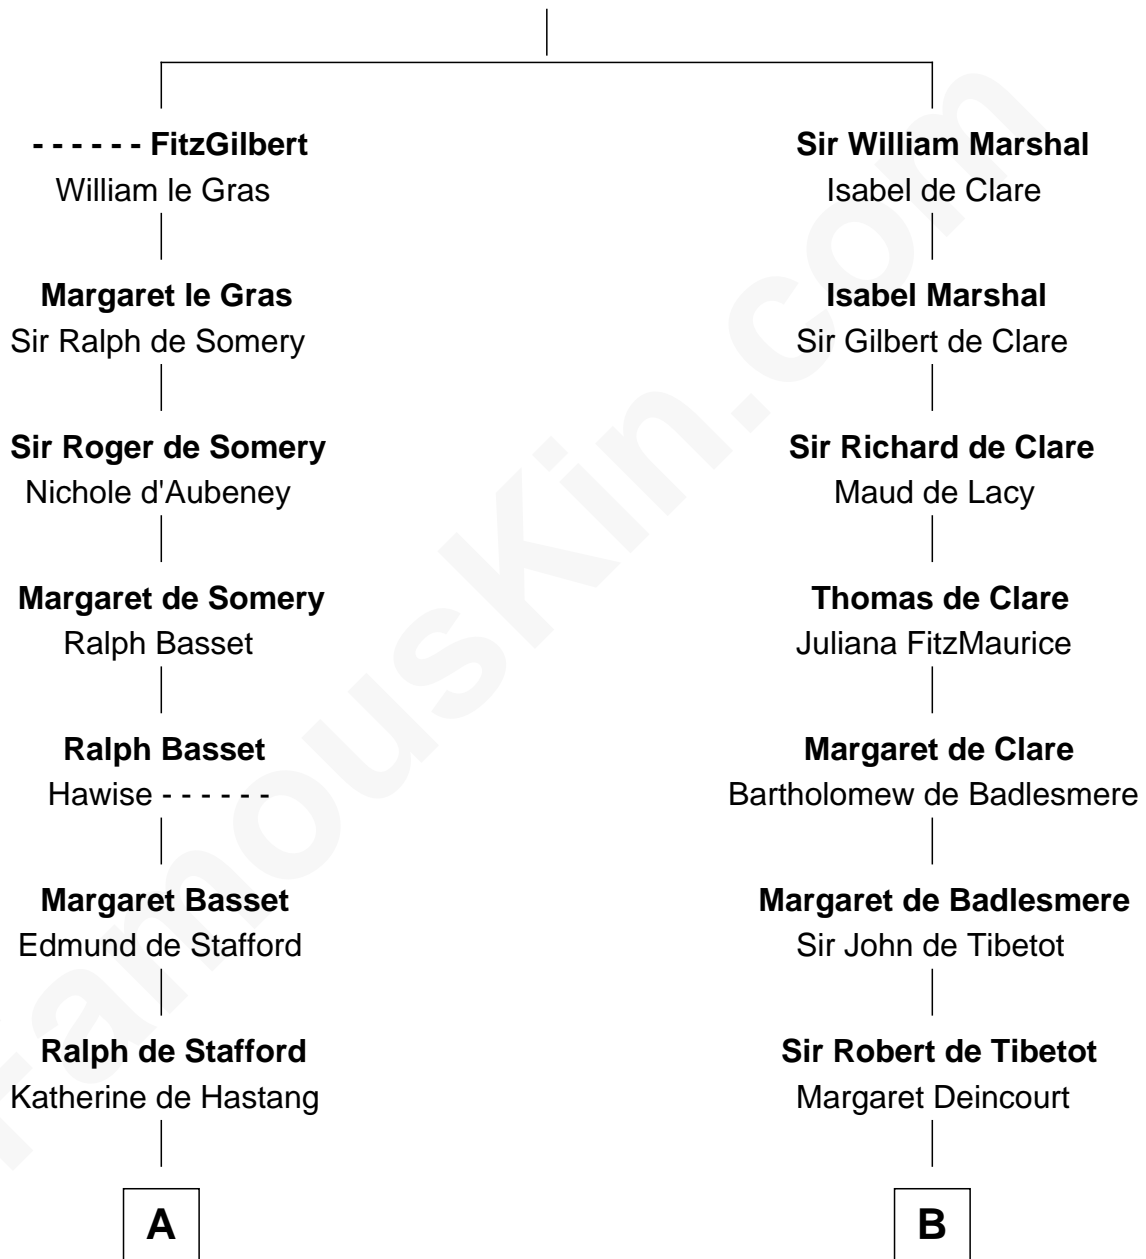

## Relationship Chart of

### William Greene

*2nd Governor of Rhode Island*

12th cousin 8 times removed of

### Jane Seymour

*3rd Wife of King Henry VIII*

**John FitzGilbert**  
Sybilla of Salisbury

**C**

—  
**Annis Almy**  
John Greene

—  
**Samuel Greene**  
Mary Gorton

—  
**William Greene**  
Catharine Greene