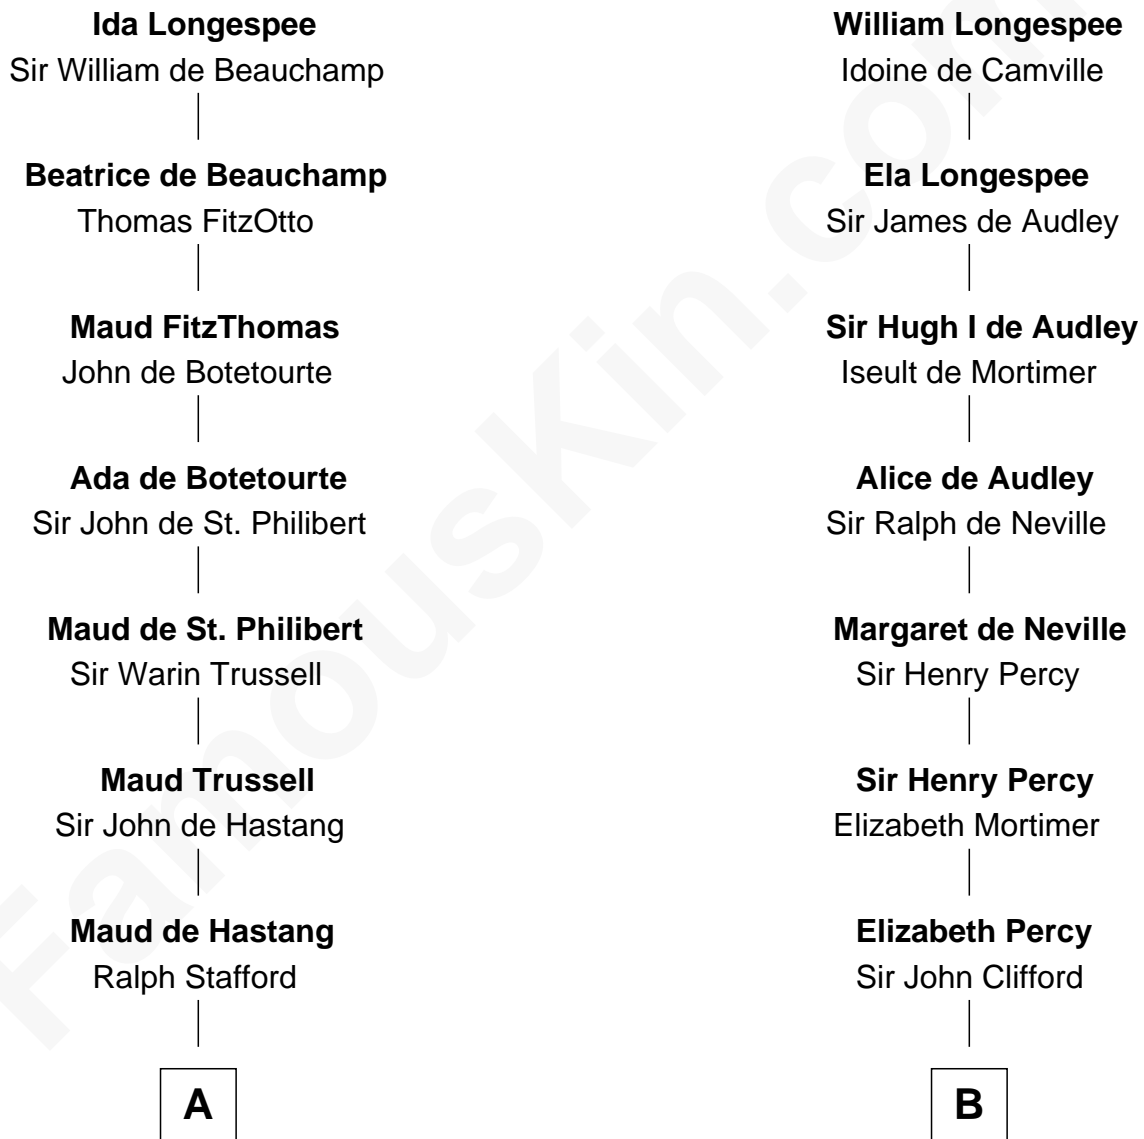

## Relationship Chart of

### William Greene

*2nd Governor of Rhode Island*

10th cousin 8 times removed of

### Jane Seymour

*3rd Wife of King Henry VIII*

**Sir William Longespee**

Ela of Salisbury

**C**

—  
**William Greene**  
Catharine Greene

—  
**William Greene**  
*2nd Governor of Rhode Island*

FamousKin.com