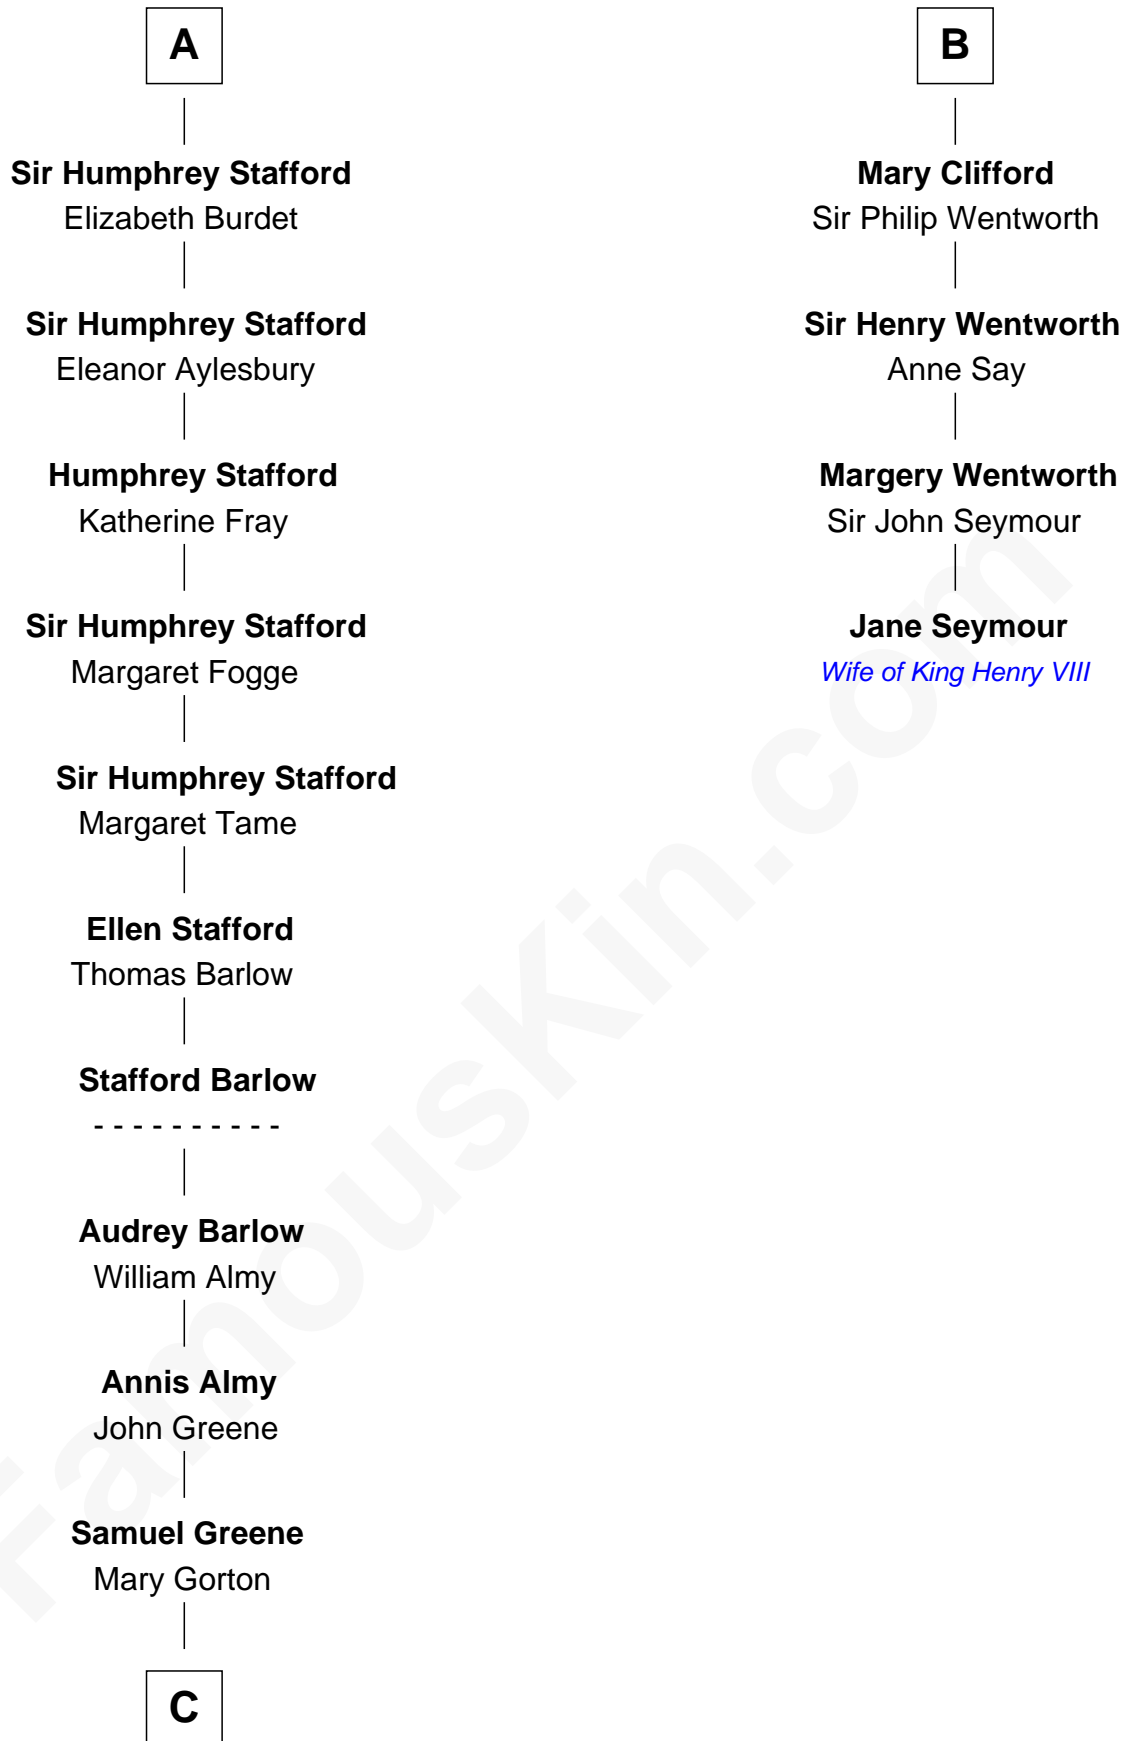

## Relationship Chart of

### Jane Seymour

*3rd Wife of King Henry VIII*

**Sir William Longespee**

Ela of Salisbury

**C**

—  
**William Greene**  
Catharine Greene

—  
**William Greene**  
*2nd Governor of Rhode Island*

FamousKin.com