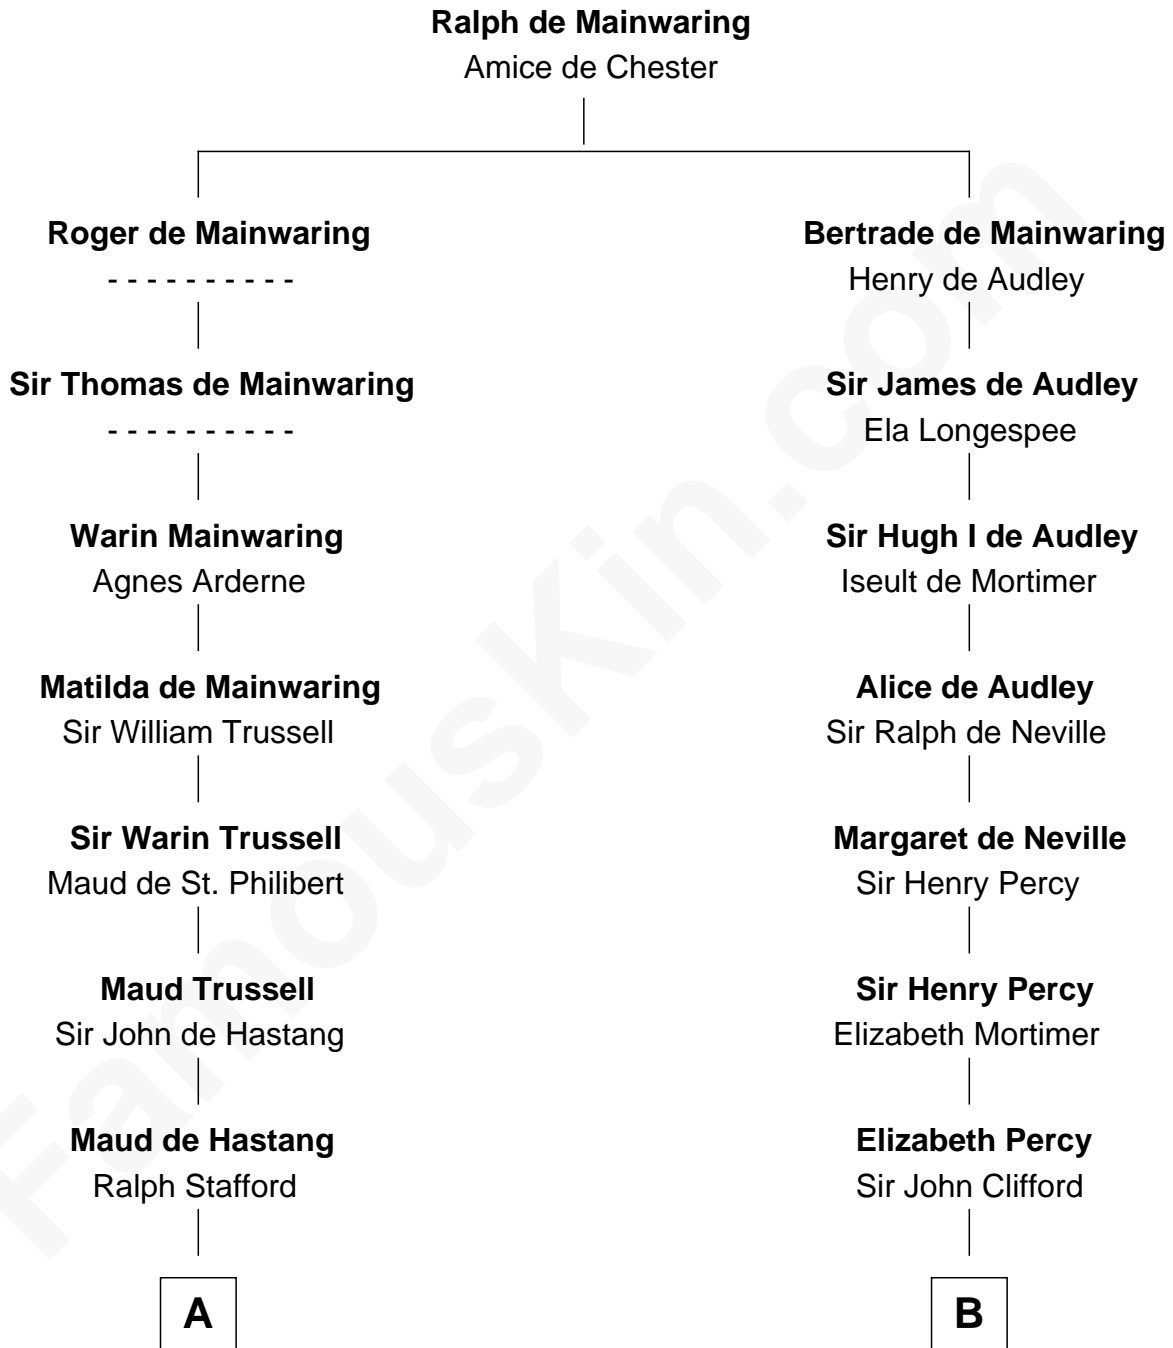

FamousKin.com

Relationship Chart of

William Greene

2nd Governor of Rhode Island

10th cousin 8 times removed of

Jane Seymour

3rd Wife of King Henry VIII