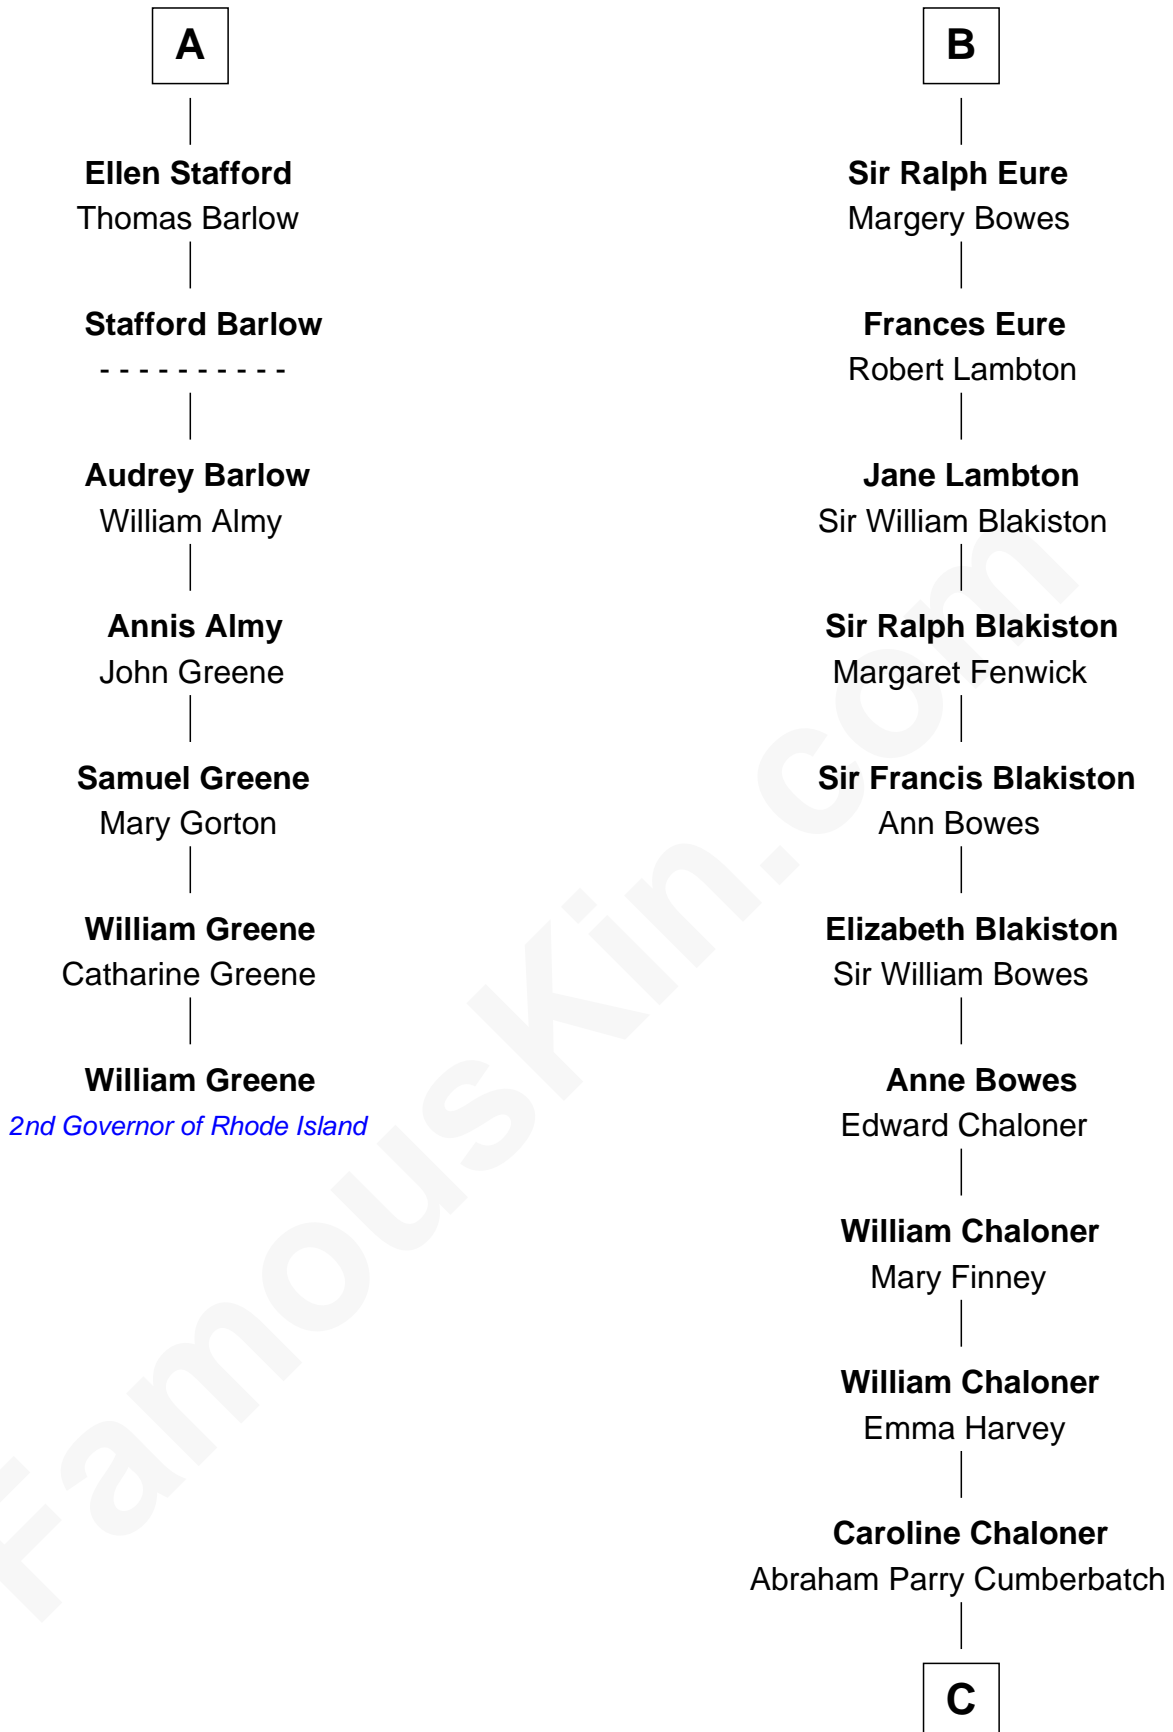

FamousKin.com

Relationship Chart of

William Greene

2nd Governor of Rhode Island

13th cousin 8 times removed of

Benedict Cumberbatch

Movie, Television and Stage Actor

C

Robert William Cumberbatch

Louisa Grace Hanson

Henry Alfred Cumberbatch

Hélène Gertrude Rees

Henry Carlton Cumberbatch

Pauline Ellen Laing Congdon

Timothy Carlton Congdon Cumberbatch

Wanda Ventham