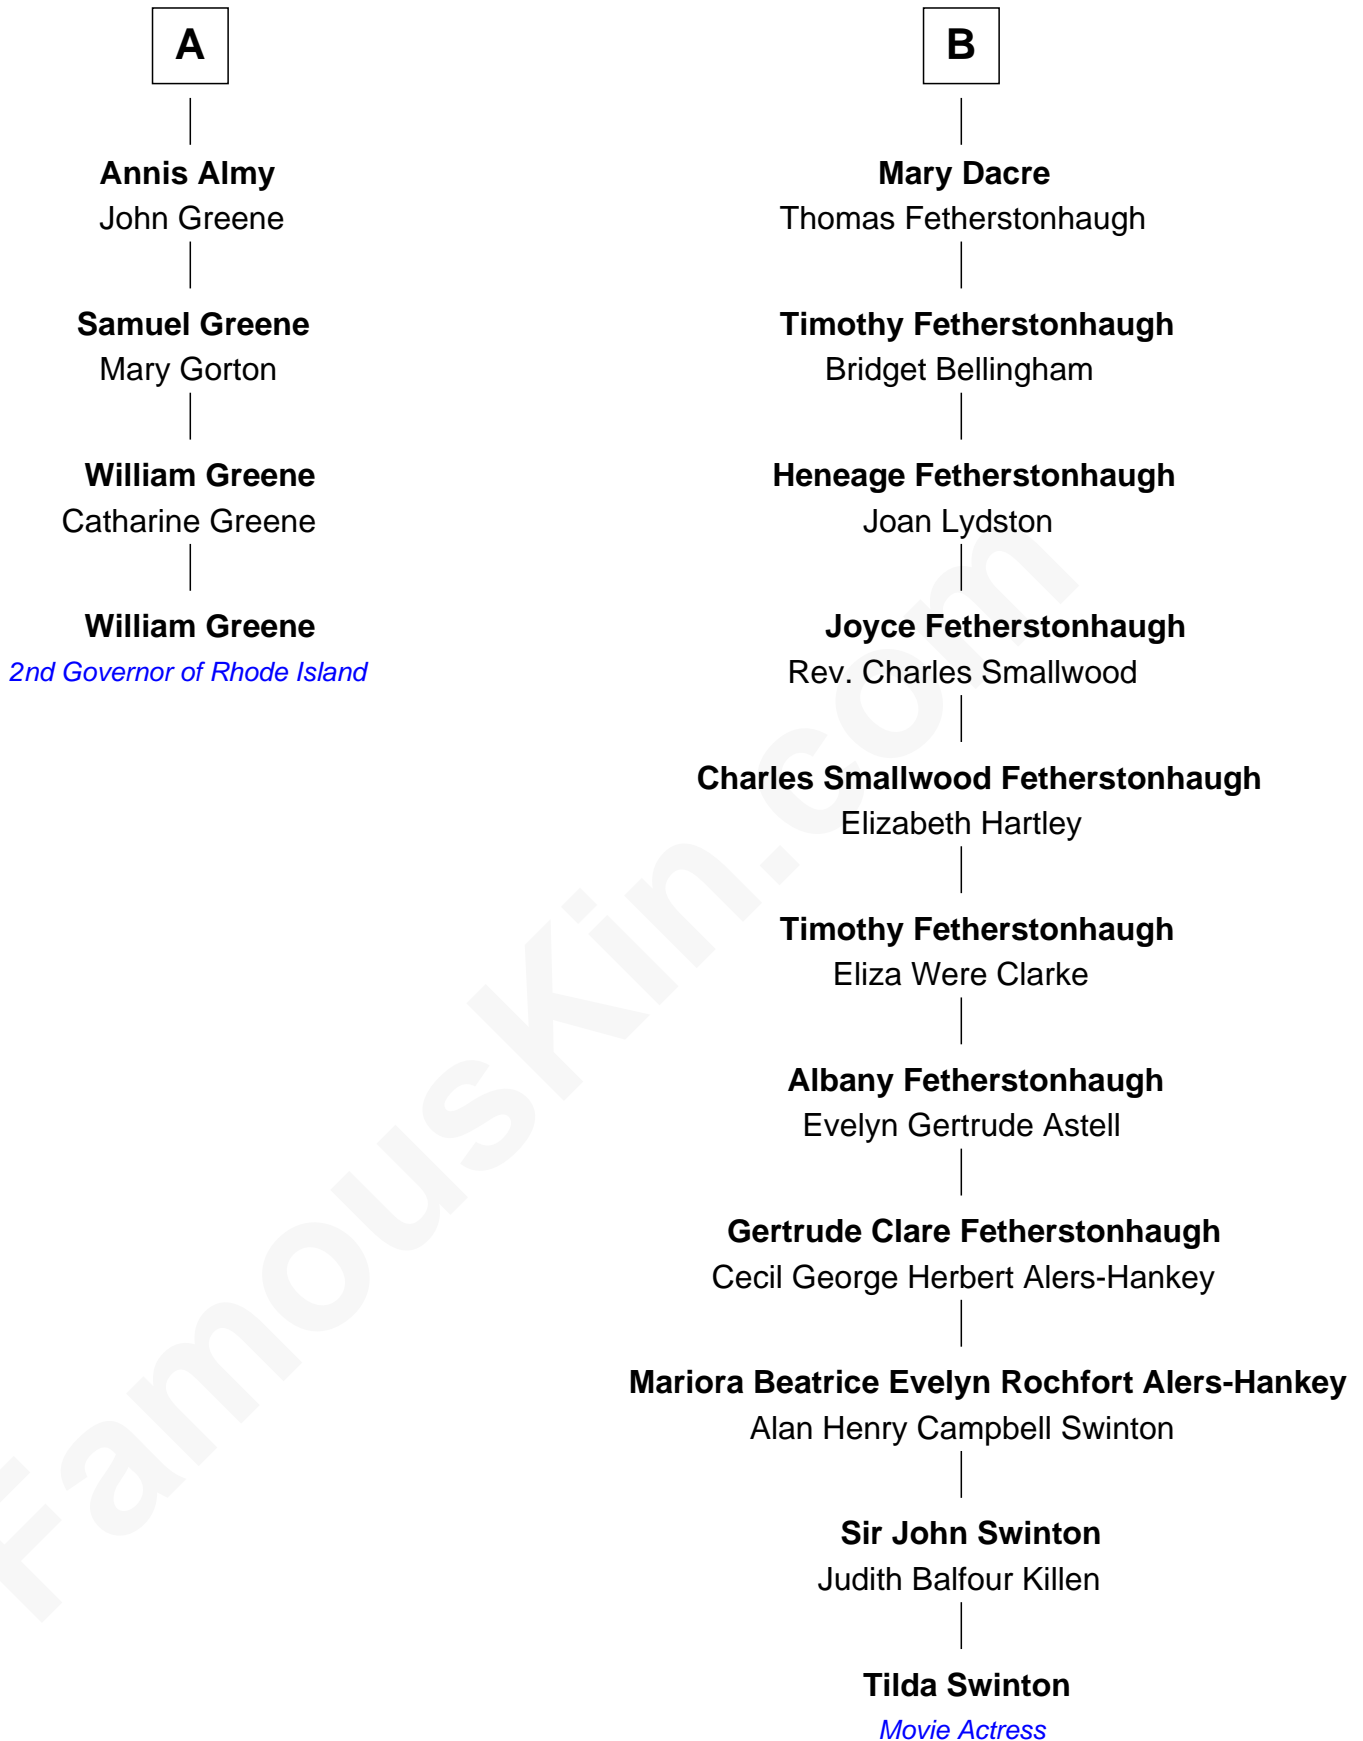

FamousKin.com

Relationship Chart of

William Greene

2nd Governor of Rhode Island

10th cousin 7 times removed of

Tilda Swinton

Movie Actress

Katherine Pabenham

with husband
Sir Thomas Aylesbury

with husband
Sir William Cheney

Eleanor Aylesbury
Sir Humphrey Stafford

Sir Laurence Cheney
Elizabeth Cokayne

Humphrey Stafford
Katherine Fray

Elizabeth Cheney
Sir Frederick Tilney

Sir Humphrey Stafford
Margaret Fogge

Elizabeth Tilney
Sir Thomas Howard

Sir Humphrey Stafford
Margaret Tame

Muriel Howard
Sir Thomas Knyvet

Ellen Stafford
Thomas Barlow

Sir Henry Knyvet
Anne Pickering

Stafford Barlow

Alice Knyvet
Christopher Dacre

Audrey Barlow
William Almy

Henry Dacre
of Corby Salkeld

A

B

William Greene photo by [Sarnold17](#) ([CC BY-SA 3.0](#))

Tilda Swinton photo by [Nicolas Genin](#) ([CC BY-SA 2.0](#))