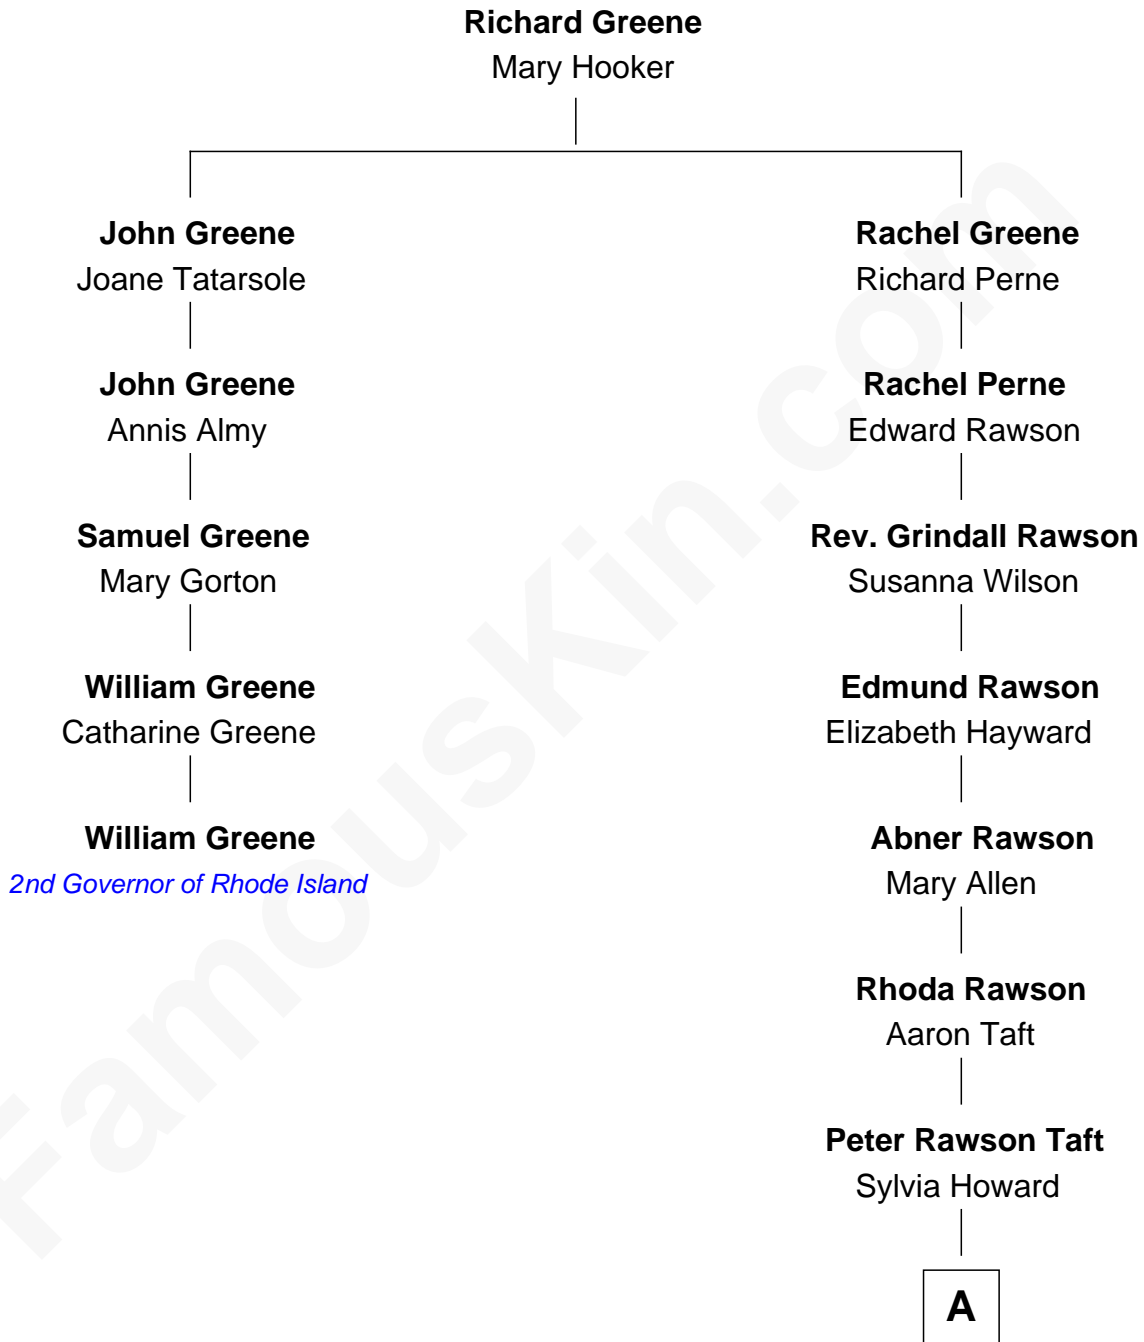

FamousKin.com

Relationship Chart of

William Greene

2nd Governor of Rhode Island

4th cousin 7 times removed of

Bob Taft

67th Governor of Ohio

A

Alphonso Taft

Louisa Maria Torrey

William Howard Taft

Helen Louise Herron

Robert Alphonso Taft

Martha Wheaton Bowers

Robert Alphonso Taft

Blanca Duncan Noël

Bob Taft

67th Governor of Ohio