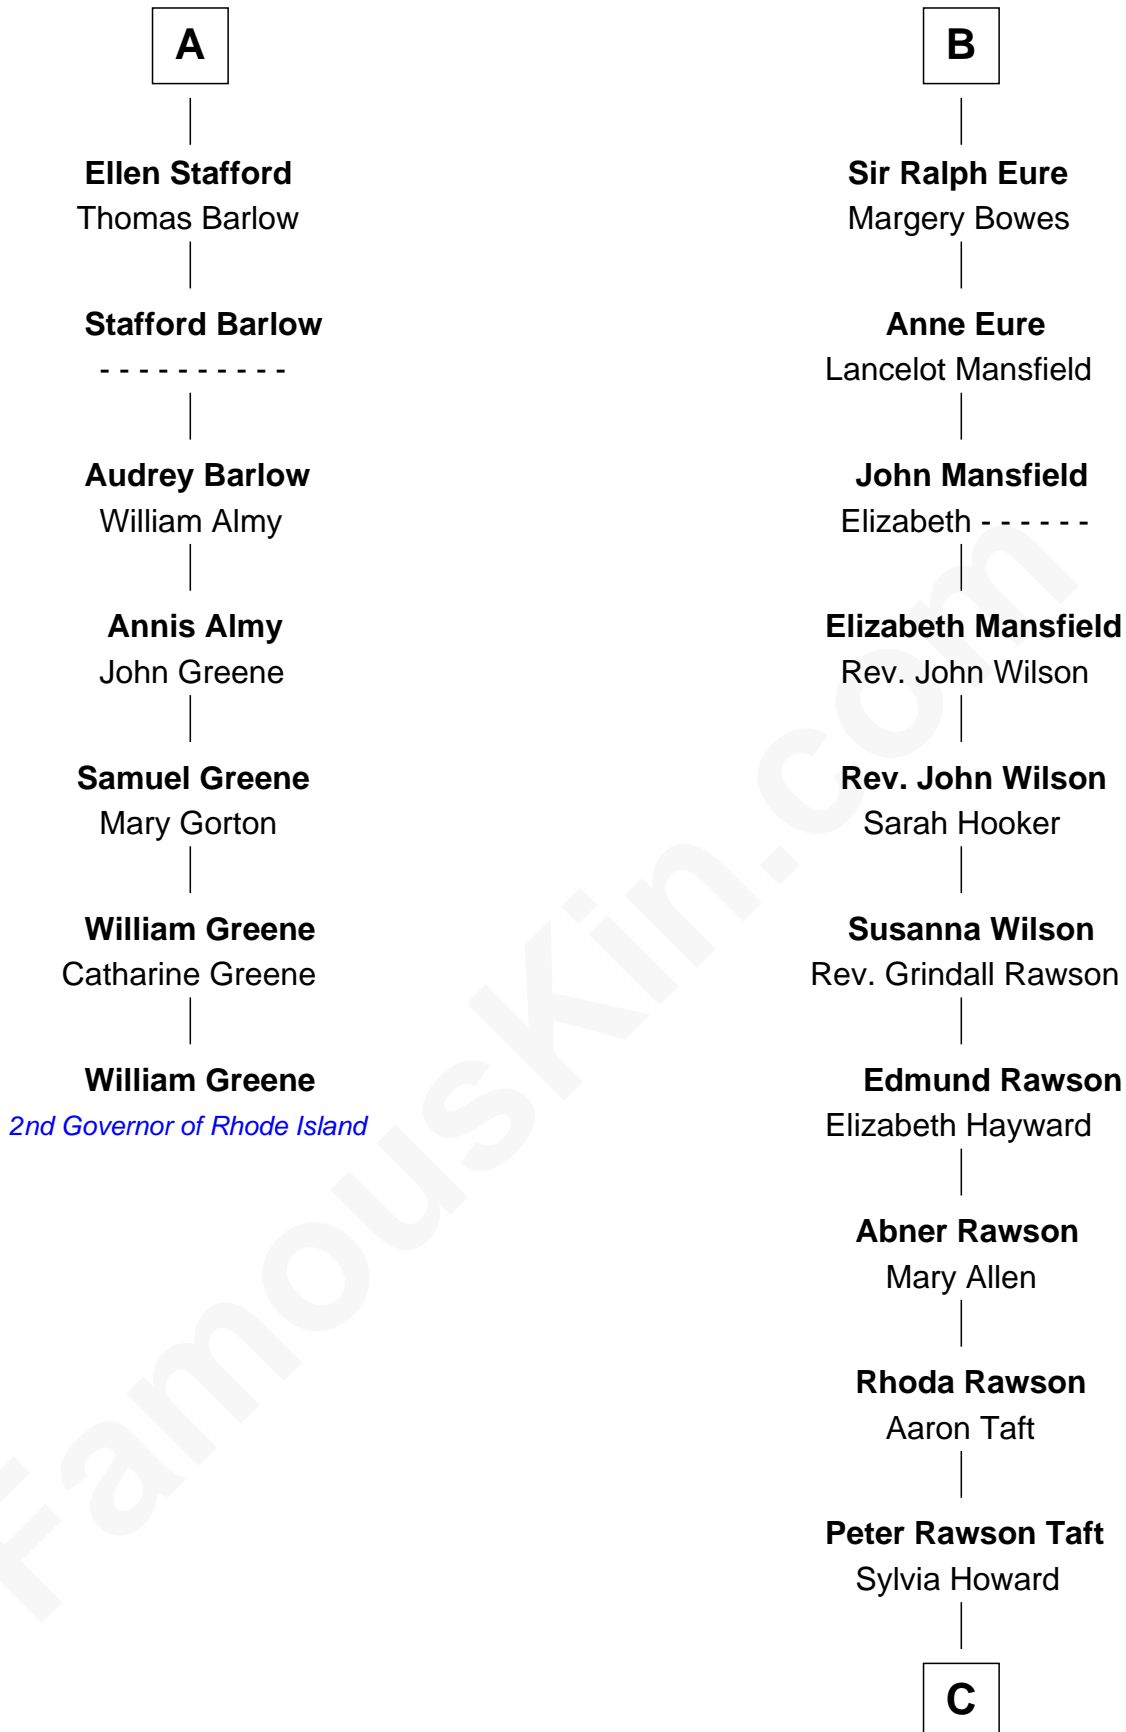

FamousKin.com Relationship Chart of William Greene

2nd Governor of Rhode Island

13th cousin 8 times removed of

Bob Taft

67th Governor of Ohio

C

Alphonso Taft

Louisa Maria Torrey

William Howard Taft

Helen Louise Herron

Robert Alphonso Taft

Martha Wheaton Bowers

Robert Alphonso Taft

Blanca Duncan Noël

Bob Taft

67th Governor of Ohio