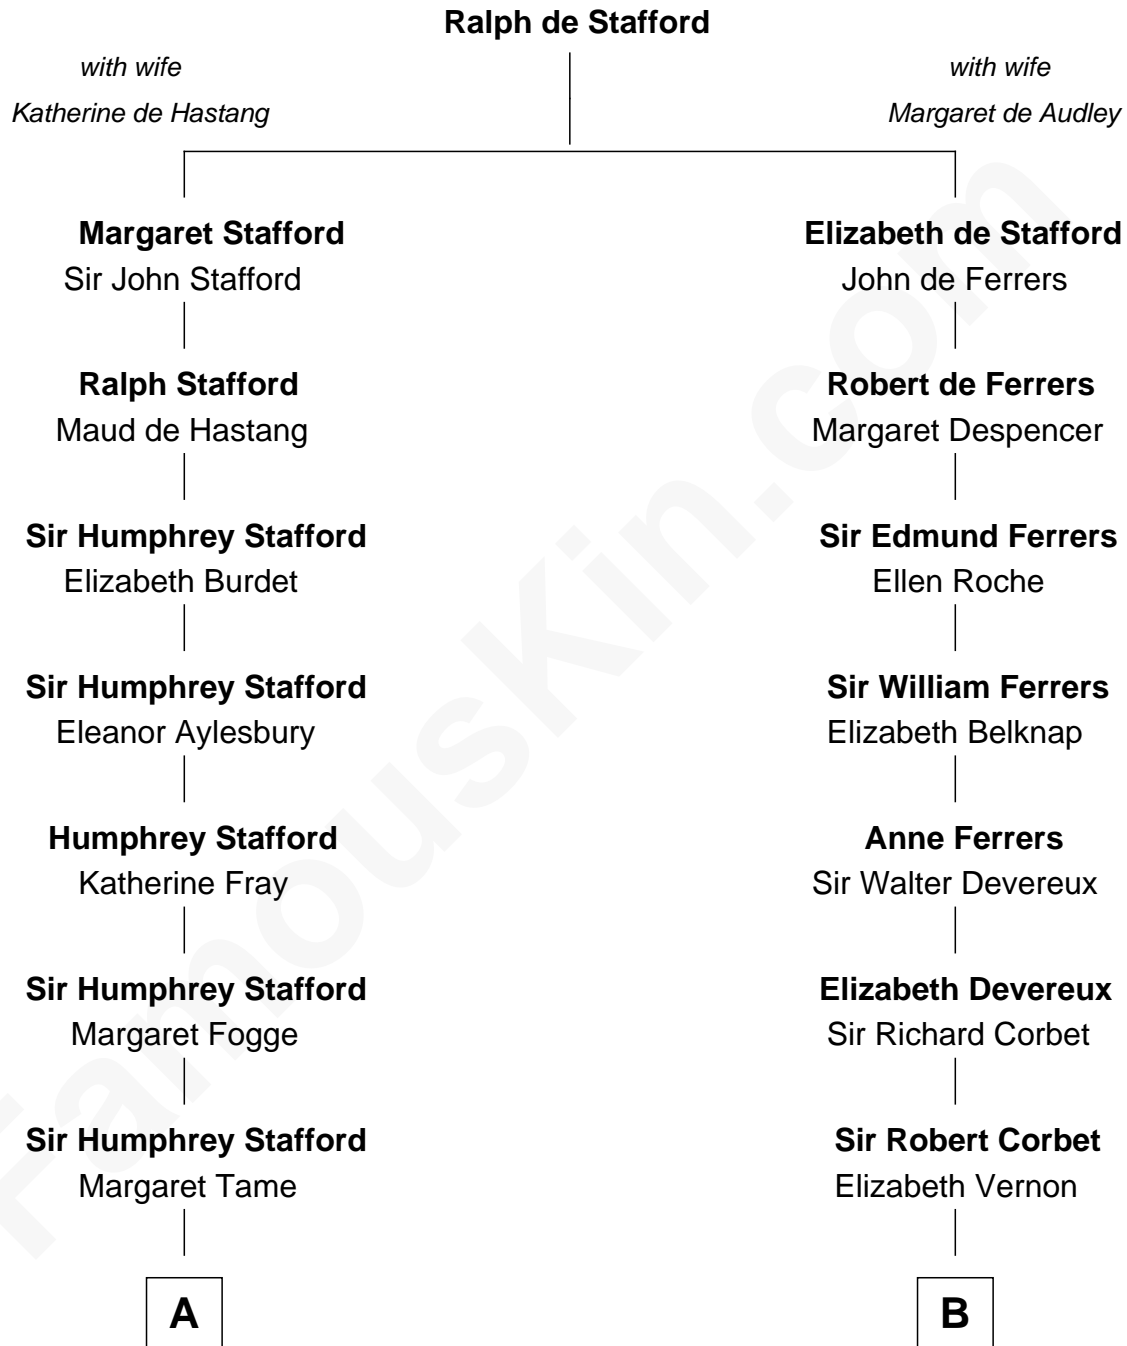

FamousKin.com

Relationship Chart of

William Greene

2nd Governor of Rhode Island

13th cousin 6 times removed of

J.P. Morgan, Jr.

American Banker and Philanthropist

C

Charles F. Tracy

Louisa Kirkland

Frances Louisa Tracy

John Pierpont Morgan

J.P. Morgan, Jr.

American Banker and Philanthropist