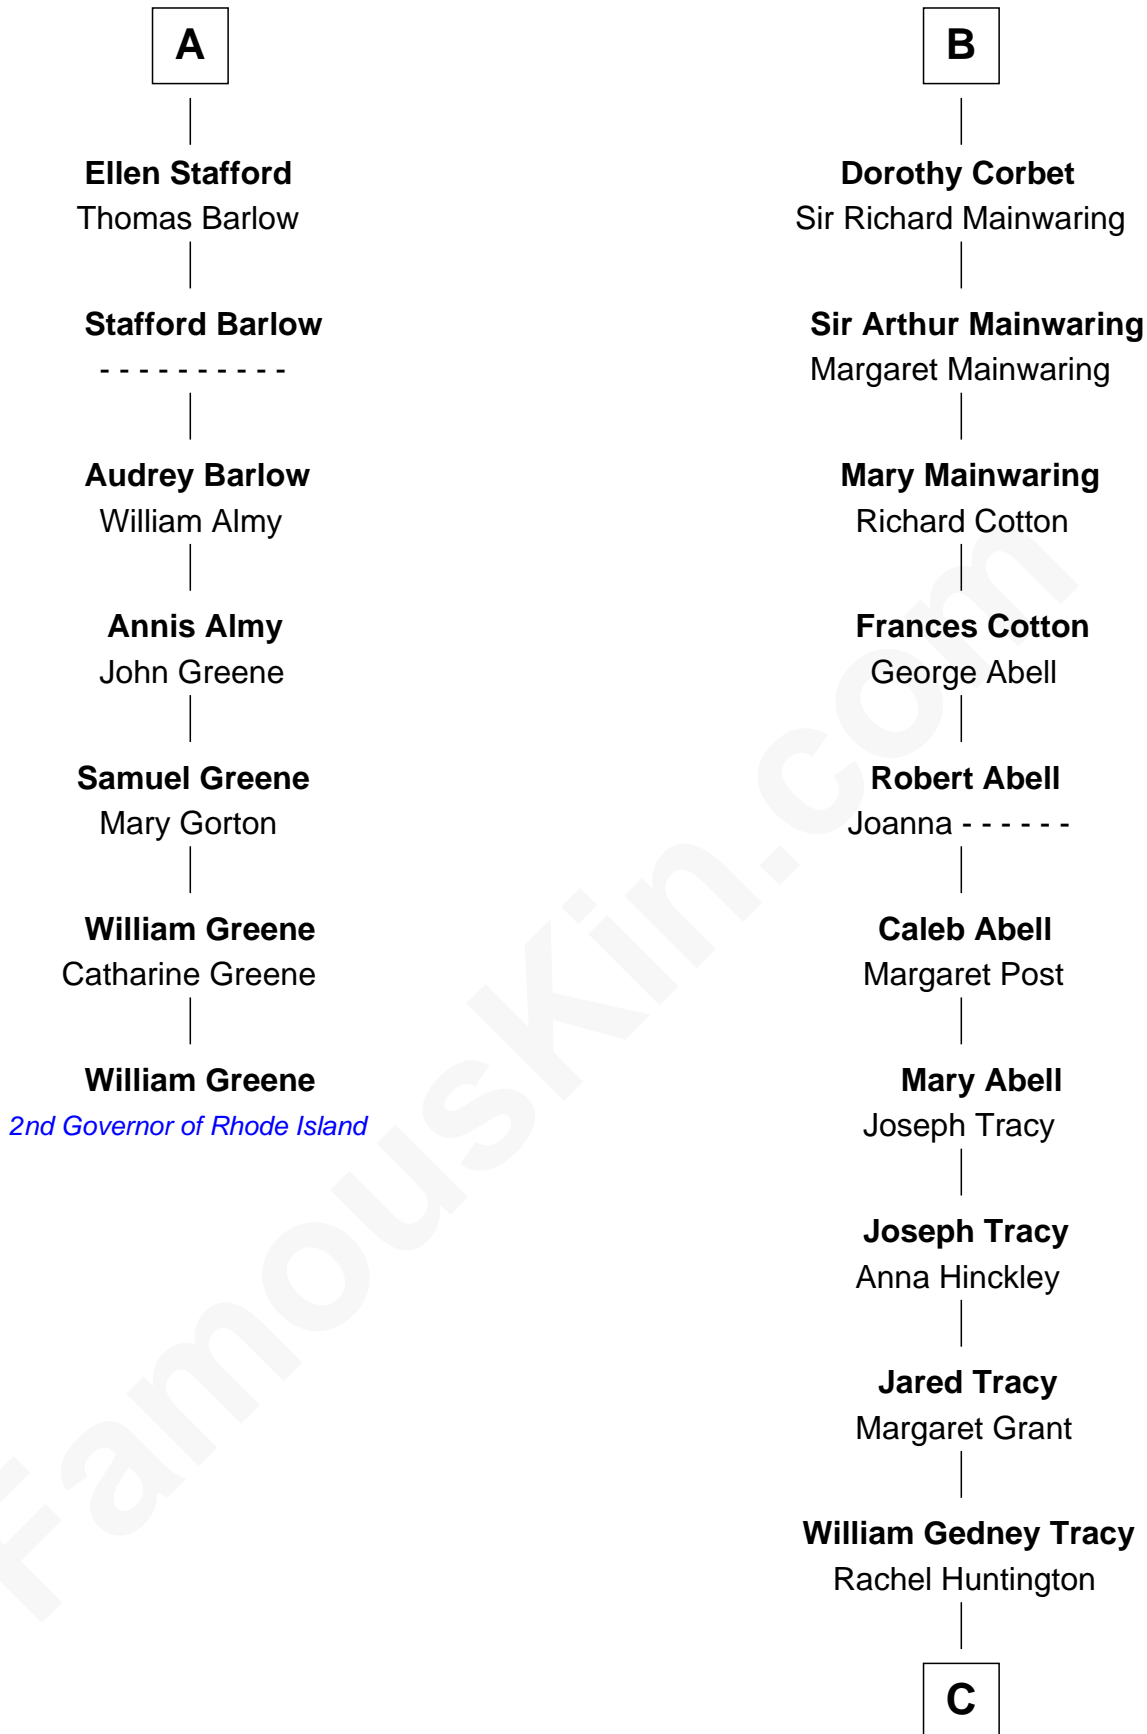

FamousKin.com

Relationship Chart of

William Greene

2nd Governor of Rhode Island

13th cousin 6 times removed of

J.P. Morgan, Jr.

American Banker and Philanthropist

C

Charles F. Tracy

Louisa Kirkland

Frances Louisa Tracy

John Pierpont Morgan

J.P. Morgan, Jr.

American Banker and Philanthropist