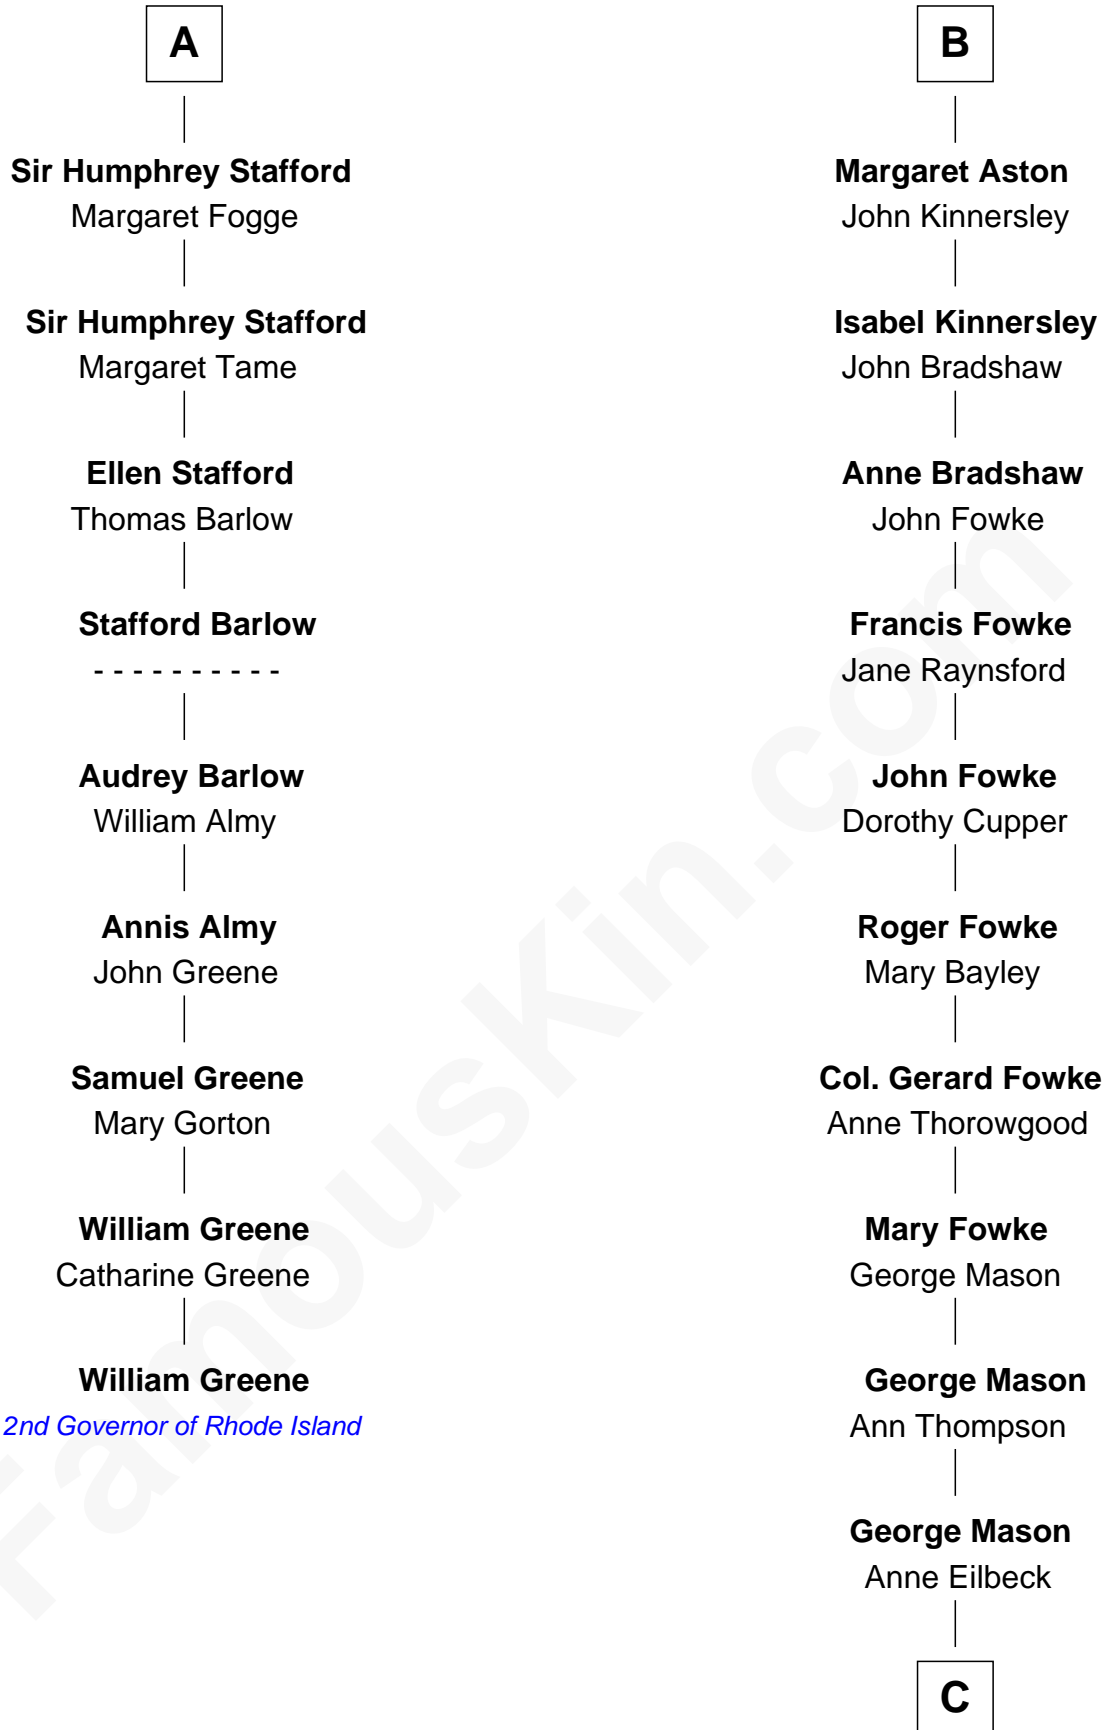

# FamousKin.com Relationship Chart of William Greene

*2nd Governor of Rhode Island*

15th cousin 4 times removed of

**Fitzhugh Lee**

*40th Governor of Virginia*

C

**Gen. John Mason**

Anne Maria Murray

**Anna Maria Mason**

Sydney Smith Lee

**Fitzhugh Lee**

*40th Governor of Virginia*

FamousKin.com