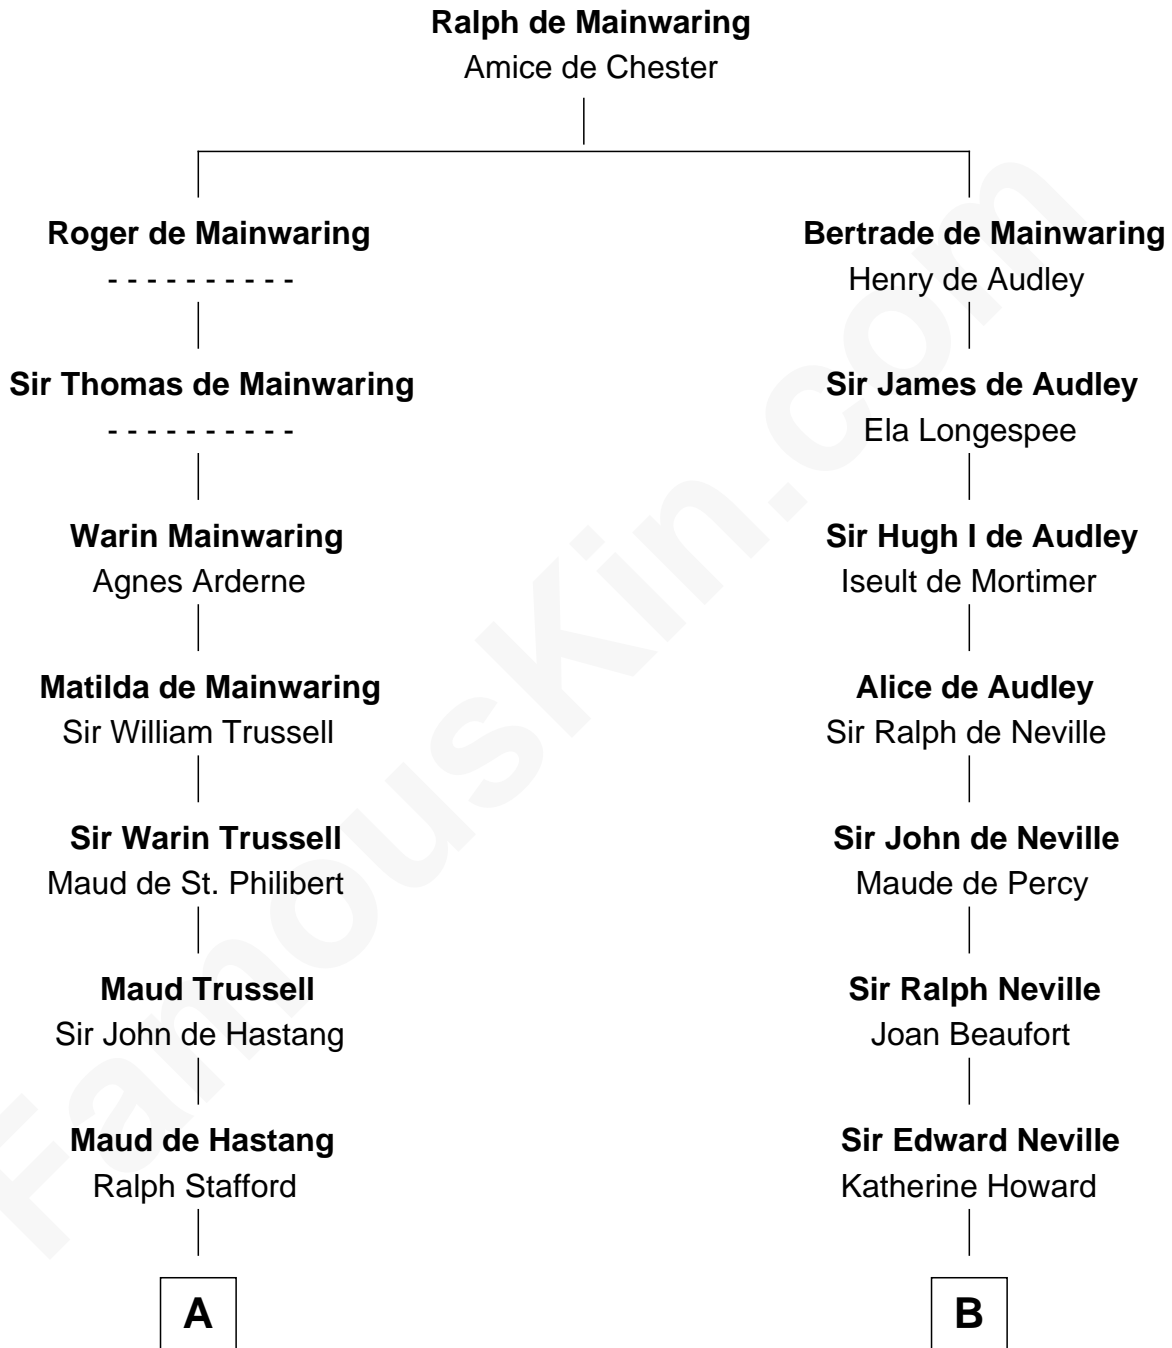

FamousKin.com

Relationship Chart of

William Greene

2nd Governor of Rhode Island

18th cousin 2 times removed of

Fitzhugh Lee

40th Governor of Virginia

C

William Greene
Catharine Greene

William Greene
2nd Governor of Rhode Island

D

Col. Henry Lee
Lucy Grymes

Maj. Gen. Henry Lee
Anne Hill Carter

Sydney Smith Lee
Anna Maria Mason

Fitzhugh Lee
40th Governor of Virginia