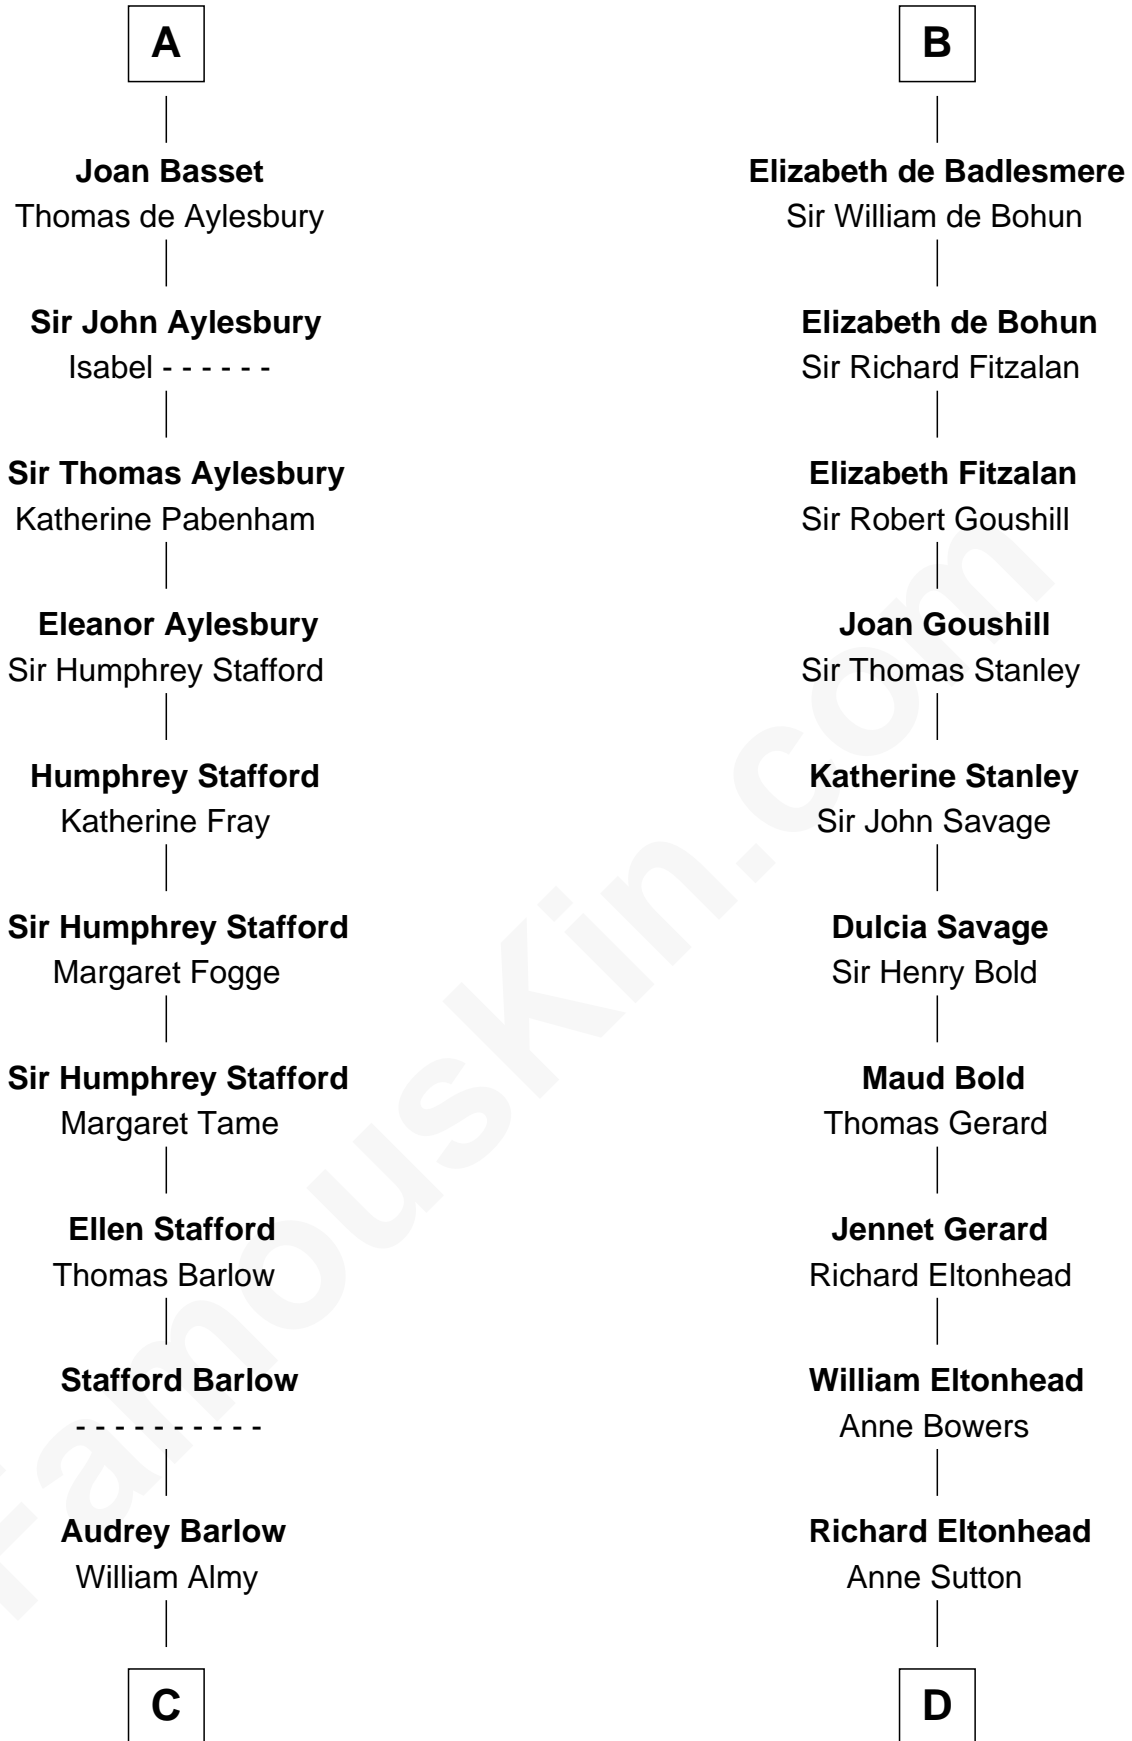

FamousKin.com

Relationship Chart of

William Greene

2nd Governor of Rhode Island

20th cousin 1 time removed of

Thomas Sim Lee

2nd and 7th Governor of Maryland

Saheer I de Quincy

Maud de St. Liz

C

Annis Almy
John Greene

Samuel Greene
Mary Gorton

William Greene
Catharine Greene

William Greene
2nd Governor of Rhode Island

D

Alice Eltonhead
Henry Corbin