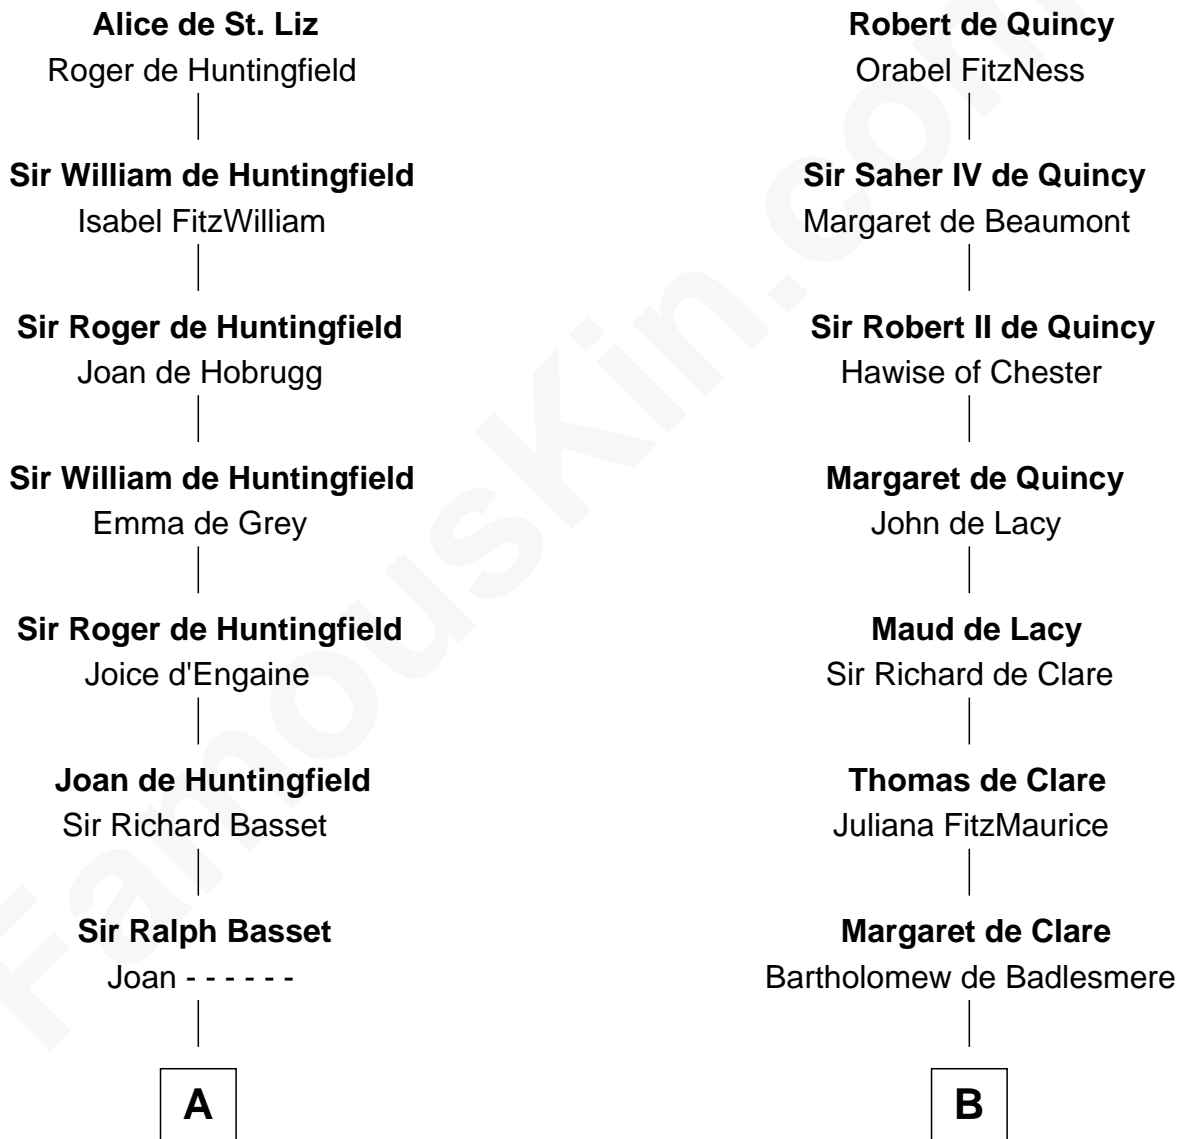

FamousKin.com

Relationship Chart of

William Greene

2nd Governor of Rhode Island

20th cousin 1 time removed of

Thomas Sim Lee

2nd and 7th Governor of Maryland

Saheer I de Quincy

Maud de St. Liz

C

Annis Almy
John Greene

Samuel Greene
Mary Gorton

William Greene
Catharine Greene

William Greene
2nd Governor of Rhode Island

D

Alice Eltonhead
Henry Corbin