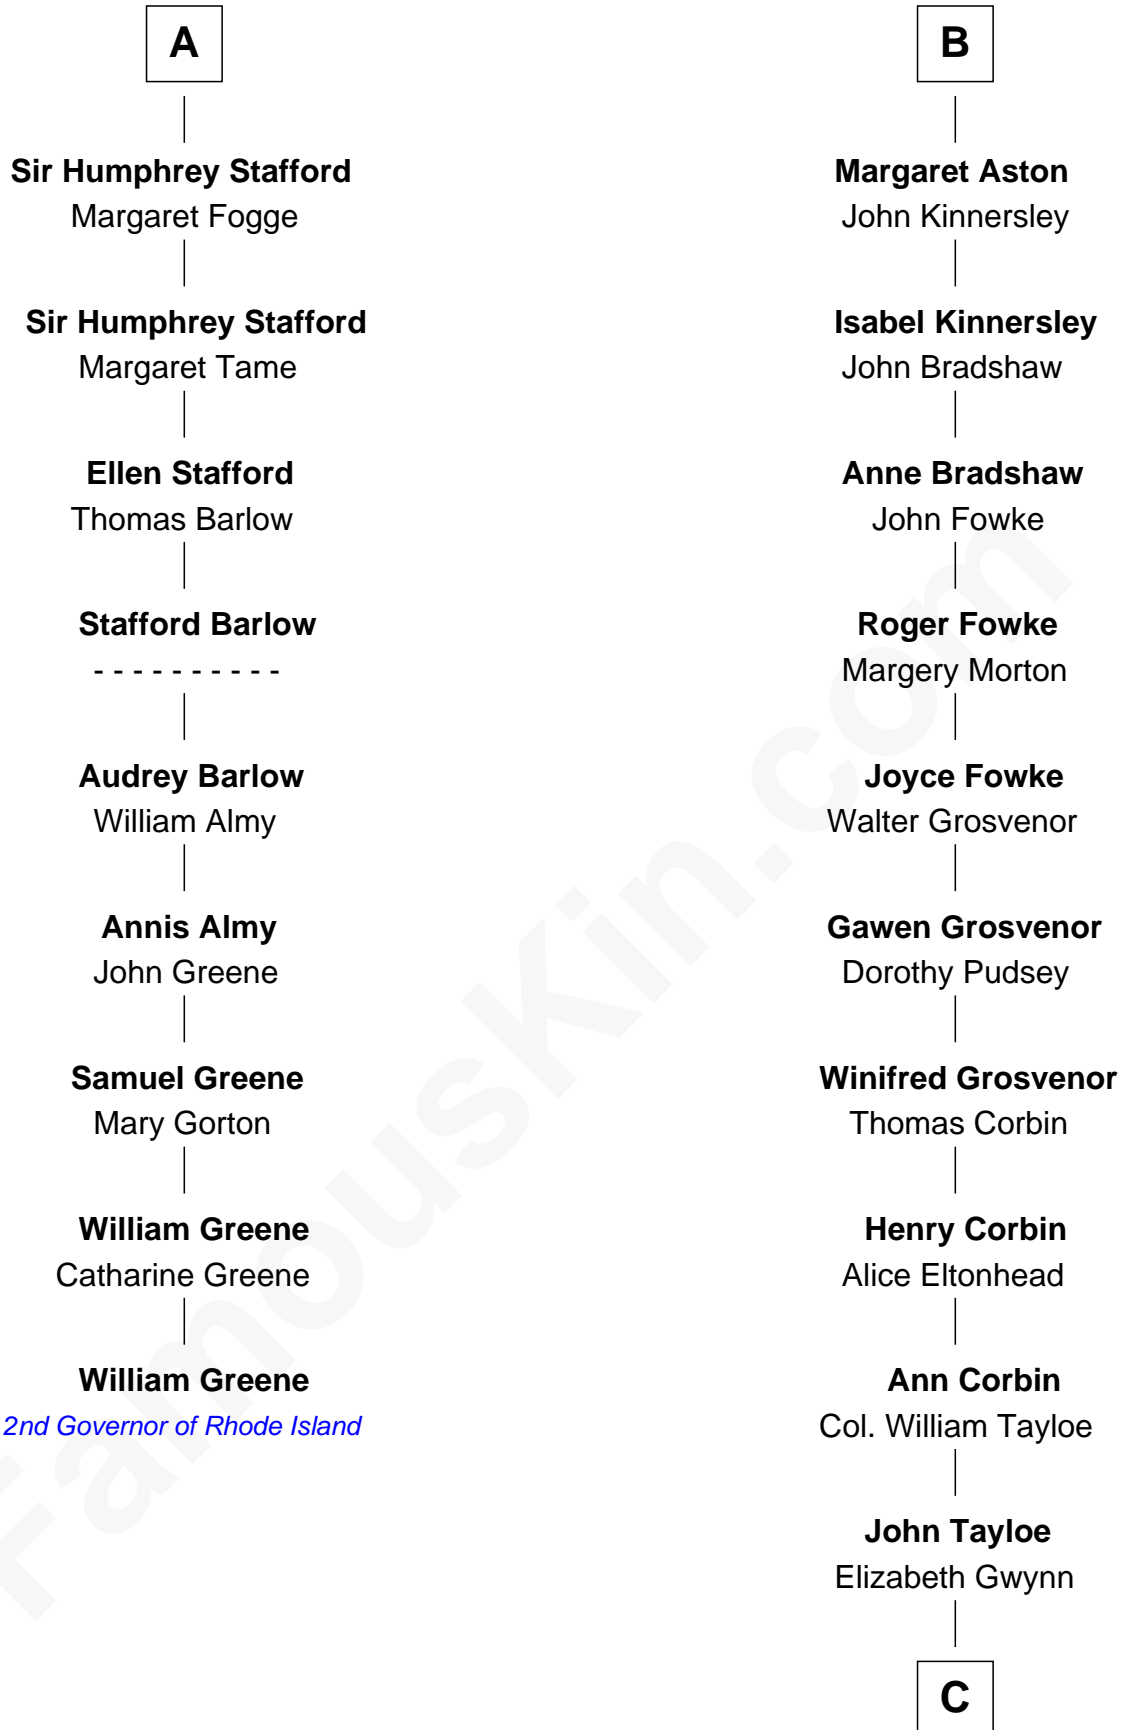

FamousKin.com Relationship Chart of William Greene

2nd Governor of Rhode Island

15th cousin 4 times removed of

Edward Lloyd V

13th Governor of Maryland

C

John Tayloe

Rebecca Plater

Elizabeth Tayloe

Col. Edward Lloyd

Edward Lloyd V

13th Governor of Maryland