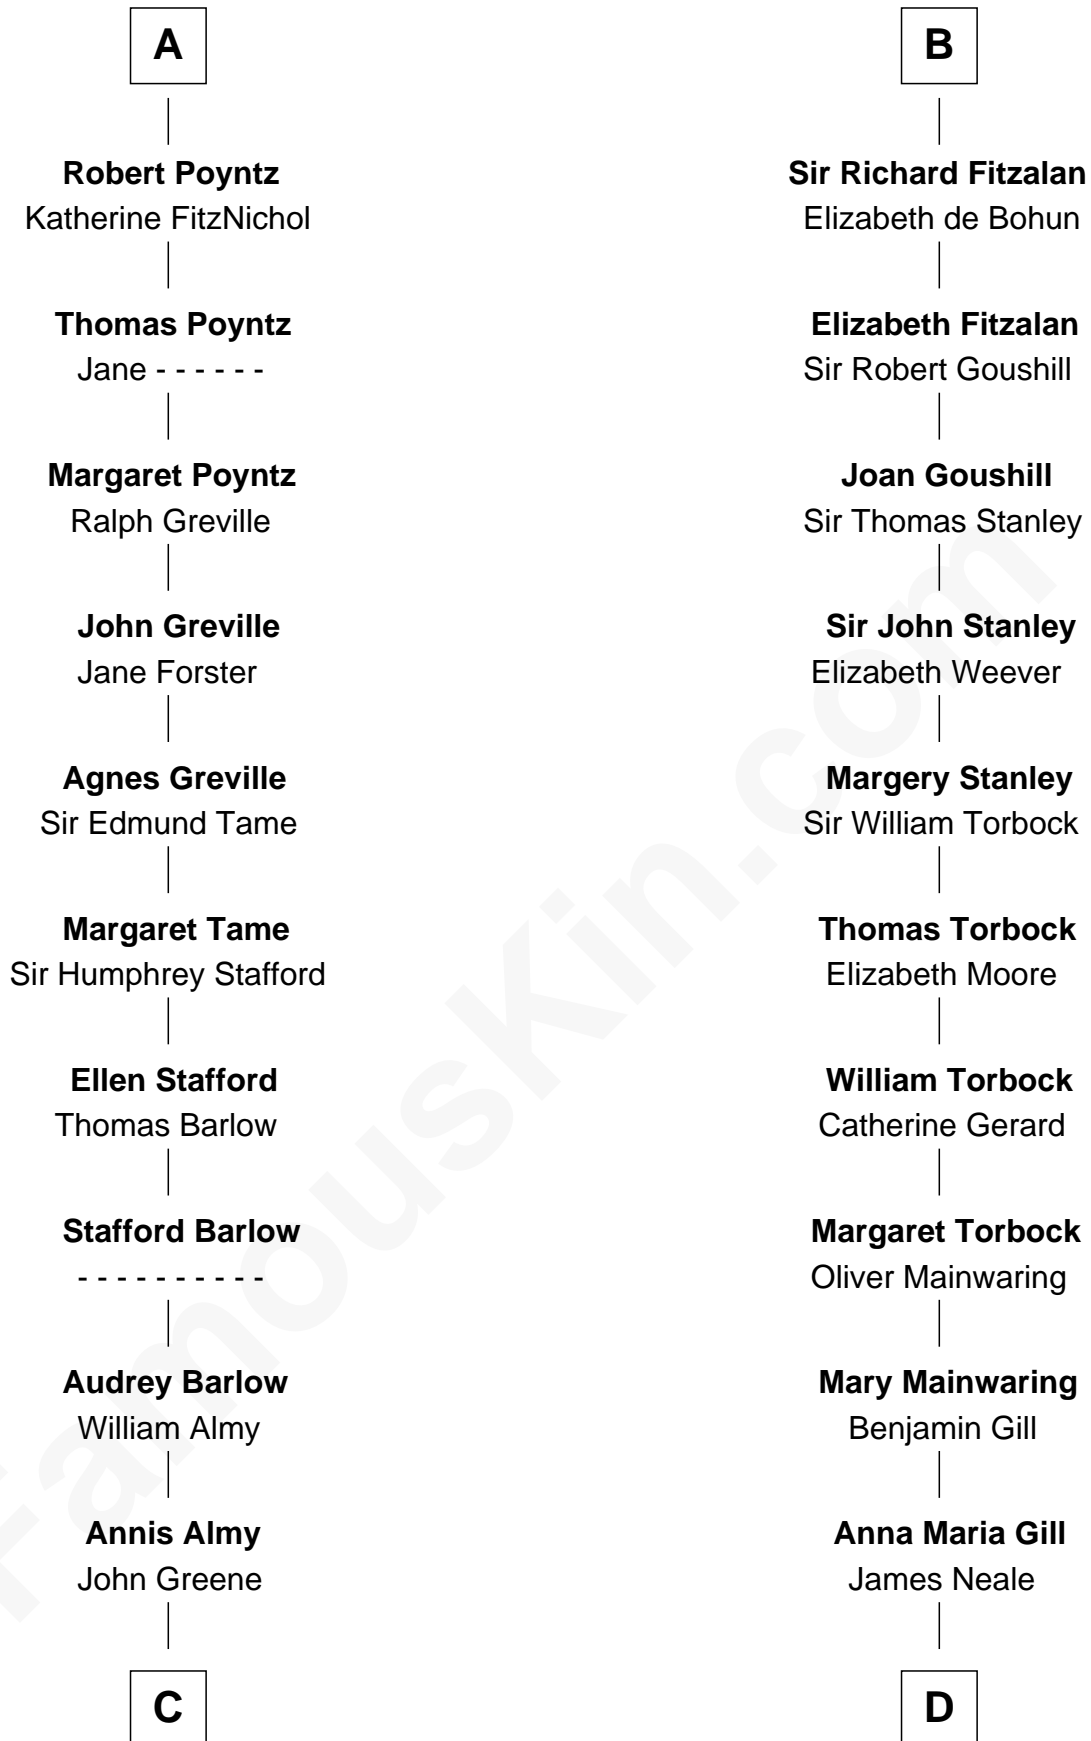

FamousKin.com

Relationship Chart of

William Greene

2nd Governor of Rhode Island

19th cousin 2 times removed of

Edward Lloyd V

13th Governor of Maryland

C

Samuel Greene

Mary Gorton

William Greene

Catharine Greene

William Greene

2nd Governor of Rhode Island

D

Henrietta Maria Neale

Col. Philemon Lloyd

Edward Lloyd

Sarah Covington

Col. Edward Lloyd

Anne Rousby

Col. Edward Lloyd

Elizabeth Tayloe

Edward Lloyd V