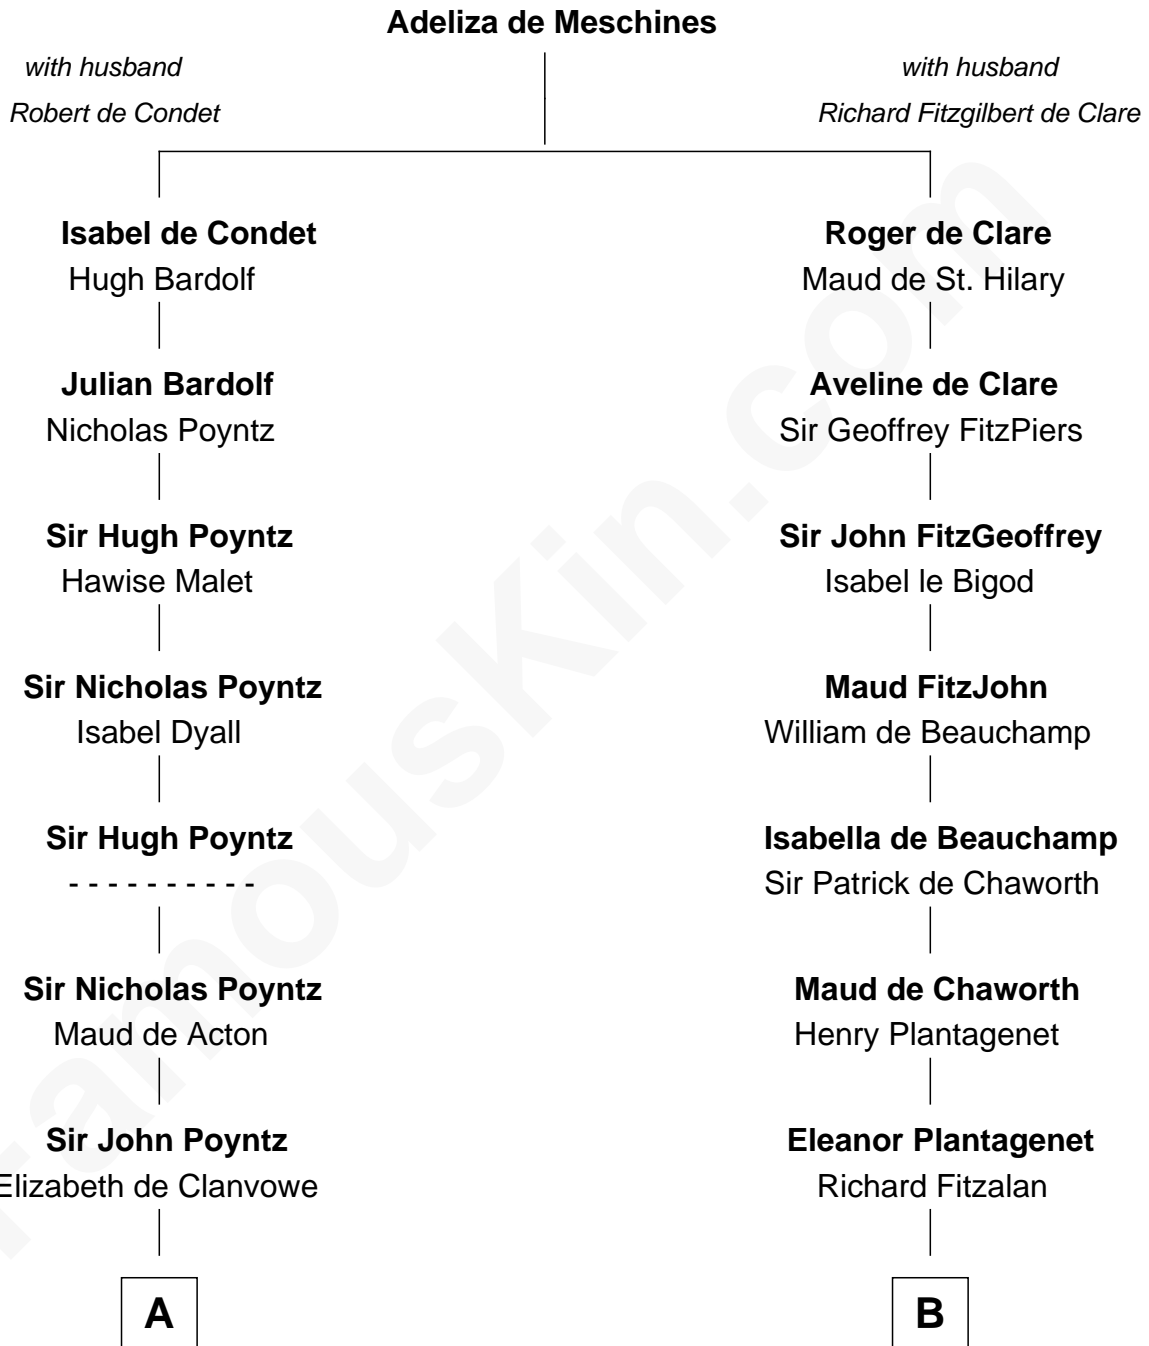

FamousKin.com

Relationship Chart of

William Greene

2nd Governor of Rhode Island

19th cousin 2 times removed of

Edward Lloyd V

13th Governor of Maryland

C

Samuel Greene

Mary Gorton

William Greene

Catharine Greene

William Greene

2nd Governor of Rhode Island

D

Henrietta Maria Neale