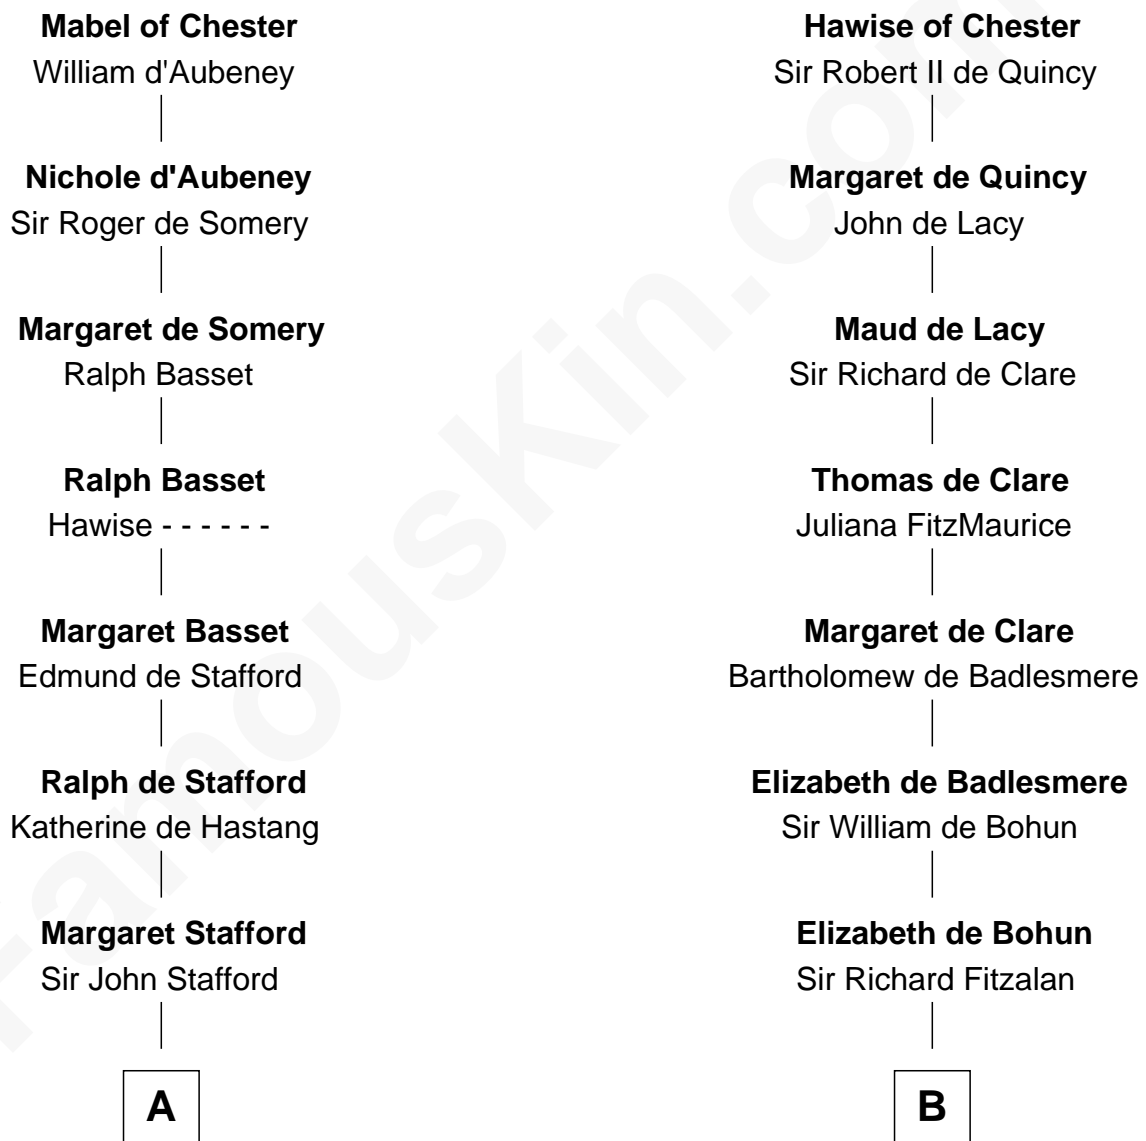

FamousKin.com

Relationship Chart of

William Greene

2nd Governor of Rhode Island

19th cousin 1 time removed of

Charles Goldsborough

16th Governor of Maryland

Hugh de Kevelioc
Bertrade de Montfort

C

Samuel Greene

Mary Gorton

William Greene

Catharine Greene

William Greene

2nd Governor of Rhode Island

D

Anna Maria Lloyd

Richard Tilghman

William Tilghman

Margaret Lloyd

Anna Maria Tilghman

Charles Goldsborough

Charles Goldsborough

16th Governor of Maryland