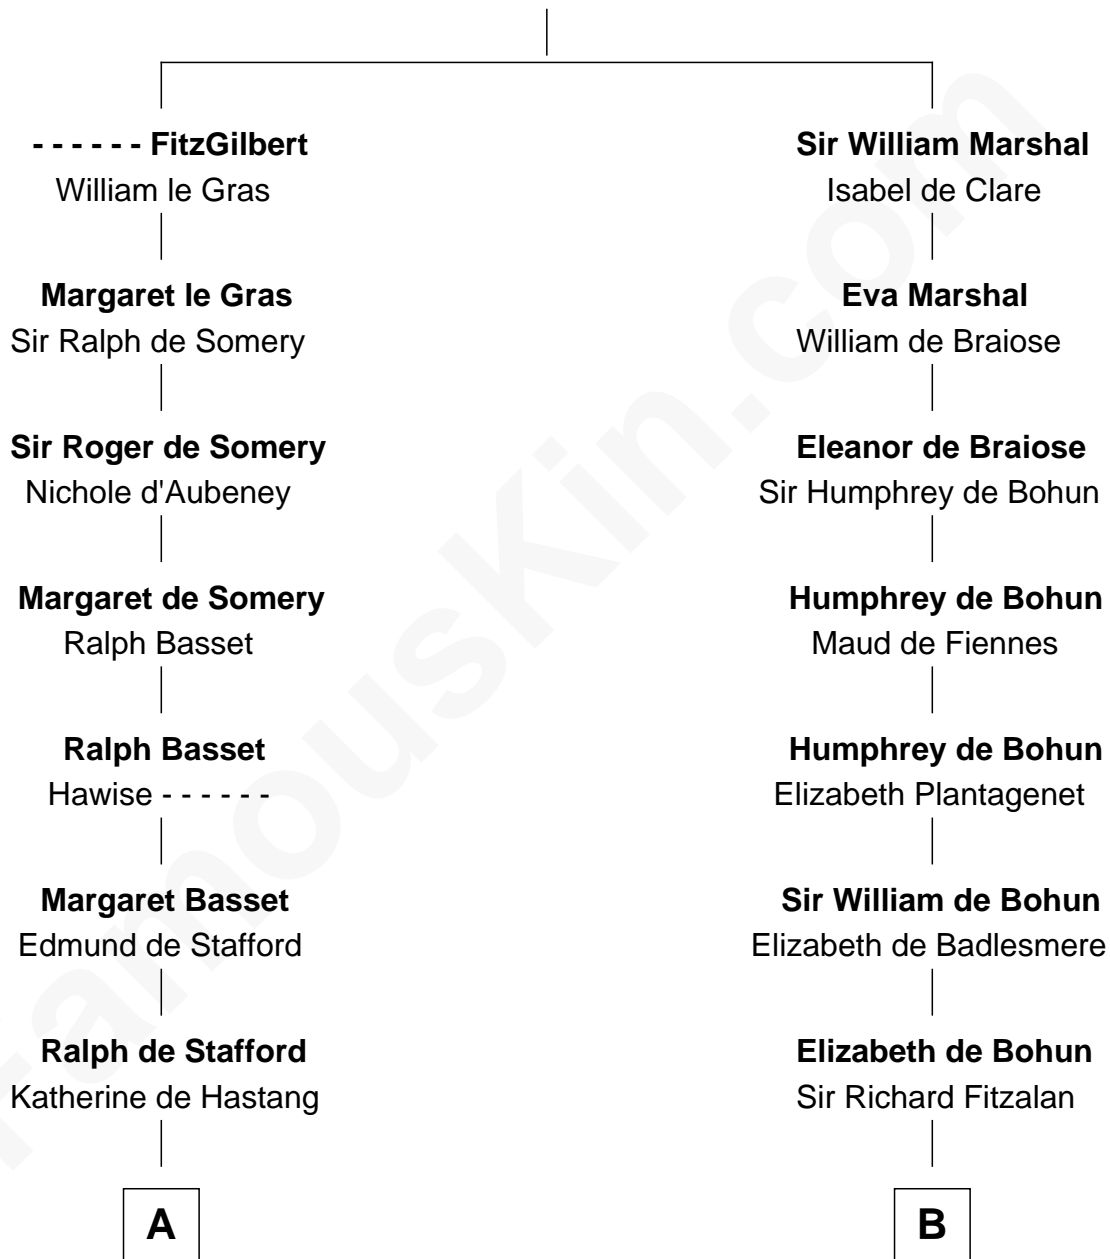

FamousKin.com Relationship Chart of

William Greene

2nd Governor of Rhode Island

20th cousin of

Charles Goldsborough

16th Governor of Maryland

John FitzGilbert
Sybilla of Salisbury

C

Annis Almy
John Greene

Samuel Greene
Mary Gorton

William Greene
Catharine Greene

William Greene
2nd Governor of Rhode Island

D

Anna Maria Lloyd
Richard Tilghman

William Tilghman
Margaret Lloyd

Anna Maria Tilghman
Charles Goldsborough

Charles Goldsborough
16th Governor of Maryland