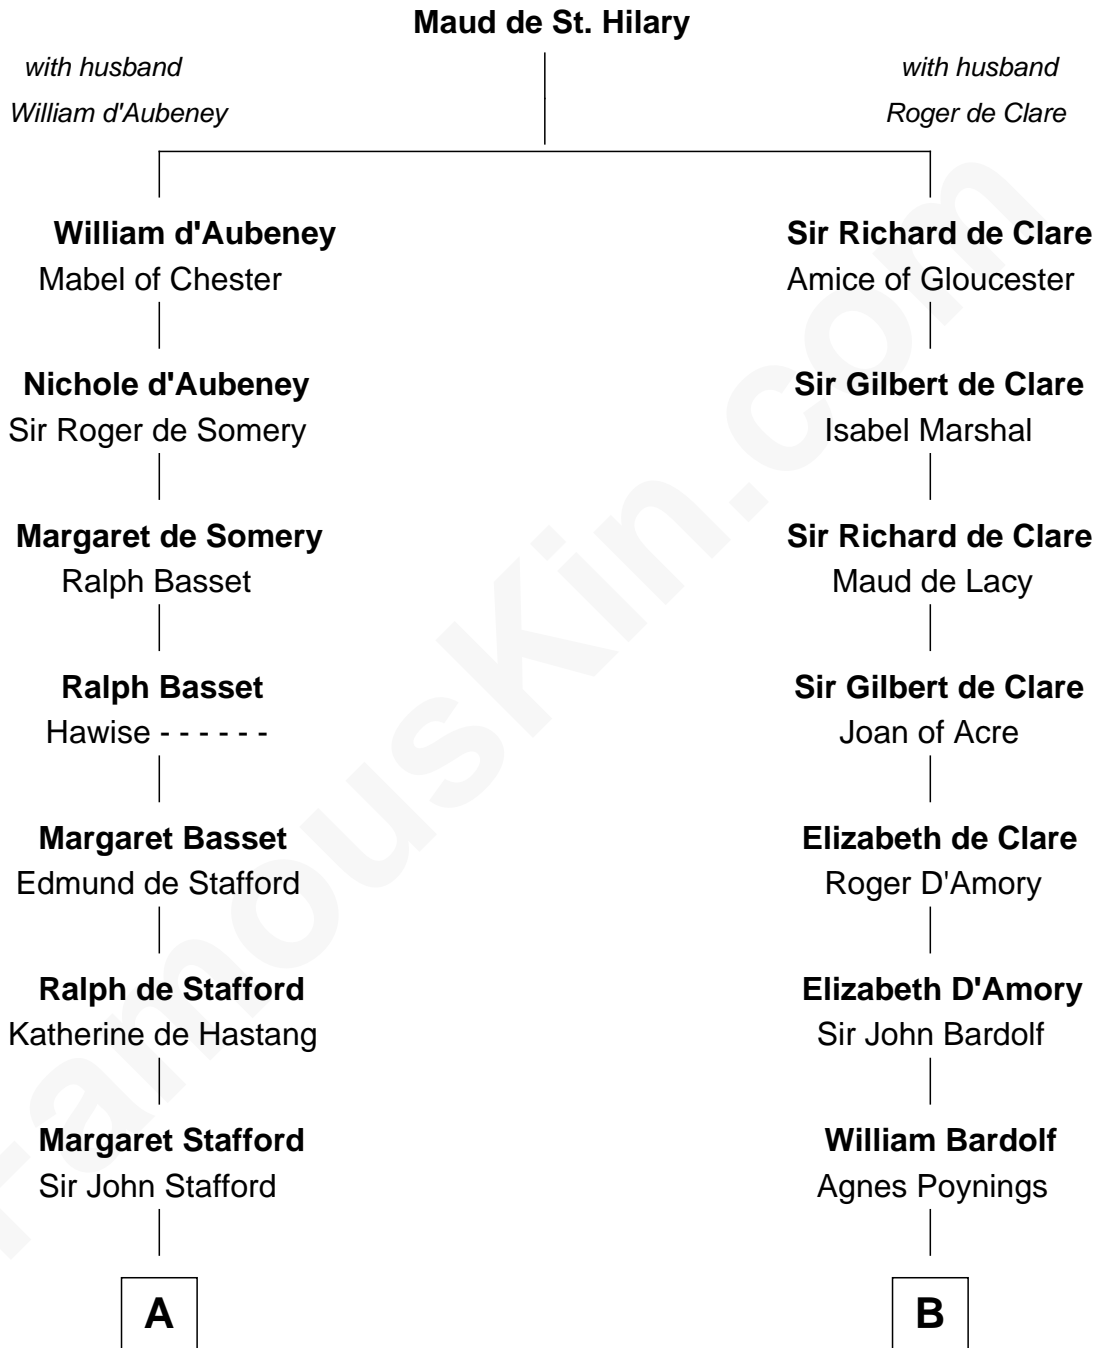

## Relationship Chart of

### William Greene

*2nd Governor of Rhode Island*

19th cousin 1 time removed of

### Charles Carnan Ridgely

*15th Governor of Maryland*

**C**

**Samuel Greene**

Mary Gorton

**William Greene**

Catharine Greene

**William Greene**