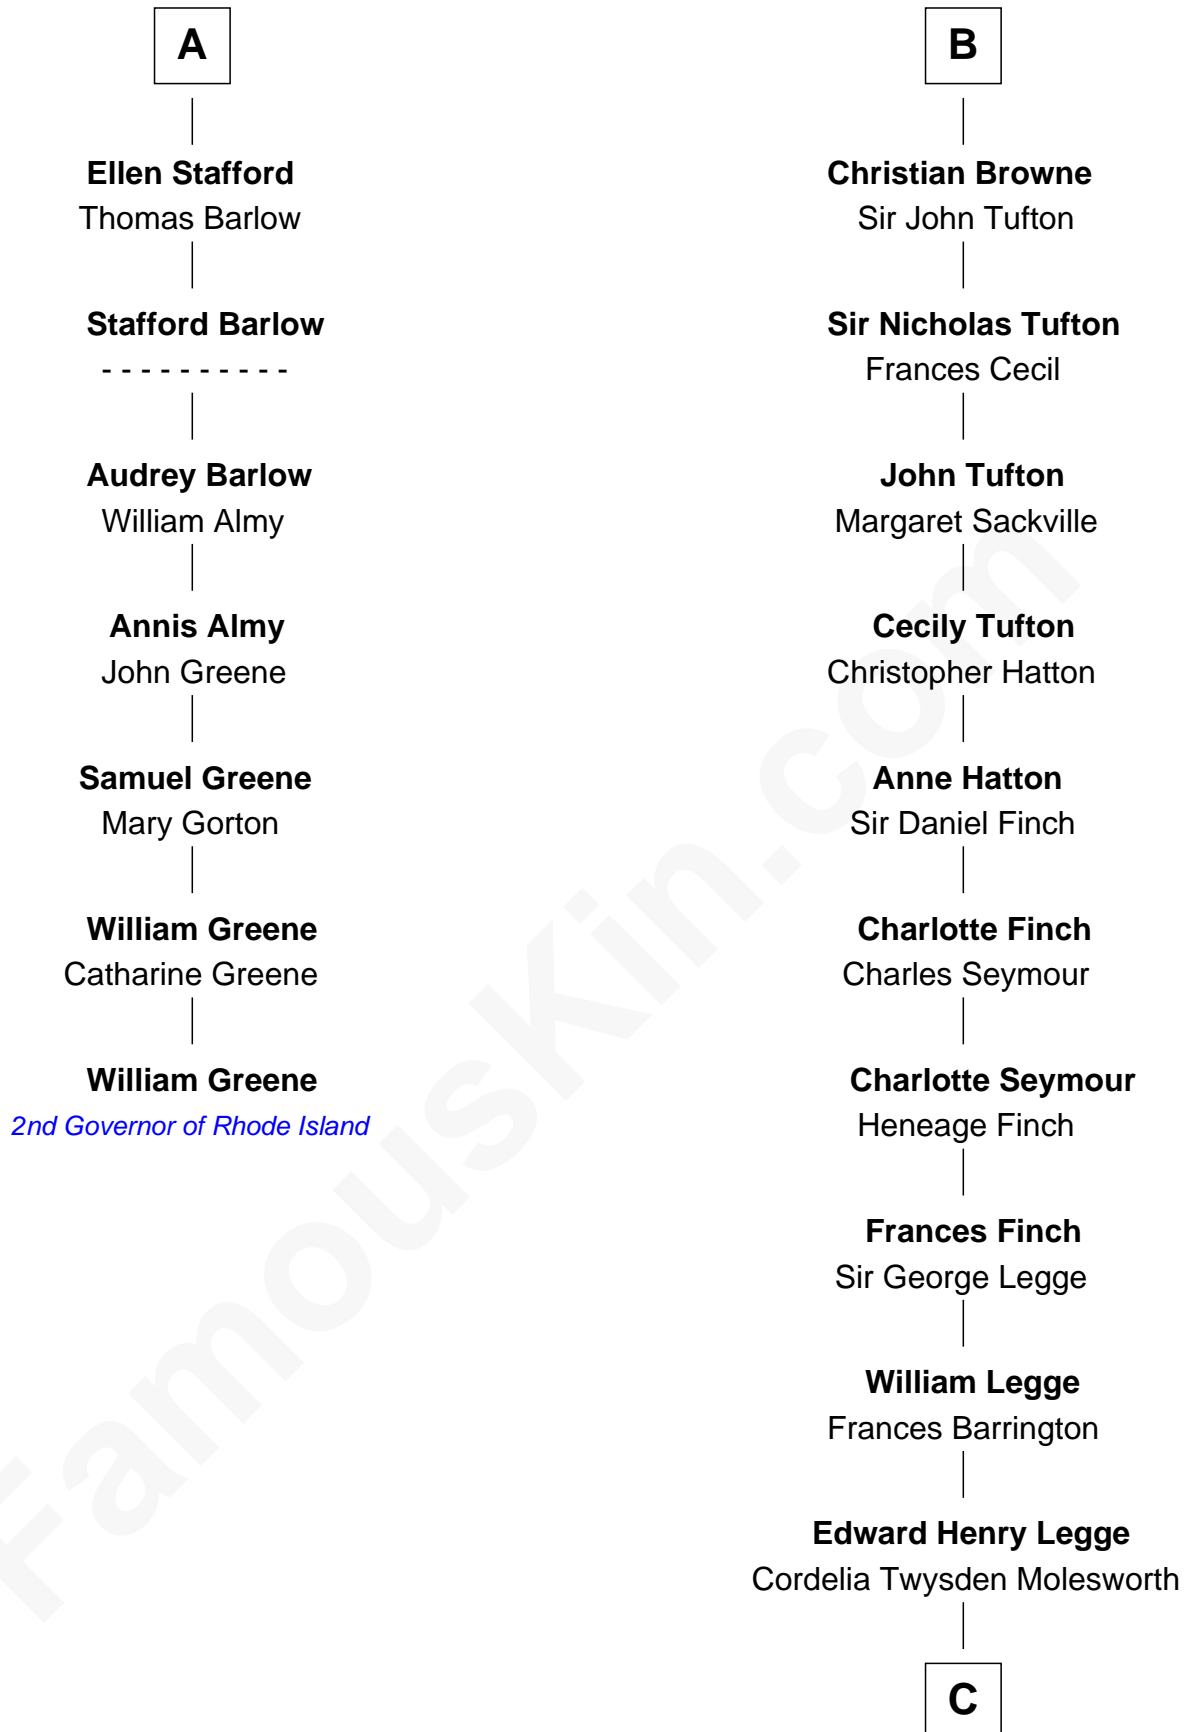

FamousKin.com

Relationship Chart of

William Greene

2nd Governor of Rhode Island

13th cousin 7 times removed of

Kit Harington

TV Actor - "Game of Thrones"

C

Lois Marjorie Legge
Ernest Wriothesley Denny

Lavender Cecilia Denny
John Charles Dundas Harington

Sir David Richard Harington
Deborah Jane Catesby

Kit Harington

TV Actor - "Game of Thrones"