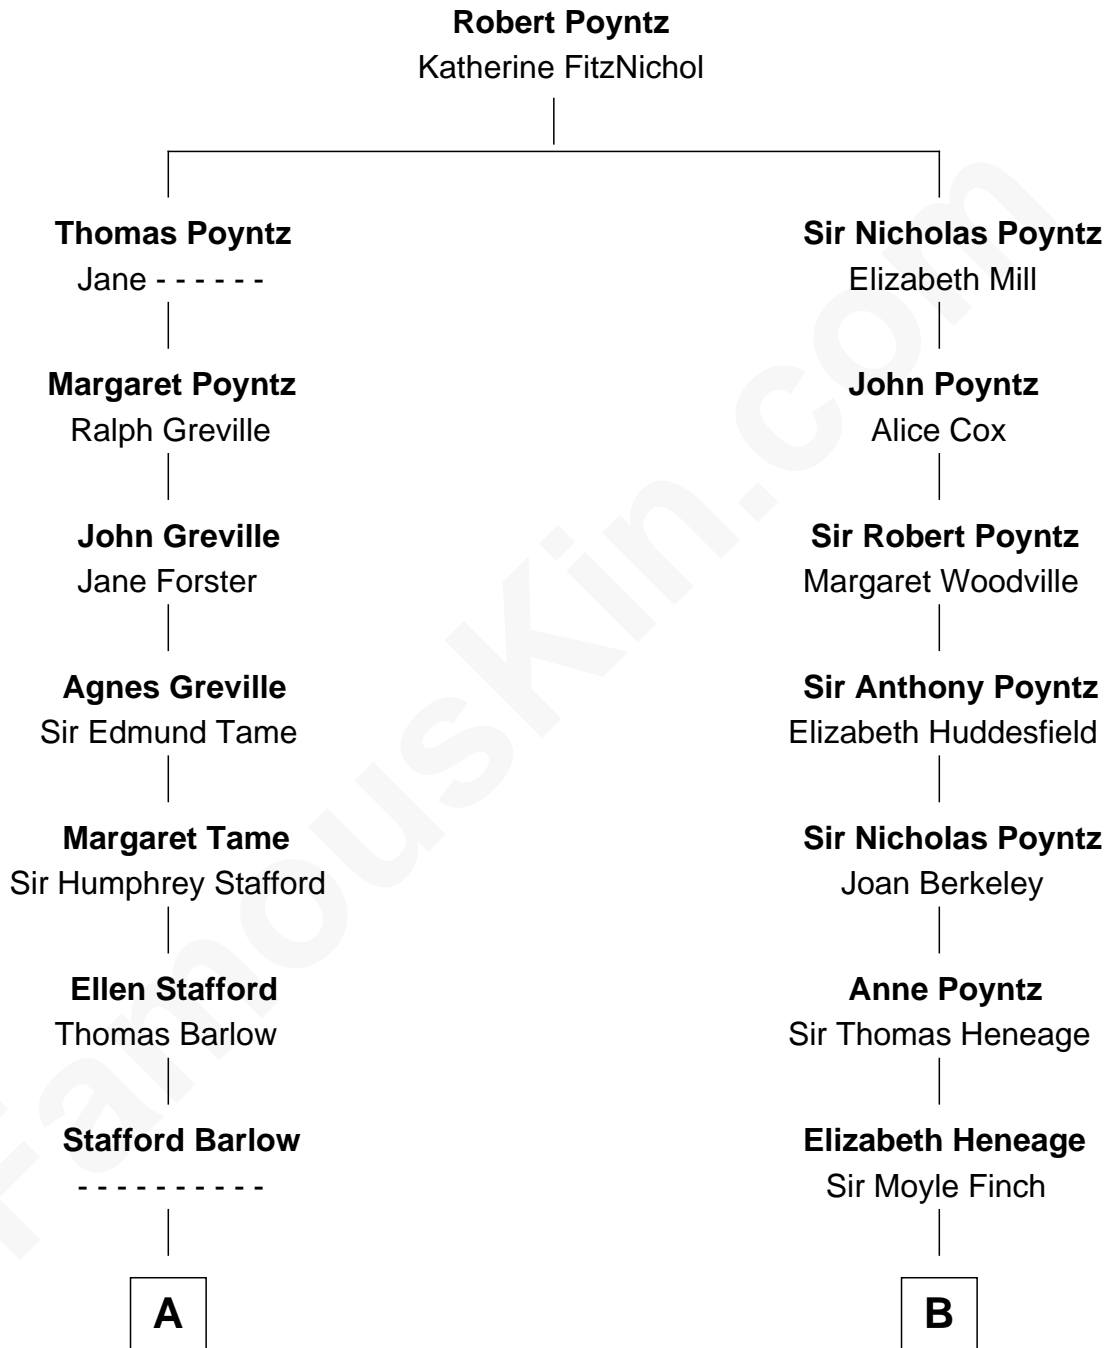

FamousKin.com Relationship Chart of

William Greene

2nd Governor of Rhode Island

11th cousin 7 times removed of

Kit Harington

TV Actor - "Game of Thrones"

C

Sir David Richard Harington

Deborah Jane Catesby

Kit Harington

TV Actor - "Game of Thrones"

FamousKin.com