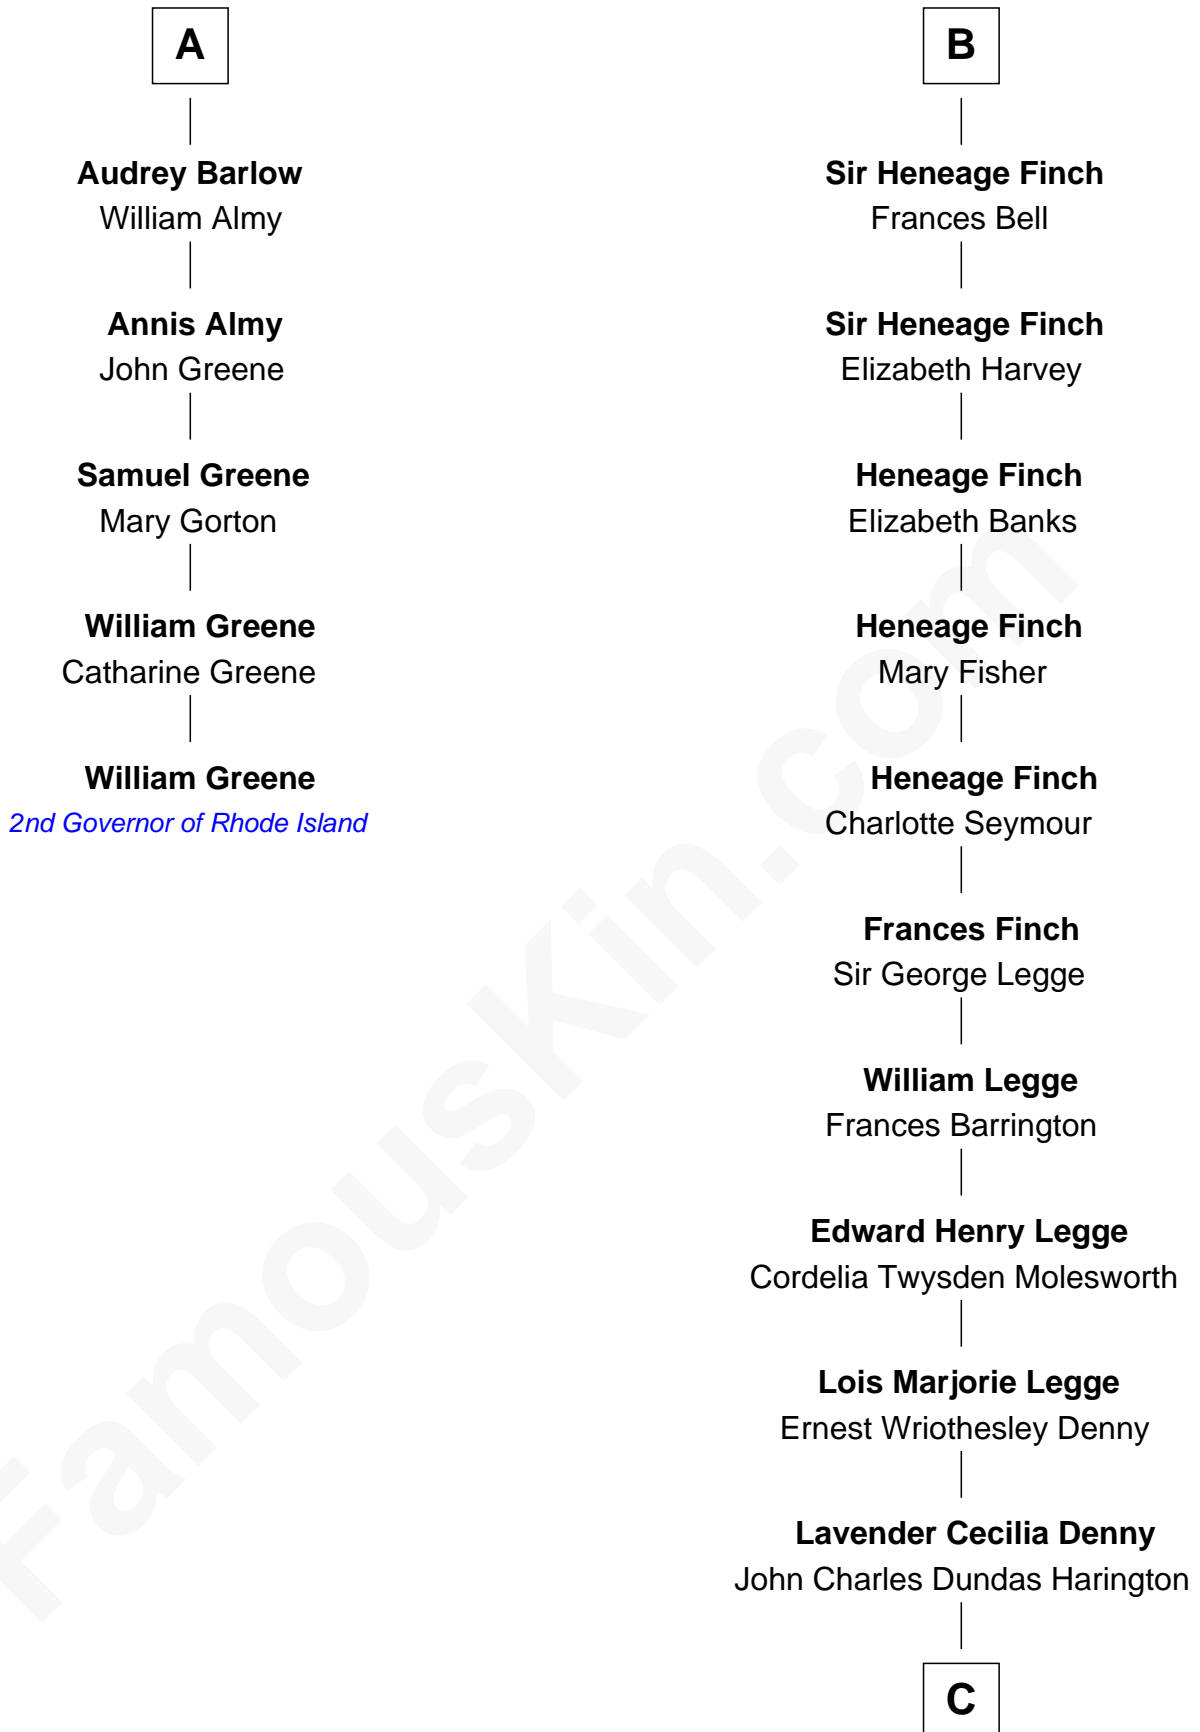

FamousKin.com Relationship Chart of

William Greene

2nd Governor of Rhode Island

11th cousin 7 times removed of

Kit Harington

TV Actor - "Game of Thrones"

C

Sir David Richard Harington

Deborah Jane Catesby

Kit Harington

TV Actor - "Game of Thrones"

FamousKin.com