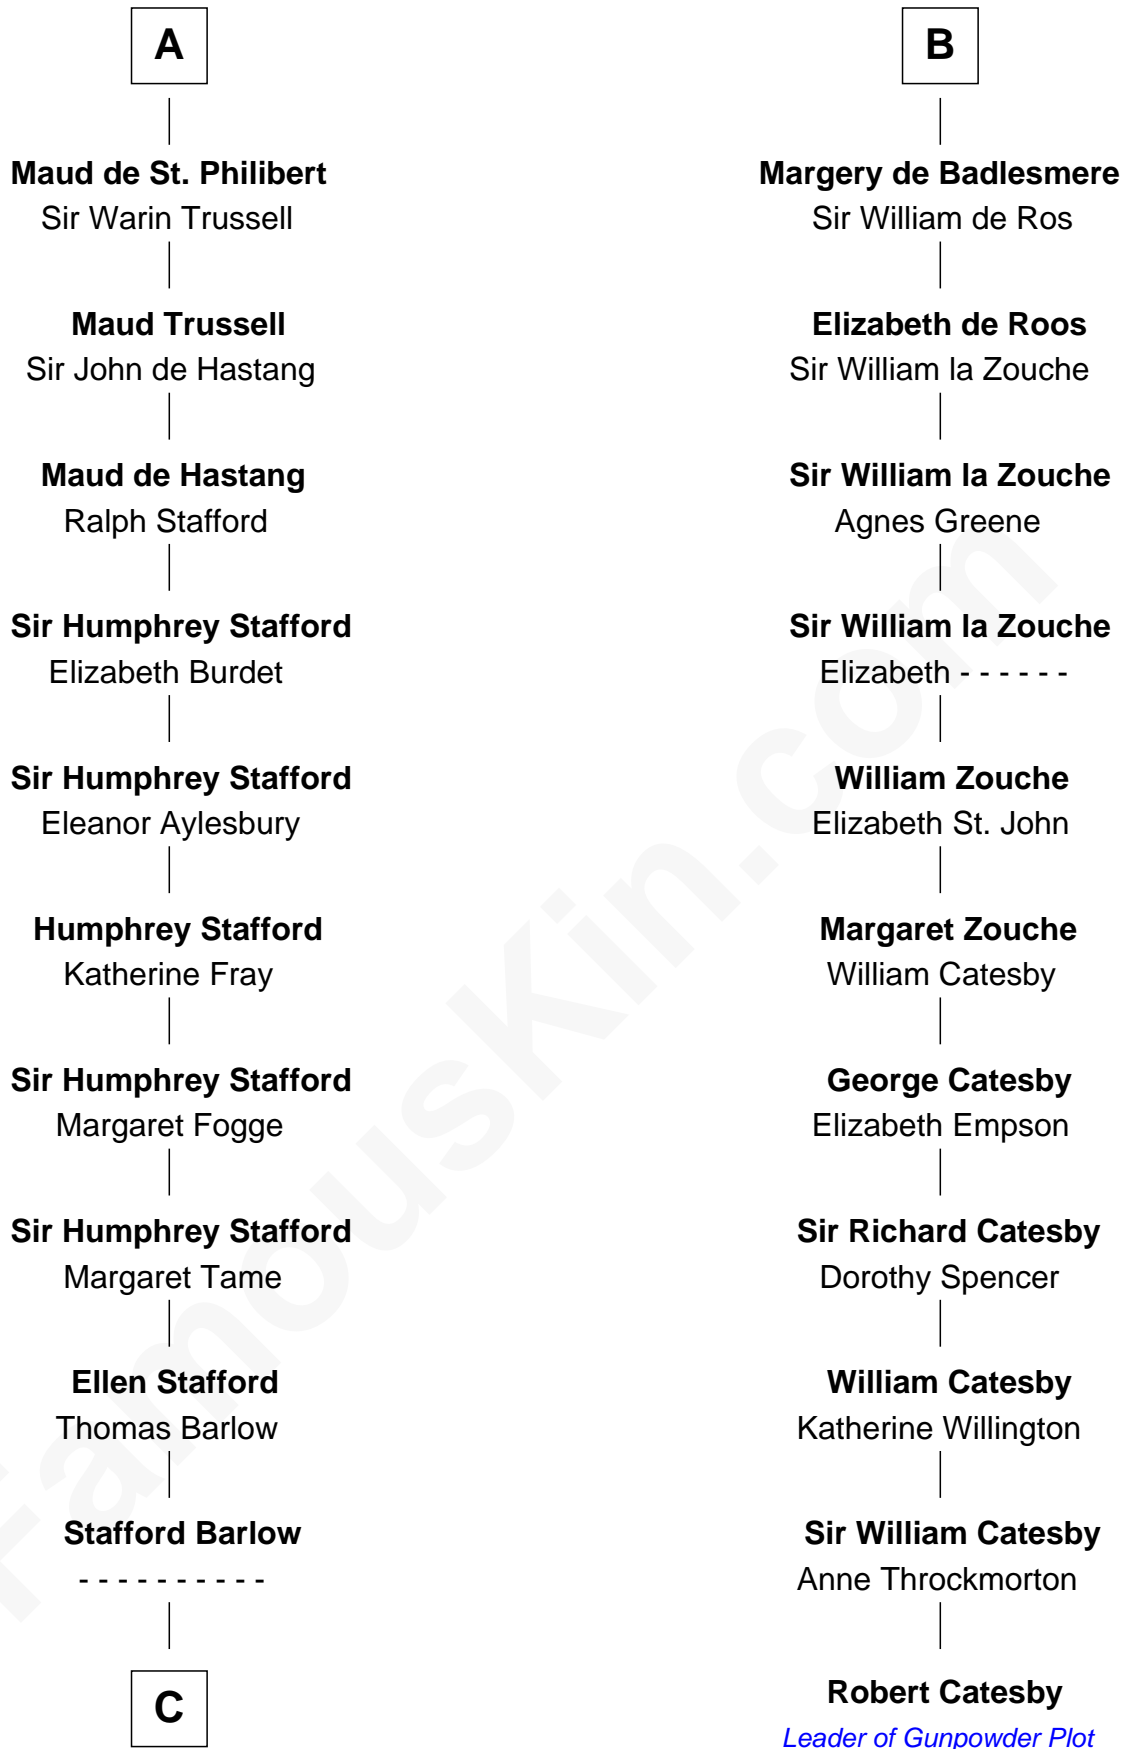

FamousKin.com

Relationship Chart of

William Greene

2nd Governor of Rhode Island

17th cousin 4 times removed of

Robert Catesby

Leader of Gunpowder Plot

C

—
Audrey Barlow

William Almy

—
Annis Almy

John Greene

—
Samuel Greene

Mary Gorton

—
William Greene

Catharine Greene