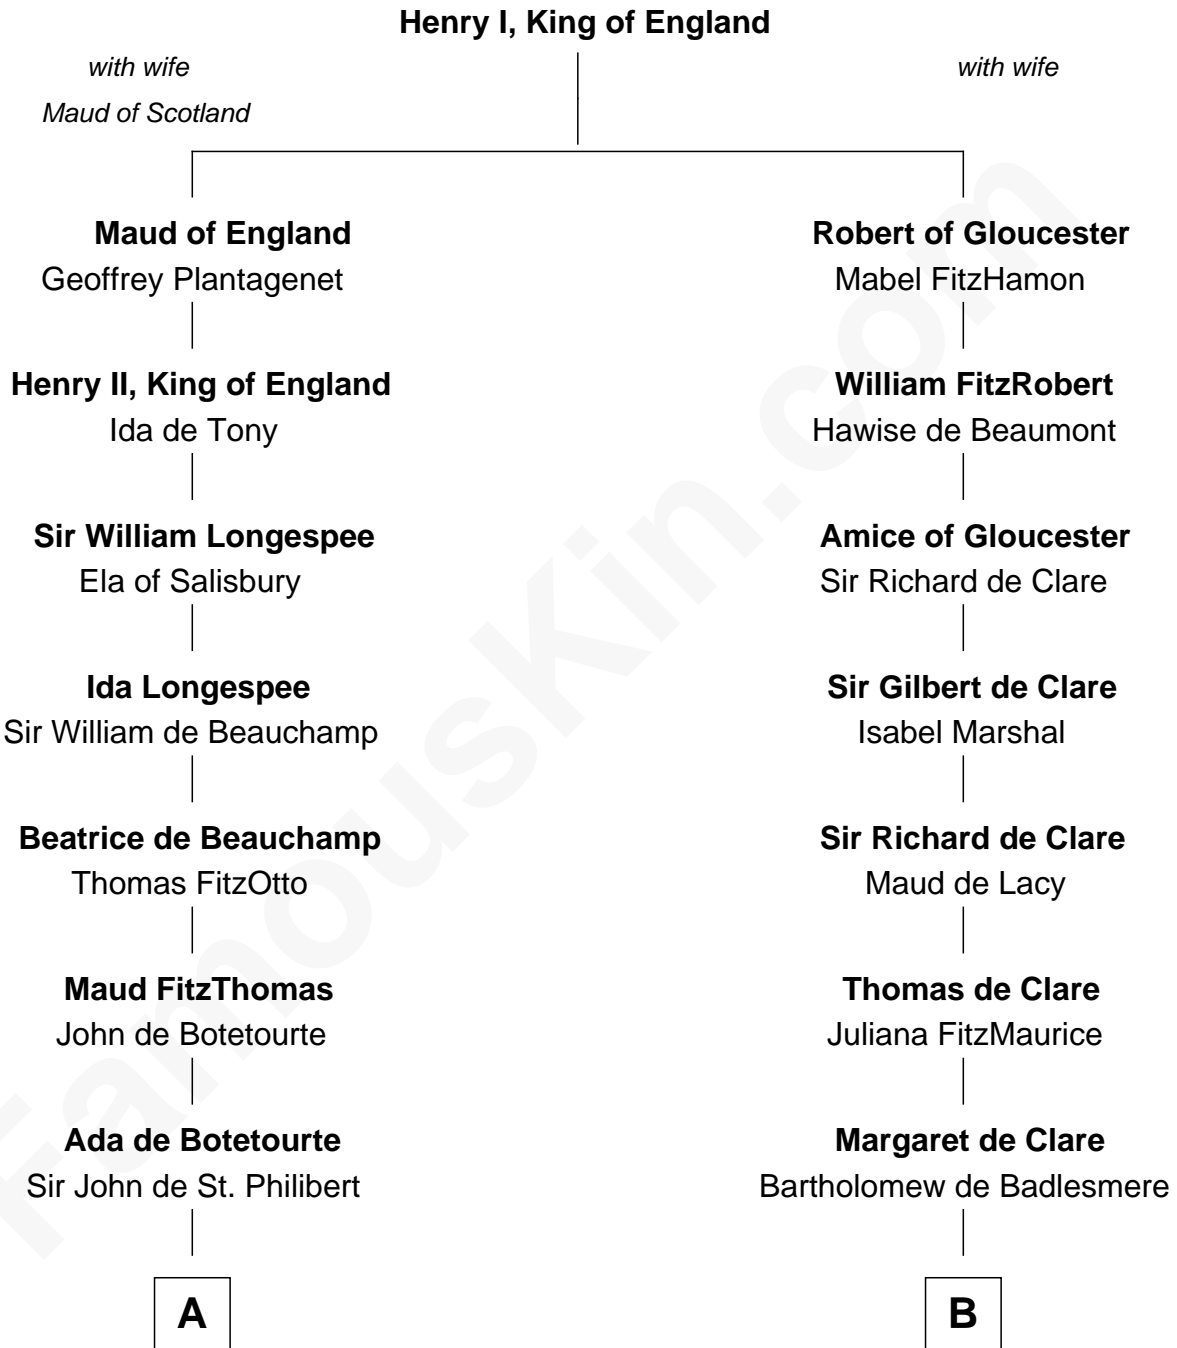

FamousKin.com

Relationship Chart of

William Greene

2nd Governor of Rhode Island

17th cousin 4 times removed of

Robert Catesby

Leader of Gunpowder Plot

C

—
Audrey Barlow

William Almy

—
Annis Almy

John Greene

—
Samuel Greene

Mary Gorton

—
William Greene

Catharine Greene