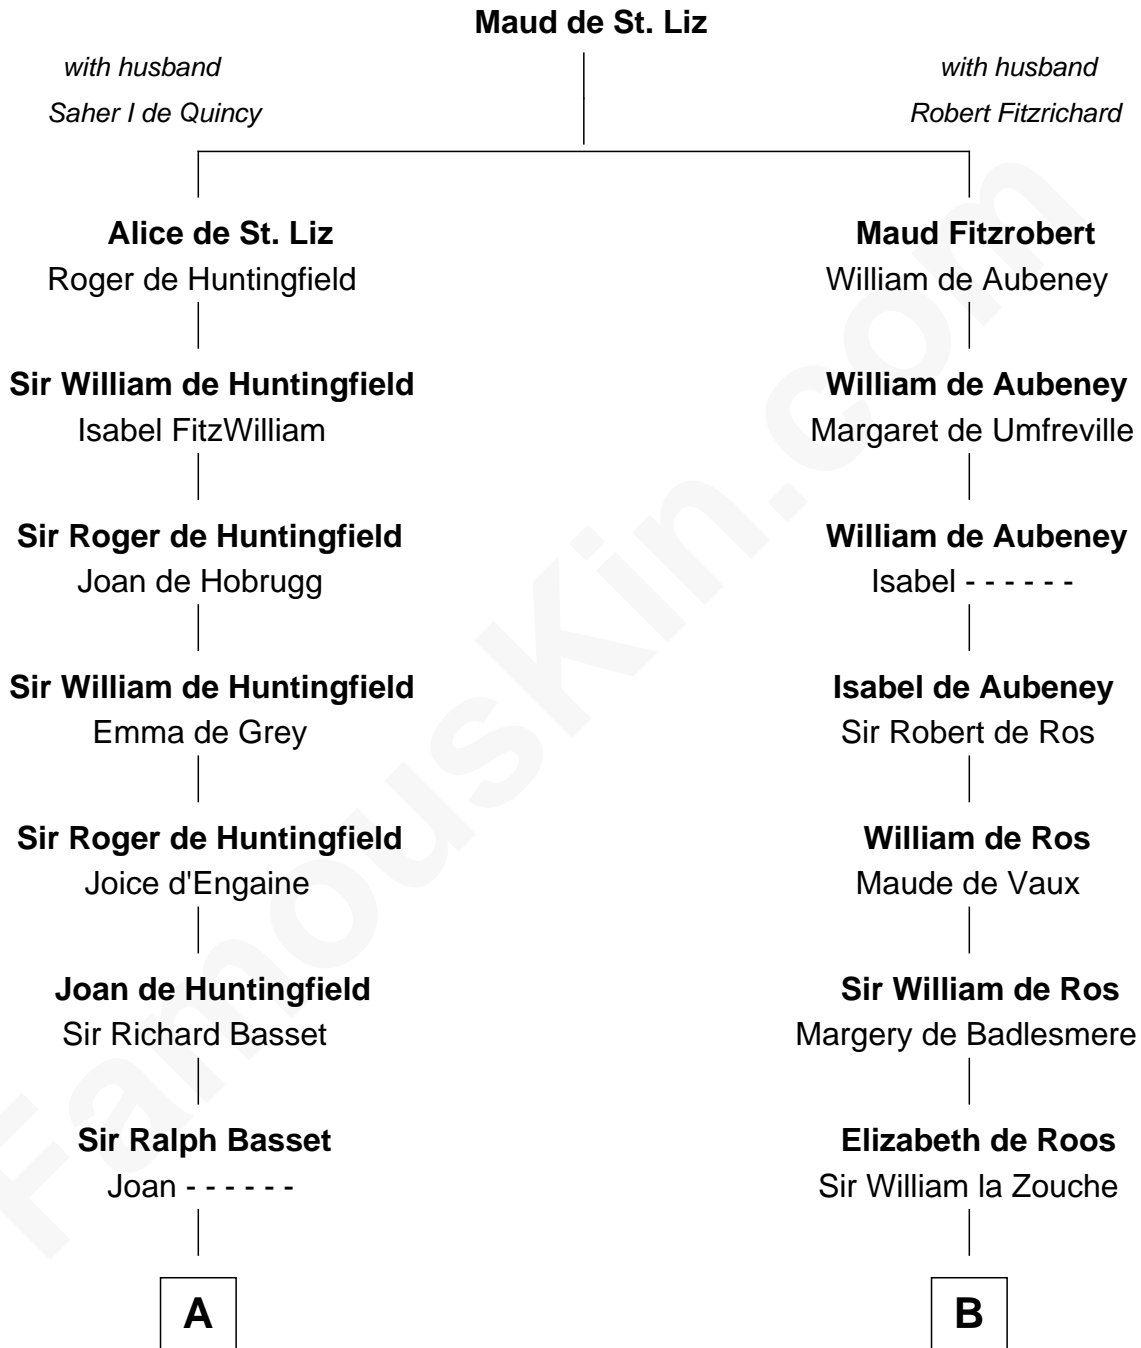

FamousKin.com

Relationship Chart of

William Greene

2nd Governor of Rhode Island

15th cousin 5 times removed of

Robert Catesby

Leader of Gunpowder Plot

C

—
Annis Almy
John Greene

—
Samuel Greene
Mary Gorton

—
William Greene
Catharine Greene

—
William Greene
2nd Governor of Rhode Island

FamousKin.com